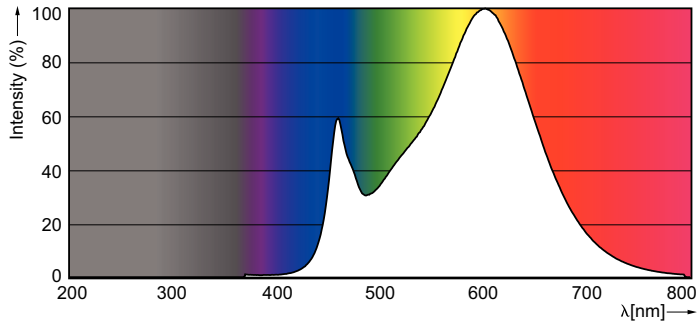

CorePro LEDlinear MV

Order product name	CorePro LED linear R7S 118mm 14-100W 830 D
EAN/UPC - Product	8718696578797
Order code	929001243702
Numerator - Quantity Per Pack	1
Numerator - Packs per outer box	10

Material Nr. (12NC)	929001243702
Net Weight (Piece)	0.095 kg

Dimensional drawing

C

Product	D	C
CorePro LED linear R7S 118mm 14-100W 830 D	29 mm	118 mm

Linear 220V 15W-100W1500lm 3000K R7S Dim

Photometric data

LED Lamps, CorePro R7S 118mm 14-100W /830 D

LED Lamps, CorePro R7S 118mm 14-100W /830 D