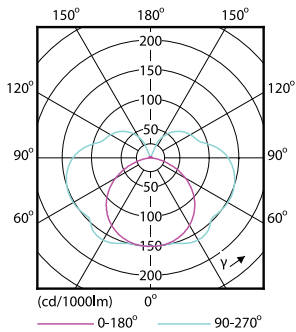

LED Lamps, CorePro R7S 118mm 14-100W /830 D