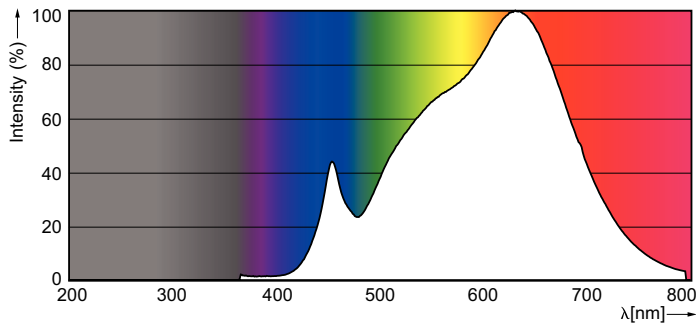

Photometric data

MAS LED ExpertColor 7.2-50W MR16 GU5.3 930