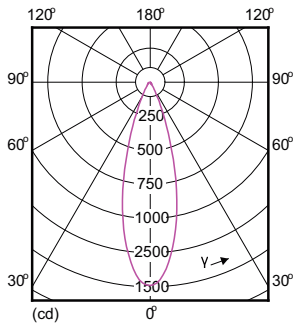

MASTER LEDspot ExpertColor LV

Photometric data

MAS LED ExpertColor 7.2-50W MR16 GU5.3 930 36D