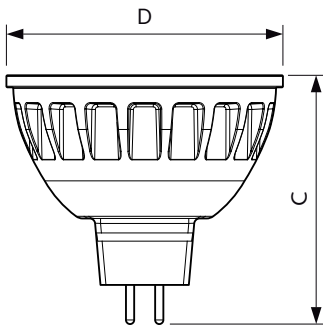

MASTER LEDspot ExpertColor LV

Mechanical and Housing

Bulb Shape MR16 [2inch/50mm]

Approval and Application

Energy Saving Product Yes

Suitable For Accent Lighting Yes

Energy Consumption kWh/1000 h - kWh

Product Data

Full product code 871869657185900

Order product name MASTER LED MR16 ExpertColor 7.2-50W 930 36D

EAN/UPC - Product 8718696571859

Order code 929001242608

Numerator - Quantity Per Pack 1

Numerator - Packs per outer box 10

Material Nr. (12NC) 929001242608

Net Weight (Piece) 0.034 kg

Dimensional drawing

MR16 12V 7.2-50W 420lm 36D 3000K GU5.3 D

Product	D	C
MASTER LED MR16 ExpertColor 7.2-50W 930 36D	51 mm	46 mm