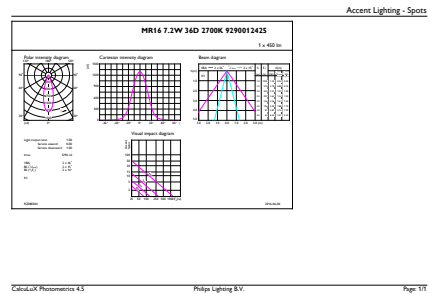

MAS LED ExpertColor 7.2-50W MR16 GU5.3 927 36D