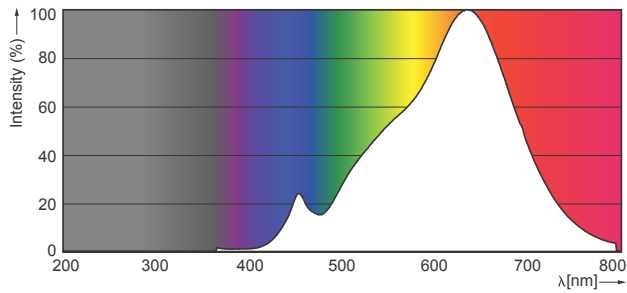

Photometric data

MAS LED ExpertColor 7.2-50W MR16 GU5.3 927