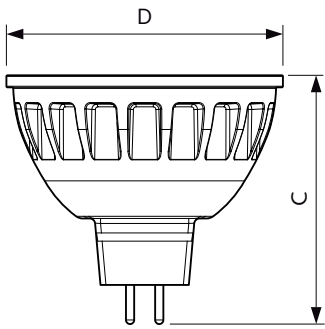

MASTER LEDspot ExpertColor LV

Mechanical and Housing

Bulb Shape MR16 [2inch/50mm]

Approval and Application

Energy Saving Product Yes

Suitable For Accent Lighting Yes

Energy Consumption kWh/1000 h - kWh

Product Data

Full product code 871869657183500

Order product name MASTER LED MR16 ExpertColor 7.2-50W 927 36D

EAN/UPC - Product 8718696571835

Order code 929001242508

Numerator - Quantity Per Pack 1

Numerator - Packs per outer box 10

Material Nr. (12NC) 929001242508

Net Weight (Piece) 0.034 kg

Dimensional drawing

MR16 12V 7.2-50W 420lm 36D 2700K GU5.3 D

Product	D	C
MASTER LED MR16 ExpertColor 7.2-50W 927 36D	51 mm	46 mm