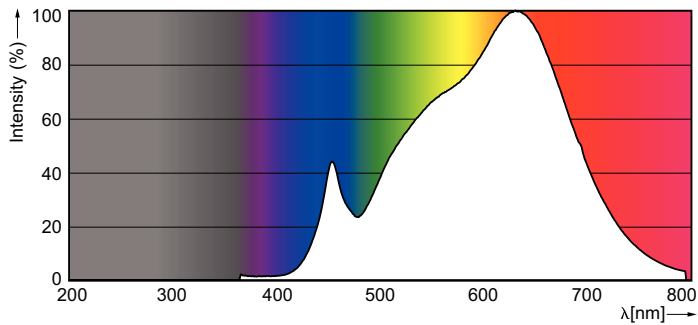

MASTER LEDspot ExpertColor LV

MASTER LED MR16 ExpertColor 7.2-50W 930 10D

MASTER LEDspot LV ExpertColor creates a warm and comfortable ambience for hospitality venues, homes and restaurants. It creates such an ambience with superior lighting that has a customized spectrum, high CRI, and deep dimming feature. The result? A beautiful lighting experience. What's more, the innovative, trimless lens design will suit almost any interior decor with its clean and neat look. In addition, you can take advantage of the full ExpertColor family, which also includes LEDspot MV and LEDspot Par lamps.

Product data

General Information		LLMF At End Of Nominal Lifetime (Nom) 70 %	
Cap-Base	GU5.3 [GU5.3]		
EU RoHS compliant	Yes	Operating and Electrical	
Nominal Lifetime (Nom)	40000 h	Input Frequency	- Hz
Switching Cycle	50000X	Power (Nom)	7.2 W
Technical Type	7.2-50W	Lamp Current (Nom)	800 mA
Light Technical		Wattage Equivalent	50 W
Color Code	930 [CCT of 3000K]	Starting Time (Nom)	0.5 s
Beam Angle (Nom)	10 °	Warm Up Time to 60% Light (Nom)	1 s
Luminous Flux (Nom)	480 lm	Power Factor (Nom)	0.7
Luminous Intensity (Nom)	5000 cd	Voltage (Nom)	12 V
Color Designation	White (WH)	Temperature	
Correlated Color Temperature (Nom)	3000 K	T-Case Maximum (Nom)	92 °C
Luminous Efficacy (rated) (Nom)	66.67 lm/W	Controls and Dimming	
Color Consistency	<3	Dimmable	Yes
Color Rendering Index (Nom)	97		

Material Nr. (12NC) 929001242010

Net Weight (Piece) 0.034 kg

Dimensional drawing

MR16 12V 7.2-50W 420lm 10D 3000K GU5.3 D

Product	D	C
MASTER LED MR16 ExpertColor 7.2-50W 930 10D	51 mm	46 mm

Photometric data

MAS LED ExpertColor 7.2-50W MR16 GU5.3 930

MAS LED ExpertColor 7.2-50W MR16 GU5.3 930 10D

MASTER LEDspot ExpertColor LV

Photometric data

MAS LED ExpertColor 7.2-50W MR16 GU5.3 930 10D