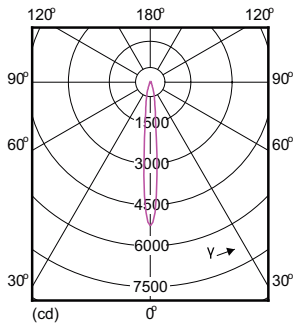

MASTER LEDspot ExpertColor LV

Photometric data

MAS LED ExpertColor 7.2-50W MR16 GU5.3 930 10D