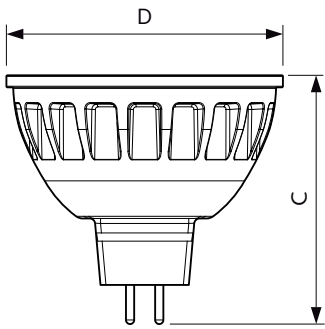

Material Nr. (12NC) 929001242010

Net Weight (Piece) 0.034 kg

Dimensional drawing

MR16 12V 7.2-50W 420lm 10D 3000K GU5.3 D

Product	D	C
MASTER LED MR16 ExpertColor 7.2-50W 930 10D	51 mm	46 mm

Photometric data