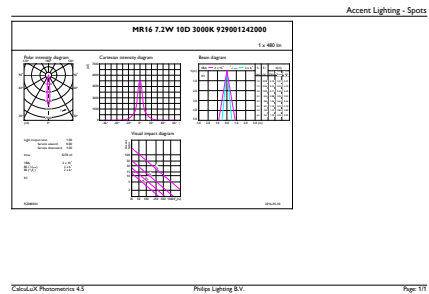

Product data

General Information		LLMF At End Of Nominal Lifetime (Nom) 70 %	
Cap-Base	GU5.3 [GU5.3]		
EU RoHS compliant	Yes	Operating and Electrical	
Nominal Lifetime (Nom)	40000 h	Input Frequency	- Hz
Switching Cycle	50000X	Power (Nom)	7.2 W
Technical Type	7.2-50W	Lamp Current (Nom)	800 mA
Light Technical		Wattage Equivalent	50 W
Color Code	930 [CCT of 3000K]	Starting Time (Nom)	0.5 s
Beam Angle (Nom)	10 °	Warm Up Time to 60% Light (Nom)	1 s
Luminous Flux (Nom)	480 lm	Power Factor (Nom)	0.7
Luminous Intensity (Nom)	5000 cd	Voltage (Nom)	12 V
Color Designation	White (WH)	Temperature	
Correlated Color Temperature (Nom)	3000 K	T-Case Maximum (Nom)	92 °C
Luminous Efficacy (rated) (Nom)	66.67 lm/W	Controls and Dimming	
Color Consistency	<3	Dimmable	Yes
Color Rendering Index (Nom)	97		

Full product code 694793912149600

Order product name MASTER LED MR16 ExpertColor 7.2-50W 930 10D

EAN/UPC - Product 6947939121496

Order code 929001242010

Numerator - Quantity Per Pack 1

Numerator - Packs per outer box 10

Material Nr. (12NC) 929001242010

Net Weight (Piece) 0.034 kg

Dimensional drawing

MR16 12V 7.2-50W 420lm 10D 3000K GU5.3 D

Product	D	C
MASTER LED MR16 ExpertColor 7.2-50W 930 10D	51 mm	46 mm

Photometric data

MAS LED ExpertColor 7.2-50W MR16 GU5.3 930

MAS LED ExpertColor 7.2-50W MR16 GU5.3 930 10D

MASTER LEDspot ExpertColor LV

Photometric data

MAS LED ExpertColor 7.2-50W MR16 GU5.3 930 10D