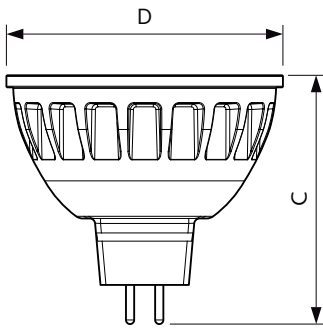

Material Nr. (12NC) 929001242008

Net Weight (Piece) 0.034 kg

Dimensional drawing

MR16 12V 7.2-50W 420lm 10D 3000K GU5.3 D

Product	D	C
MASTER LED MR16 ExpertColor 7.2-50W 930 10D	51 mm	46 mm

Photometric data