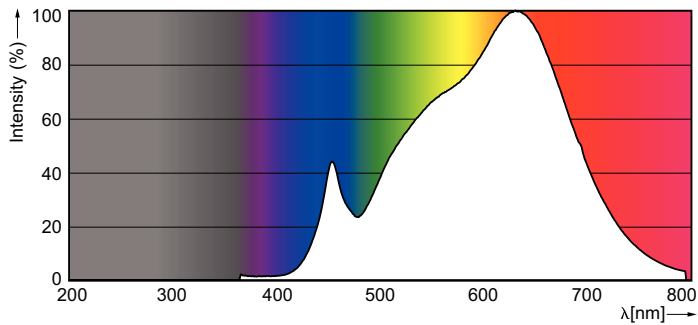

MASTER LEDspot ExpertColor LV

MASTER LED MR16 ExpertColor 7.2-50W 930 10D

MASTER LEDspot LV ExpertColor creates a warm and comfortable ambience for hospitality venues, homes and restaurants. It creates such an ambience with superior lighting that has a customized spectrum, high CRI, and deep dimming feature. The result? A beautiful lighting experience. What's more, the innovative, trimless lens design will suit almost any interior decor with its clean and neat look. In addition, you can take advantage of the full ExpertColor family, which also includes LEDspot MV and LEDspot Par lamps.

Product data

General Information		LLMF At End Of Nominal Lifetime (Nom) 70 %	
Cap-Base	GU5.3 [GU5.3]	Operating and Electrical	
EU RoHS compliant	Yes	Input Frequency	- Hz
Nominal Lifetime (Nom)	40000 h	Power (Nom)	7.2 W
Switching Cycle	50000X	Lamp Current (Nom)	800 mA
Technical Type	7.2-50W	Wattage Equivalent	50 W
Light Technical		Starting Time (Nom)	0.5 s
Color Code	930 [CCT of 3000K]	Warm Up Time to 60% Light (Nom)	1 s
Beam Angle (Nom)	10 °	Power Factor (Nom)	0.7
Luminous Flux (Nom)	480 lm	Voltage (Nom)	12 V
Luminous Intensity (Nom)	5000 cd	Temperature	
Color Designation	White (WH)	T-Case Maximum (Nom)	92 °C
Correlated Color Temperature (Nom)	3000 K	Controls and Dimming	
Luminous Efficacy (rated) (Nom)	66.67 lm/W	Dimmable	Yes
Color Consistency	<3		
Color Rendering Index (Nom)	97		

Material Nr. (12NC) 929001242008

Net Weight (Piece) 0.034 kg

Dimensional drawing

MR16 12V 7.2-50W 420lm 10D 3000K GU5.3 D

Product	D	C
MASTER LED MR16 ExpertColor 7.2-50W 930 10D	51 mm	46 mm

Photometric data

MAS LED ExpertColor 7.2-50W MR16 GU5.3 930

MAS LED ExpertColor 7.2-50W MR16 GU5.3 930 10D

MASTER LEDspot ExpertColor LV

Photometric data

MAS LED ExpertColor 7.2-50W MR16 GU5.3 930 10D