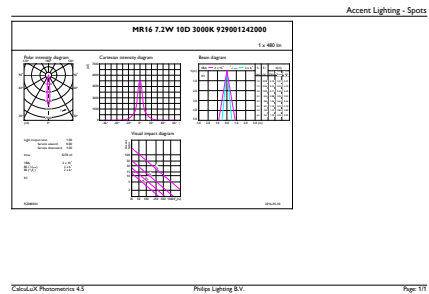

Product data

General Information		LLMF At End Of Nominal Lifetime (Nom) 70 %	
Cap-Base	GU5.3 [GU5.3]	Operating and Electrical	
EU RoHS compliant	Yes	Input Frequency	- Hz
Nominal Lifetime (Nom)	40000 h	Power (Nom)	7.2 W
Switching Cycle	50000X	Lamp Current (Nom)	800 mA
Technical Type	7.2-50W	Wattage Equivalent	50 W
Light Technical		Starting Time (Nom)	0.5 s
Color Code	930 [CCT of 3000K]	Warm Up Time to 60% Light (Nom)	1 s
Beam Angle (Nom)	10 °	Power Factor (Nom)	0.7
Luminous Flux (Nom)	480 lm	Voltage (Nom)	12 V
Luminous Intensity (Nom)	5000 cd	Temperature	
Color Designation	White (WH)	T-Case Maximum (Nom)	92 °C
Correlated Color Temperature (Nom)	3000 K	Controls and Dimming	
Luminous Efficacy (rated) (Nom)	66.67 lm/W	Dimmable	Yes
Color Consistency	<3		
Color Rendering Index (Nom)	97		

Full product code 871869657163700

Order product name MASTER LED MR16 ExpertColor 7.2-50W 930 10D

EAN/UPC - Product 8718696571637

Order code 929001242008

Numerator - Quantity Per Pack 1

Numerator - Packs per outer box 10

Material Nr. (12NC) 929001242008

Net Weight (Piece) 0.034 kg

Dimensional drawing

MR16 12V 7.2-50W 420lm 10D 3000K GU5.3 D

Product	D	C
MASTER LED MR16 ExpertColor 7.2-50W 930 10D	51 mm	46 mm

Photometric data

MAS LED ExpertColor 7.2-50W MR16 GU5.3 930

MAS LED ExpertColor 7.2-50W MR16 GU5.3 930 10D

MASTER LEDspot ExpertColor LV

Photometric data

MAS LED ExpertColor 7.2-50W MR16 GU5.3 930 10D