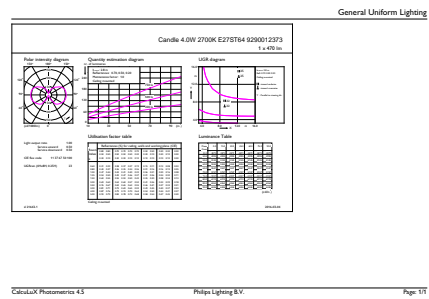

CorePro LEDbulb ND 4-40W ST64 827