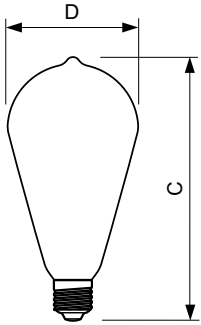

Classic filament LEDbulbs

Energy Consumption kWh/1000 h	4 kWh
Product Data	
Full product code	871869657403400
Order product name	CLA LEDBulb ND 4-40W ST64 E27 827 CL
EAN/UPC - Product	8718696574034
Order code	929001237302

Numerator - Quantity Per Pack	1
Numerator - Packs per outer box	10
Material Nr. (12NC)	929001237302
Net Weight (Piece)	0.030 kg

Dimensional drawing

filament 4.5W-40W 470lm NAD 2700K E27ND

Product	D	C
CLA LEDBulb ND 4-40W ST64 E27 827 CL	64 mm	140 mm