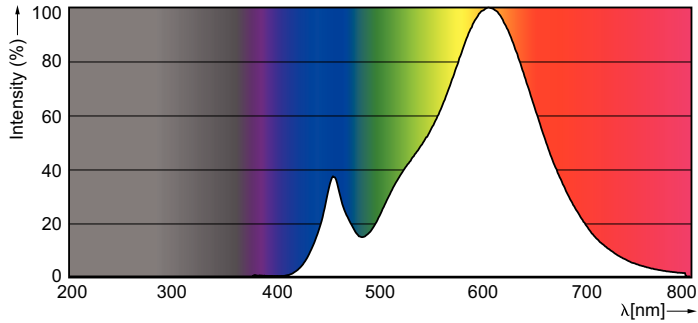

Photometric data

LED Lamps, Lightcolour /827 ND CL