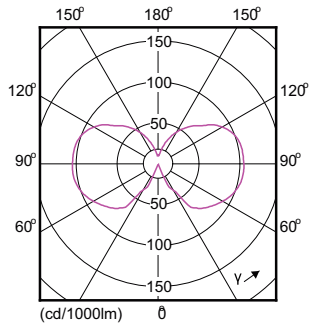

CorePro LEDbulb ND 4-40W ST64 827