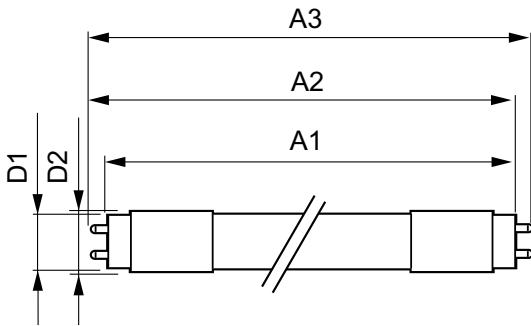

MASTER LEDtube InstantFit HF T8

Product Length	1200 mm
Approval and Application	
Energy Efficiency Label (EEL)	B
Energy Saving Product	Yes
Suitable For Accent Lighting	No
Approval Marks	RoHS compliance KEMA Keur certificate CE marking
Energy Consumption kWh/1000 h	21 kWh

Product Data	
Full product code	871869656616900

Order product name	MASTER LEDtube HF 1200mm 16.5W833 T8 FOOD
EAN/UPC - Product	8718696566169
Order code	929001226302
Numerator - Quantity Per Pack	1
Numerator - Packs per outer box	10
Material Nr. (12NC)	929001226302
Net Weight (Piece)	0.360 kg

Warnings and Safety

Dimensional drawing

TLED 50-100V 16.5W-36W 3300K G13

Product	D1	D2	A1	A2	A3
MASTER LEDtube HF 1200mm 16.5W833 T8 FOOD	25.7 mm	28 mm	1198.0 mm	1205.0 mm	1212.0 mm

Photometric data

MASTER LEDtube HF 1200mm 16.5W G13 3300K 960lm T8