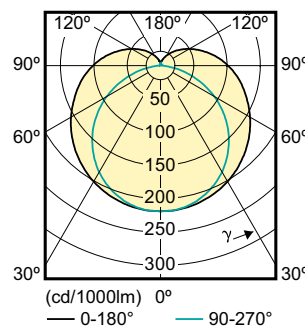

MASTER LEDtube HF 1200mm 16.5W G13 3300K 960lm T8