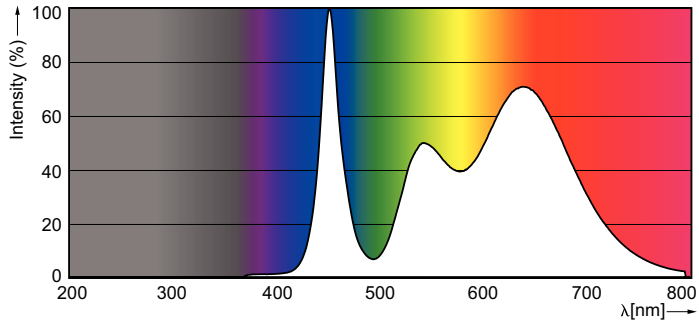

MASTER LEDtube InstantFit HF T8

Photometric data

MASTER LEDtube HF 1200mm 16.5W G13 3300K 960lm T8