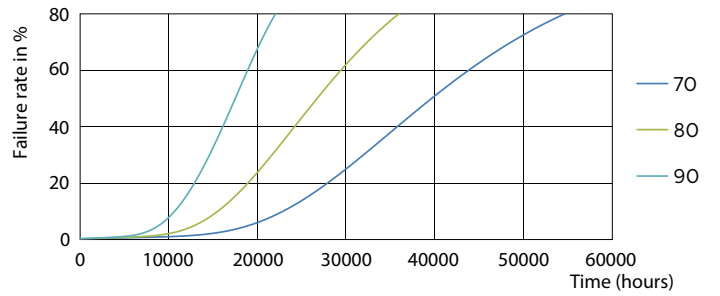

CorePro LED PLC 2P

Lifetime