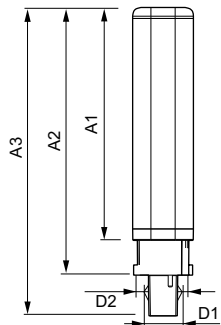

CorePro LED PLC 2P

Approval Marks	TUV CE marking RoHS compliance KEMA Keur certificate
Energy Consumption kWh/1000 h	9 kWh
EPREL Registration Number	403555
Product Data	
Full product code	871869654125800
Order product name	CorePro LED PLC 8.5W 840 2P G24d-3

EAN/UPC - Product	8718696541258
Order code	929001201302
Numerator - Quantity Per Pack	1
Numerator - Packs per outer box	10
Material Nr. (12NC)	929001201302
Net Weight (Piece)	0.090 kg

Dimensional drawing

LEDtube PLC 8.5W G24d-3/840 2P