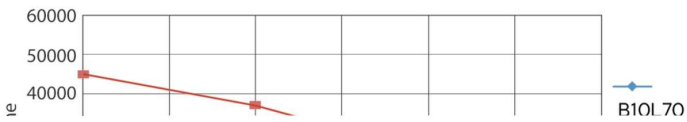

LEDtube PLC 100mm 9W G24D-3 830 950lm