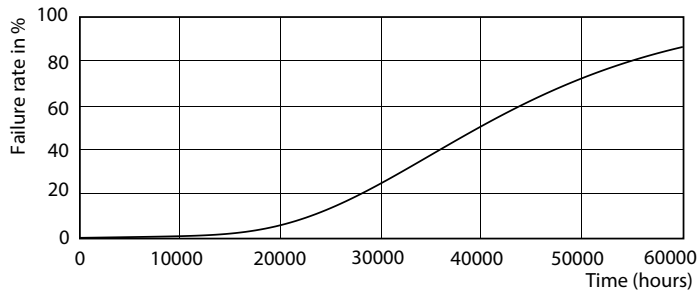

CorePro LED PLC 2P

Lifetime