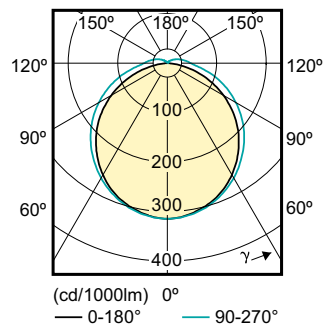

LEDtube PLC 100mm 9W G24D-3 840 1000lm