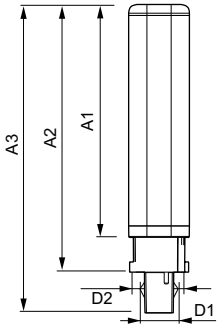

CorePro LED PLC 2P

Energy Consumption kWh/1000 h	11 kWh
Product Data	
Full product code	871869666999000
Order product name	LED PLC 8.5W 830 2P G24d-3
EAN/UPC - Product	8718696669990
Order code	929001201208

Numerator - Quantity Per Pack	1
Numerator - Packs per outer box	10
Material Nr. (12NC)	929001201208
Net Weight (Piece)	0.090 kg

Dimensional drawing

LEDtube PLC 8.5W G24d-3/830 2P