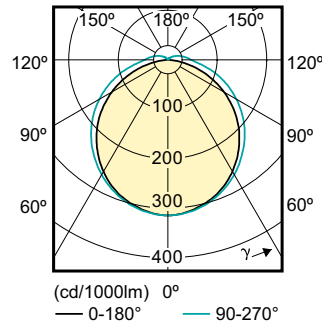

CorePro LED PLC 2P

Energy Consumption kWh/1000 h	11 kWh
Product Data	
Full product code	871869666999000
Order product name	LED PLC 8.5W 830 2P G24d-3
EAN/UPC - Product	8718696669990
Order code	929001201208

Numerator - Quantity Per Pack	1
Numerator - Packs per outer box	10
Material Nr. (12NC)	929001201208
Net Weight (Piece)	0.090 kg

Dimensional drawing

Product	D1	D2	A1	A2	A3
LED PLC 8.5W 830 2P G24d-3	24.3 mm	28.4 mm	128.8 mm	148 mm	170.6 mm

Photometric data

LEDtube PLC 100mm 9W G24D-3 830 950lm