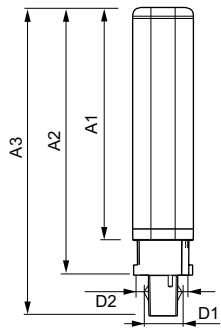

Product data

General Information	
Cap-Base	G24D-3 [G24d-3]
EU RoHS compliant	Yes
Nominal Lifetime (Nom)	30000 h
Switching Cycle	50000X
Flux measurement reference	Sphere
Light Technical	
Color Code	830 [CCT of 3000K]
Beam Angle (Nom)	120 °
Luminous Flux (Nom)	950 lm
Color Designation	White (WH)
Correlated Color Temperature (Nom)	3000 K
Luminous Efficacy (rated) (Nom)	105.88 lm/W
Color Consistency	<6
Color Rendering Index (Nom)	83
LLMF At End Of Nominal Lifetime (Nom)	70 %
Operating and Electrical	
Input Frequency	50 to 60 Hz
Power (Nom)	8.5 W
Lamp Current (Max)	43 mA
Lamp Current (Min)	33 mA

Starting Time (Nom)	0.5 s
Warm Up Time to 60% Light (Nom)	0.5 s
Power Factor (Nom)	0.9
Voltage (Nom)	220-240 V
Temperature	
T-Ambient (Max)	35 °C
T-Ambient (Min)	-20 °C
T-Storage (Max)	65 °C
T-Storage (Min)	-40 °C
T-Case Maximum (Nom)	75 °C
Controls and Dimming	
Dimmable	No
Mechanical and Housing	
Product Length	200 mm
Bulb Shape	Tube, single-ended
Approval and Application	
Energy Efficiency Class	F
Energy Saving Product	Yes

EAN/UPC - Product	8718696541234
Order code	929001201202
Numerator - Quantity Per Pack	1
Numerator - Packs per outer box	10
Material Nr. (12NC)	929001201202
Net Weight (Piece)	0.090 kg

Dimensional drawing

LEDtube PLC 8.5W G24d-3/830 2P

Product	D1	D2	A1	A2	A3
CorePro LED PLC 8.5W 830 2P G24d-3	24.3 mm	28.4 mm	128.8 mm	148 mm	170.6 mm

Photometric data

General Uniform Lighting
Page 10

CorePro LED PLC 2P

Lifetime