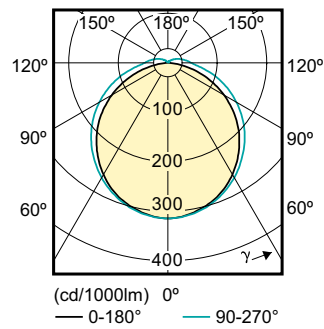

Product data

General Information	
Cap-Base	G24D-3 [G24d-3]
EU RoHS compliant	Yes
Nominal Lifetime (Nom)	30000 h
Switching Cycle	50000X
Flux measurement reference	Sphere
Light Technical	
Color Code	830 [CCT of 3000K]
Beam Angle (Nom)	120 °
Luminous Flux (Nom)	950 lm
Color Designation	White (WH)
Correlated Color Temperature (Nom)	3000 K
Luminous Efficacy (rated) (Nom)	105.88 lm/W
Color Consistency	<6
Color Rendering Index (Nom)	83
LLMF At End Of Nominal Lifetime (Nom)	70 %
Operating and Electrical	
Input Frequency	50 to 60 Hz
Power (Nom)	8.5 W
Lamp Current (Max)	43 mA
Lamp Current (Min)	33 mA

EAN/UPC - Product	8718696541234
Order code	929001201202
Numerator - Quantity Per Pack	1
Numerator - Packs per outer box	10
Material Nr. (12NC)	929001201202
Net Weight (Piece)	0.090 kg

Dimensional drawing

LEDtube PLC 8.5W G24d-3/830 2P

Product	D1	D2	A1	A2	A3
CorePro LED PLC 8.5W 830 2P G24d-3	24.3 mm	28.4 mm	128.8 mm	148 mm	170.6 mm

Photometric data

General Uniform Lighting
Page 10

CorePro LED PLC 2P

Lifetime