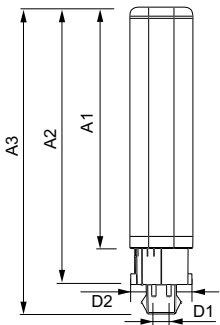

Product data

General Information	
Cap-Base	G24Q-3 [G24q-3]
EU RoHS compliant	Yes
Nominal Lifetime (Nom)	30000 h
Switching Cycle	50000X
Flux measurement reference	Sphere
Light Technical	
Color Code	840 [CCT of 4000K]
Beam Angle (Nom)	120 °
Luminous Flux (Nom)	1000 lm
Color Designation	Cool White (CW)
Correlated Color Temperature (Nom)	4000 K
Luminous Efficacy (rated) (Nom)	100.00 lm/W
Color Consistency	<6
Color Rendering Index (Nom)	83
LLMF At End Of Nominal Lifetime (Nom)	70 %
Operating and Electrical	
Input Frequency	30000-80000 Hz
Power (Nom)	9 W
Lamp Current (Max)	400 mA
Lamp Current (Min)	250 mA

Starting Time (Nom)	0.5 s
Warm Up Time to 60% Light (Nom)	0.5 s
Power Factor (Nom)	0.9
Voltage (Nom)	20-50 V
Temperature	
T-Ambient (Max)	35 °C
T-Ambient (Min)	-20 °C
T-Storage (Max)	65 °C
T-Storage (Min)	-40 °C
T-Case Maximum (Nom)	76 °C
Controls and Dimming	
Dimmable	No
Mechanical and Housing	
Product Length	200 mm
Bulb Shape	Tube, single-ended
Approval and Application	
Energy Efficiency Class	F
Energy Saving Product	Yes

EAN/UPC - Product	8718696541173
Order code	929001200902
Numerator - Quantity Per Pack	1
Numerator - Packs per outer box	10
Material Nr. (12NC)	929001200902
Net Weight (Piece)	0.088 kg

Dimensional drawing

LEDtube PLC 9W G24q-3/840 4P

Product	D1	D2	A1	A2	A3
CorePro LED PLC 9W 840 4P G24q-3	24.3 mm	28.4 mm	128.8 mm	148 mm	163.6 mm

Photometric data

LEDtube PLC 100mm 9W G24Q-3 840 1000lm

LEDtube PLC 100mm 9W G24Q-3 840 1000lm