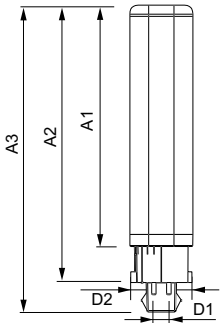

CorePro LED PLC 4P

Approval Marks	TUV CE marking RoHS compliance KEMA Keur certificate
Energy Consumption kWh/1000 h	9 kWh
EPREL Registration Number	403550
Product Data	
Full product code	871869654115900
Order product name	CorePro LED PLC 9W 830 4P G24q-3

EAN/UPC - Product	8718696541159
Order code	929001200802
Numerator - Quantity Per Pack	1
Numerator - Packs per outer box	10
Material Nr. (12NC)	929001200802
Net Weight (Piece)	0.088 kg

Dimensional drawing

LEDtube PLC 9W G24q-3/830 4P