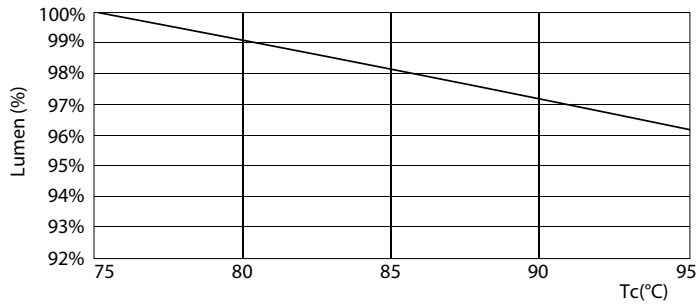

LEDtube PLC 100mm 9W G24Q-3 830 950lm

LEDtube PLC 100mm 9W G24Q-3 830 950lm