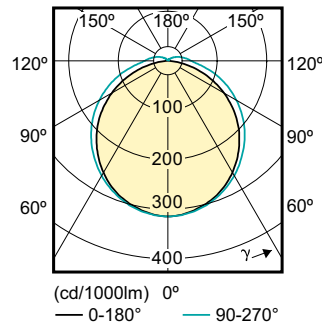

CorePro LED PLC 4P

Approval Marks	TUV CE marking RoHS compliance KEMA Keur certificate
Energy Consumption kWh/1000 h	9 kWh
EPREL Registration Number	403550
Product Data	
Full product code	871869654115900
Order product name	CorePro LED PLC 9W 830 4P G24q-3

EAN/UPC - Product	8718696541159
Order code	929001200802
Numerator - Quantity Per Pack	1
Numerator - Packs per outer box	10
Material Nr. (12NC)	929001200802
Net Weight (Piece)	0.088 kg

Dimensional drawing

Product	D1	D2	A1	A2	A3
CorePro LED PLC 9W 830 4P G24q-3	24.3 mm	28.4 mm	128.8 mm	148 mm	163.6 mm

Photometric data

LEDtube PLC 100mm 9W G24Q-3 830 950lm