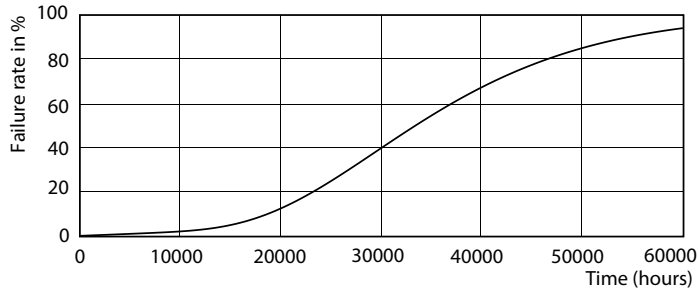

CorePro LED PLC 4P

Lifetime