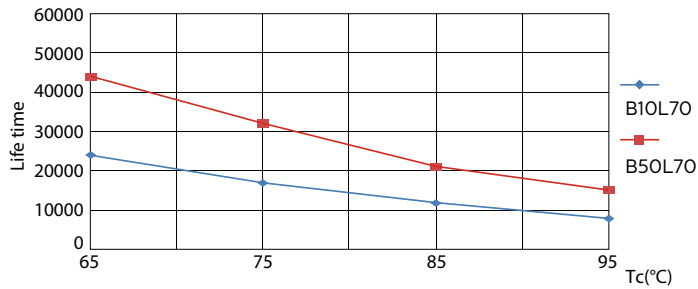

LEDtube PLC 100mm 9W G24Q-3 830 950lm

LEDtube PLC 100mm 9W G24Q-3 830 950lm