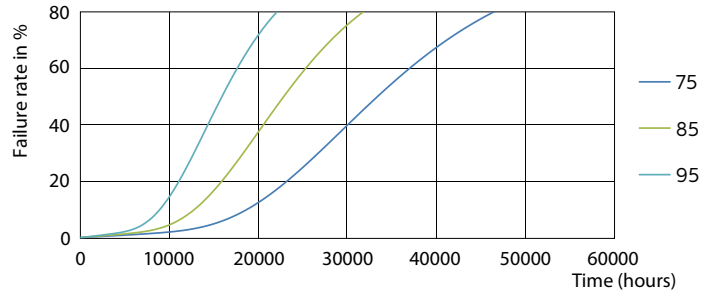

CorePro LED PLC 4P

Lifetime