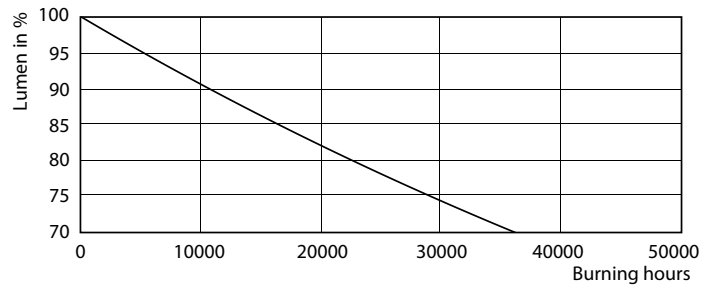

LEDtube PLC 100mm 9W G24Q-3 830 950lm

LEDtube PLC 100mm 9W G24Q-3 830 950lm