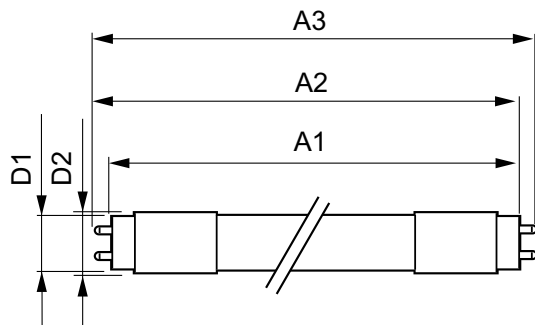

Warnings and Safety

- NOTES: The overall energy efficiency and light distribution of any installation that uses these lamps are determined by the design of the installation.

Product data

General Information		LLMF At End Of Nominal Lifetime (Nom) 70 %	
Cap-Base	G13 [Medium Bi-Pin Fluorescent]	Operating and Electrical	
EU RoHS compliant	Yes	Input Frequency	50 to 60 Hz
Nominal Lifetime (Nom)	50000 h	Power (Nom)	18 W
Switching Cycle	50000X	Lamp Current (Max)	210 mA
Light Technical		Lamp Current (Min)	74 mA
Color Code	865 [CCT of 6500K]	Starting Time (Nom)	0.5 s
Beam Angle (Nom)	160 °	Warm Up Time to 60% Light (Nom)	0.5 s
Luminous Flux (Nom)	2100 lm	Power Factor (Nom)	0.92
Color Designation	Cool Daylight	Voltage (Nom)	100-240 V
Correlated Color Temperature (Nom)	6500 K	Temperature	
Luminous Efficacy (rated) (Nom)	116.00 lm/W	T-Ambient (Max)	45 °C
Color Consistency	<6	T-Ambient (Min)	-20 °C
Color Rendering Index (Nom)	82	T-Storage (Max)	65 °C

MASTER LEDtube EM/Mains T8

T-Storage (Min)	-40 °C
T-Case Maximum (Nom)	55 °C
Controls and Dimming	
Dimmable	No
Mechanical and Housing	
Product Length	1200 mm
Approval and Application	
Energy Efficiency Label (EEL)	A+
Energy Saving Product	Yes
Suitable For Accent Lighting	No
Approval Marks	RoHS compliance CE marking KEMA Keur certificate

Energy Consumption kWh/1000 h	18 kWh
Product Data	
Full product code	871869969524800
Order product name	Master LEDTube 1200 mm 18W 865 T8 I W
EAN/UPC - Product	8718699695248
Order code	929001187882
Numerator - Quantity Per Pack	1
Numerator - Packs per outer box	10
Material Nr. (12NC)	929001187882
Net Weight (Piece)	0.215 kg

Dimensional drawing

LEDtube 1200mm 18W/865 T8 I W

Product	D1	D2	A1	A2	A3
Master LEDTube 1200 mm 18W 865 T8 I W	25.6 mm	27.8 mm	1198.1 mm	1205.2 mm	1212.3 mm

Photometric data

SDPO_MLEDGA_0069-Spectral Power distribution