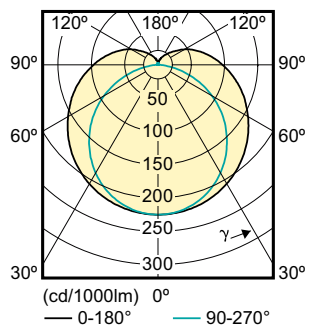

Warnings and Safety

- NOTES: The overall energy efficiency and light distribution of any installation that uses these lamps are determined by the design of the installation.

Product data

General Information		LLMF At End Of Nominal Lifetime (Nom) 70 %	
Cap-Base	G13 [Medium Bi-Pin Fluorescent]	Operating and Electrical	
EU RoHS compliant	Yes	Input Frequency	50 to 60 Hz
Nominal Lifetime (Nom)	50000 h	Power (Nom)	18 W
Switching Cycle	50000X	Lamp Current (Max)	210 mA
Light Technical		Lamp Current (Min)	74 mA
Color Code	865 [CCT of 6500K]	Starting Time (Nom)	0.5 s
Beam Angle (Nom)	160 °	Warm Up Time to 60% Light (Nom)	0.5 s
Luminous Flux (Nom)	2100 lm	Power Factor (Nom)	0.92
Color Designation	Cool Daylight	Voltage (Nom)	100-240 V
Correlated Color Temperature (Nom)	6500 K	Temperature	
Luminous Efficacy (rated) (Nom)	116.00 lm/W	T-Ambient (Max)	45 °C
Color Consistency	<6	T-Ambient (Min)	-20 °C
Color Rendering Index (Nom)	82	T-Storage (Max)	65 °C

Dimensional drawing

LEDtube 1200mm 18W/865 T8 I W

Product	D1	D2	A1	A2	A3
Master LEDTube 1200 mm 18W 865 T8 I W	25.6 mm	27.8 mm	1198.1 mm	1205.2 mm	1212.3 mm

Photometric data

SDPO_MLEDGA_0069-Spectral Power distribution