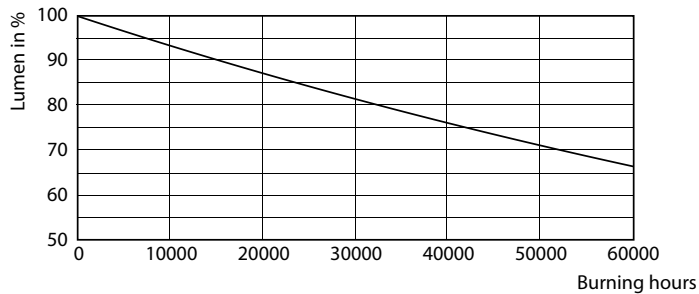

Warnings and Safety

- NOTES: The overall energy efficiency and light distribution of any installation that uses these lamps are determined by the design of the installation.

Product data

General Information		LLMF At End Of Nominal Lifetime (Nom) 70 %	
Cap-Base	G13 [Medium Bi-Pin Fluorescent]	Operating and Electrical	
EU RoHS compliant	Yes	Input Frequency	50 to 60 Hz
Nominal Lifetime (Nom)	50000 h	Power (Nom)	18 W
Switching Cycle	50000X	Lamp Current (Max)	210 mA
Light Technical		Lamp Current (Min)	74 mA
Color Code	865 [CCT of 6500K]	Starting Time (Nom)	0.5 s
Beam Angle (Nom)	160 °	Warm Up Time to 60% Light (Nom)	0.5 s
Luminous Flux (Nom)	2100 lm	Power Factor (Nom)	0.92
Color Designation	Cool Daylight	Voltage (Nom)	100-240 V
Correlated Color Temperature (Nom)	6500 K	Temperature	
Luminous Efficacy (rated) (Nom)	116.00 lm/W	T-Ambient (Max)	45 °C
Color Consistency	<6	T-Ambient (Min)	-20 °C
Color Rendering Index (Nom)	82	T-Storage (Max)	65 °C

MASTER LEDtube EM/Mains T8

Lifetime

LEDTube 1200 mm 18W 840 T8 I W

LEDTube 1200 mm 18W 840 T8 I W LumenVsTc

LEDTube 1200 mm 18W 840 T8 I W FailureRate

LEDTube 1200 mm 18W 840 T8 I W LifetimeVsTc

LEDTube 1200 mm 18W 840 T8 I W