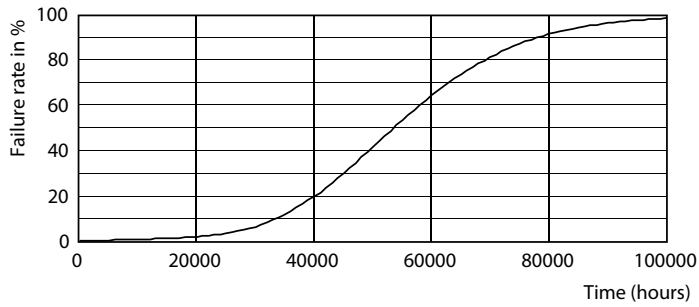

MASTER LEDtube EM/Mains T8

Lifetime

LEDTube 1200 mm 18W 840 T8 I W