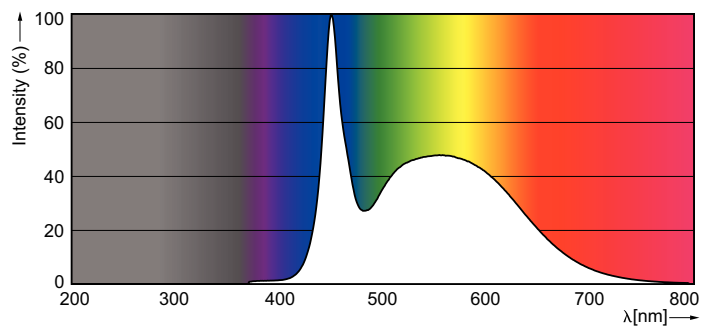

Photometric data

SDPO_MLEDGA_0069-Spectral Power distribution