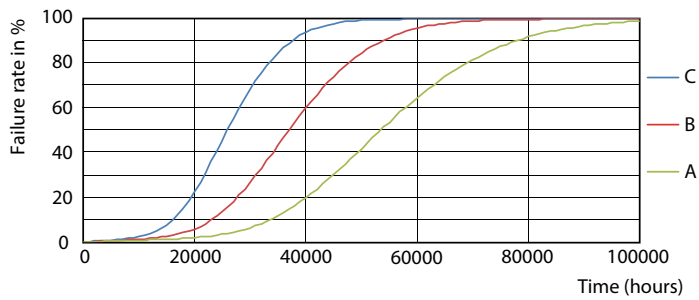

LEDTube 1200 mm 18W 840 T8 I W FailureRate