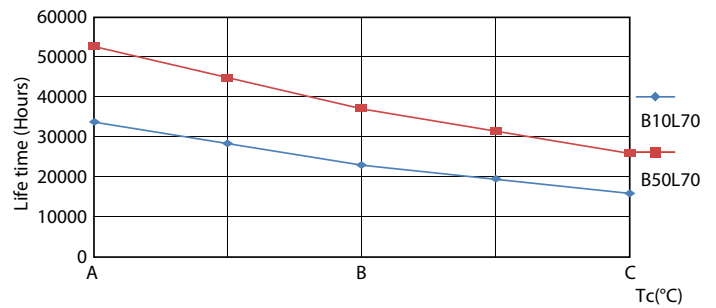

LEDTube 1200 mm 18W 840 T8 I W LifetimeVsTc

LEDTube 1200 mm 18W 840 T8 I W FailureRate