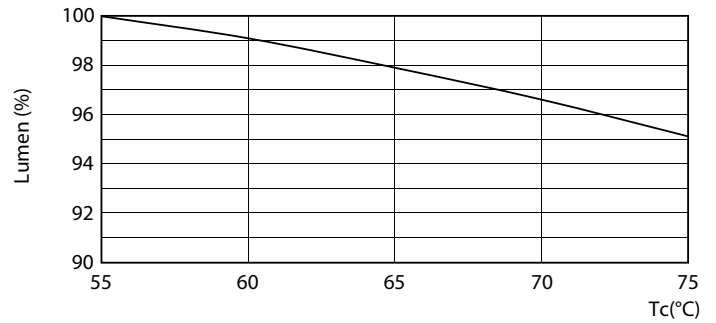

LEDTube 1200 mm 18W 840 T8 I W LumenVsTc

MASTER LEDtube EM/Mains T8

Lifetime