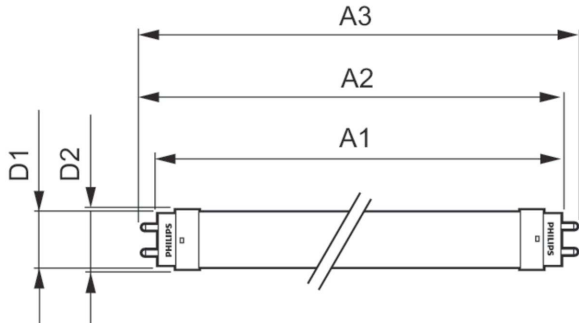

Essential LEDtube

Product Data	
Full product code	871869664605200
Order product name	LEDtube 600mm 8W 765 T8 AP I G
EAN/UPC - Product	8718696646052
Order code	929001184838
Numerator - Quantity Per Pack	1

Numerator - Packs per outer box	20
Material Nr. (12NC)	929001184838
Net Weight (Piece)	0.091 kg

Dimensional drawing

TLED 600mm 2ft T8 8W-18W 6500K G13 ND

Product	D1	D2	A1	A2	A3	C	D
LEDtube 600mm	25.68	28	588.5	595.5	602.5	602.5	27.8
8W 765 T8 AP I G	mm	mm	mm	mm	mm	mm	mm

Photometric data