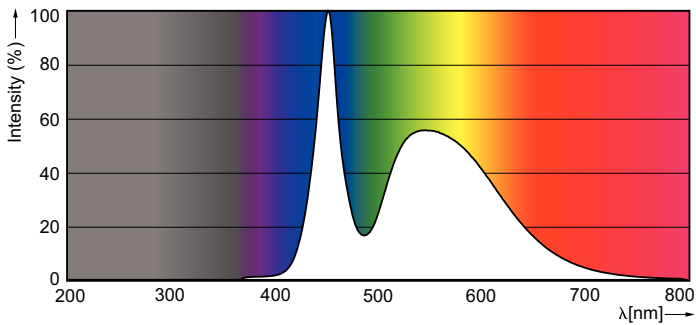

LEDtube 600mm 8W G13 T8 765 800lm AP C G