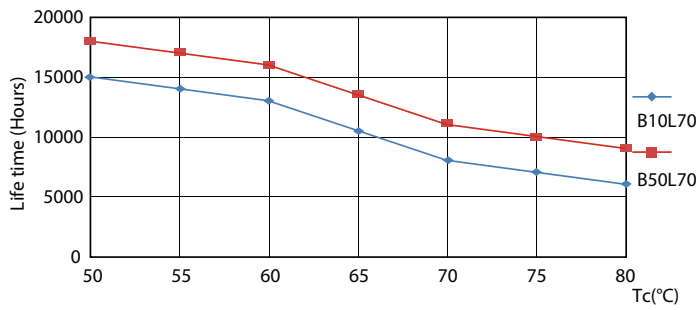

Product data

General Information		Power Factor (Nom)	
Cap-Base	G13 [Medium Bi-Pin Fluorescent]		0.5
EU RoHS compliant	Yes	Voltage (Nom)	220-240 V
Nominal Lifetime (Nom)	15000 h	Temperature	
Switching Cycle	50000X	T-Ambient (Max)	45 °C
		T-Ambient (Min)	-20 °C
		T-Storage (Max)	65 °C
		T-Storage (Min)	-40 °C
		T-Case Maximum (Nom)	60 °C
		Controls and Dimming	
		Dimmable	No
		Mechanical and Housing	
		Product Length	600 mm
		Bulb Shape	Tube, double-ended
		Approval and Application	
		Energy Saving Product	Yes
		Suitable For Accent Lighting	No
		Approval Marks	RoHS compliance KEMA Keur certificate
Light Technical			
Color Code	765 [CCT of 6500K]		
Beam Angle (Nom)	240 °		
Luminous Flux (Nom)	800 lm		
Color Designation	Cool Daylight		
Correlated Color Temperature (Nom)	6500 K		
Luminous Efficacy (rated) (Nom)	100.00 lm/W		
Color Consistency	<7		
Color Rendering Index (Nom)	73		
LLMF At End Of Nominal Lifetime (Nom)	70 %		
Operating and Electrical			
Input Frequency	50 to 60 Hz		
Power (Nom)	8 W		
Starting Time (Nom)	0.5 s		
Warm Up Time to 60% Light (Nom)	0.5 s		

Photometric data

LEDtube 600mm 8W 765 T8 CN I G

LEDtube 1200mm 16W 765 T8 CN I G

LEDtube 600mm 8W G13 T8 765 800lm AP C G

Ecofit Ledtubes T8

Lifetime

LEDtube 16W G13 740 T8 AP I G

LEDtube 16W G13 740 T8 AP I G