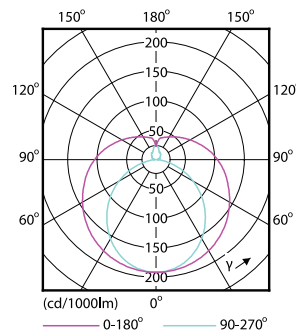

Product data

General Information		Power Factor (Nom)	
Cap-Base	G13 [Medium Bi-Pin Fluorescent]		0.5
EU RoHS compliant	Yes	Voltage (Nom)	220-240 V
Nominal Lifetime (Nom)	15000 h	Temperature	
Switching Cycle	50000X	T-Ambient (Max)	45 °C
		T-Ambient (Min)	-20 °C
		T-Storage (Max)	65 °C
		T-Storage (Min)	-40 °C
		T-Case Maximum (Nom)	60 °C
		Controls and Dimming	
		Dimmable	No
		Mechanical and Housing	
		Product Length	600 mm
		Bulb Shape	Tube, double-ended
		Approval and Application	
		Energy Saving Product	Yes
		Suitable For Accent Lighting	No
		Approval Marks	RoHS compliance KEMA Keur certificate
Light Technical			
Color Code	765 [CCT of 6500K]		
Beam Angle (Nom)	240 °		
Luminous Flux (Nom)	800 lm		
Color Designation	Cool Daylight		
Correlated Color Temperature (Nom)	6500 K		
Luminous Efficacy (rated) (Nom)	100.00 lm/W		
Color Consistency	<7		
Color Rendering Index (Nom)	73		
LLMF At End Of Nominal Lifetime (Nom)	70 %		
Operating and Electrical			
Input Frequency	50 to 60 Hz		
Power (Nom)	8 W		
Starting Time (Nom)	0.5 s		
Warm Up Time to 60% Light (Nom)	0.5 s		

Numerator - Quantity Per Pack	1
Numerator - Packs per outer box	10
Material Nr. (12NC)	929001184808
Net Weight (Piece)	0.100 kg

Dimensional drawing

TLED 600mm 2ft T8 8W-18W 6500K G13 ND

Product	D1	D2	A1	A2	A3	C	D
LEDtube 600mm	25.68	28	588.5	595.5	602.5	602.5	27.8
8W 765 T8 AP C	mm	mm	mm	mm	mm	mm	mm
G							

Photometric data

LEDtube 600mm 8W 765 T8 CN I G

LEDtube 1200mm 16W 765 T8 CN I G

LEDtube 600mm 8W G13 T8 765 800lm AP C G

Ecofit Ledtubes T8

Lifetime

LEDtube 16W G13 740 T8 AP I G

LEDtube 16W G13 740 T8 AP I G