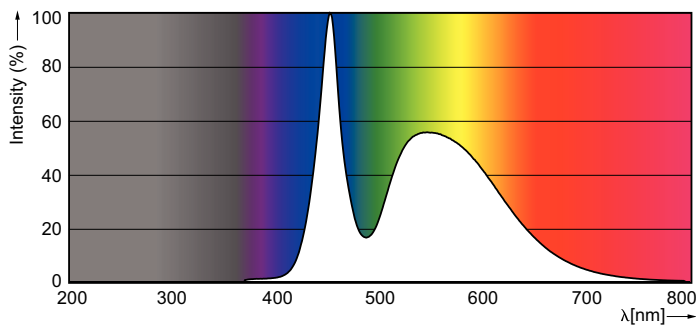

Product data

General Information		Power Factor (Nom)	
Cap-Base	G13 [Medium Bi-Pin Fluorescent]		0.5
EU RoHS compliant	Yes	Voltage (Nom)	220-240 V
Nominal Lifetime (Nom)	15000 h	Temperature	
Switching Cycle	50000X	T-Ambient (Max)	45 °C
		T-Ambient (Min)	-20 °C
		T-Storage (Max)	65 °C
		T-Storage (Min)	-40 °C
		T-Case Maximum (Nom)	60 °C
		Controls and Dimming	
		Dimmable	No
		Mechanical and Housing	
		Product Length	600 mm
		Bulb Shape	Tube, double-ended
		Approval and Application	
		Energy Saving Product	Yes
		Suitable For Accent Lighting	No
		Approval Marks	RoHS compliance KEMA Keur certificate
Light Technical			
Color Code	765 [CCT of 6500K]		
Beam Angle (Nom)	240 °		
Luminous Flux (Nom)	800 lm		
Color Designation	Cool Daylight		
Correlated Color Temperature (Nom)	6500 K		
Luminous Efficacy (rated) (Nom)	100.00 lm/W		
Color Consistency	<7		
Color Rendering Index (Nom)	73		
LLMF At End Of Nominal Lifetime (Nom)	70 %		
Operating and Electrical			
Input Frequency	50 to 60 Hz		
Power (Nom)	8 W		
Starting Time (Nom)	0.5 s		
Warm Up Time to 60% Light (Nom)	0.5 s		

Photometric data

LEDtube 600mm 8W 765 T8 CN I G

LEDtube 1200mm 16W 765 T8 CN I G

LEDtube 600mm 8W G13 T8 765 800lm AP C G

Ecofit Ledtubes T8

Lifetime

LEDtube 16W G13 740 T8 AP I G

LEDtube 16W G13 740 T8 AP I G