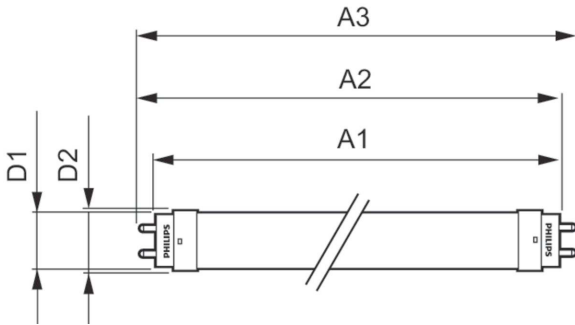

Product data

General Information		Power Factor (Nom)	
Cap-Base	G13 [Medium Bi-Pin Fluorescent]		0.5
EU RoHS compliant	Yes	Voltage (Nom)	220-240 V
Nominal Lifetime (Nom)	15000 h	Temperature	
Switching Cycle	50000X	T-Ambient (Max)	45 °C
		T-Ambient (Min)	-20 °C
		T-Storage (Max)	65 °C
		T-Storage (Min)	-40 °C
		T-Case Maximum (Nom)	60 °C
		Controls and Dimming	
		Dimmable	No
		Mechanical and Housing	
		Product Length	600 mm
		Bulb Shape	Tube, double-ended
		Approval and Application	
		Energy Saving Product	Yes
		Suitable For Accent Lighting	No
		Approval Marks	RoHS compliance KEMA Keur certificate
Light Technical			
Color Code	765 [CCT of 6500K]		
Beam Angle (Nom)	240 °		
Luminous Flux (Nom)	800 lm		
Color Designation	Cool Daylight		
Correlated Color Temperature (Nom)	6500 K		
Luminous Efficacy (rated) (Nom)	100.00 lm/W		
Color Consistency	<7		
Color Rendering Index (Nom)	73		
LLMF At End Of Nominal Lifetime (Nom)	70 %		
Operating and Electrical			
Input Frequency	50 to 60 Hz		
Power (Nom)	8 W		
Starting Time (Nom)	0.5 s		
Warm Up Time to 60% Light (Nom)	0.5 s		

Ecofit Ledtubes T8

Energy Consumption kWh/1000 h	8 kWh
Product Data	
Full product code	871869652507400
Order product name	LEDtube 600mm 8W 765 T8 AP C G
EAN/UPC - Product	8718696525074
Order code	929001184808

Numerator - Quantity Per Pack	1
Numerator - Packs per outer box	10
Material Nr. (12NC)	929001184808
Net Weight (Piece)	0.100 kg

Dimensional drawing

TLED 600mm 2ft T8 8W-18W 6500K G13 ND

Product	D1	D2	A1	A2	A3	C	D
LEDtube 600mm	25.68	28	588.5	595.5	602.5	602.5	27.8
8W 765 T8 AP C	mm	mm	mm	mm	mm	mm	mm
G							

Photometric data

LEDtube 600mm 8W 765 T8 CN I G

LEDtube 1200mm 16W 765 T8 CN I G

LEDtube 600mm 8W G13 T8 765 800lm AP C G

Ecofit Ledtubes T8

Lifetime

LEDtube 16W G13 740 T8 AP I G

LEDtube 16W G13 740 T8 AP I G