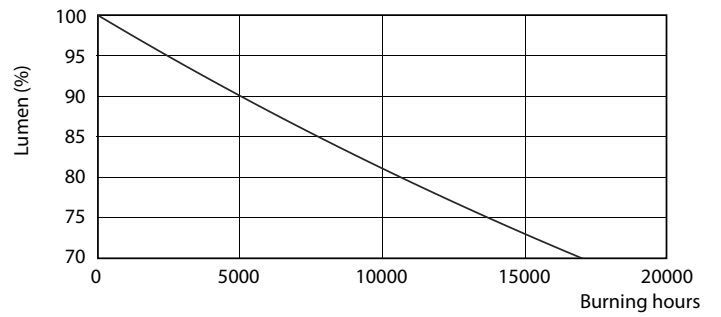

Product data

General Information		Power Factor (Nom)	
Cap-Base	G13 [Medium Bi-Pin Fluorescent]		0.5
EU RoHS compliant	Yes	Voltage (Nom)	220-240 V
Nominal Lifetime (Nom)	15000 h	Temperature	
Switching Cycle	50000X	T-Ambient (Max)	45 °C
		T-Ambient (Min)	-20 °C
		T-Storage (Max)	65 °C
		T-Storage (Min)	-40 °C
		T-Case Maximum (Nom)	60 °C
		Controls and Dimming	
		Dimmable	No
		Mechanical and Housing	
		Product Length	600 mm
		Bulb Shape	Tube, double-ended
		Approval and Application	
		Energy Saving Product	Yes
		Suitable For Accent Lighting	No
		Approval Marks	RoHS compliance KEMA Keur certificate
Light Technical			
Color Code	765 [CCT of 6500K]		
Beam Angle (Nom)	240 °		
Luminous Flux (Nom)	800 lm		
Color Designation	Cool Daylight		
Correlated Color Temperature (Nom)	6500 K		
Luminous Efficacy (rated) (Nom)	100.00 lm/W		
Color Consistency	<7		
Color Rendering Index (Nom)	73		
LLMF At End Of Nominal Lifetime (Nom)	70 %		
Operating and Electrical			
Input Frequency	50 to 60 Hz		
Power (Nom)	8 W		
Starting Time (Nom)	0.5 s		
Warm Up Time to 60% Light (Nom)	0.5 s		

Photometric data

LEDtube 600mm 8W 765 T8 CN I G

LEDtube 1200mm 16W 765 T8 CN I G

LEDtube 600mm 8W G13 T8 765 800lm AP C G

Ecofit Ledtubes T8

Lifetime

LEDtube 16W G13 740 T8 AP I G

LEDtube 16W G13 740 T8 AP I G