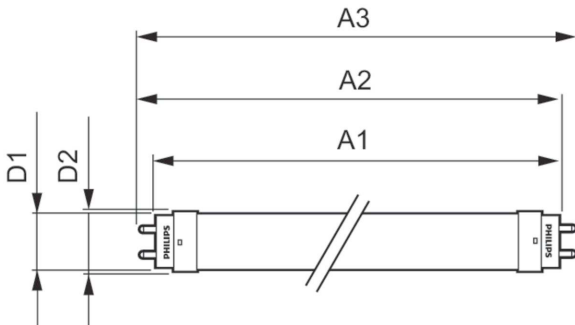

Essential LEDtube

Product Data

Full product code	871869664603800
Order product name	LEDtube 600mm 8W 740 T8 AP I G
EAN/UPC - Product	8718696646038
Order code	929001184738
Numerator - Quantity Per Pack	1

Numerator - Packs per outer box	20
Material Nr. (12NC)	929001184738
Net Weight (Piece)	0.090 kg

Dimensional drawing

TLED 600mm 2ft T8 8W-18W 4000K G13 ND

Product	D1	D2	A1	A2	A3	C	D
LEDtube 600mm	25.68	28	588.5	595.5	602.5	602.5	27.8
8W 740 T8 AP I G	mm	mm	mm	mm	mm	mm	mm

Photometric data