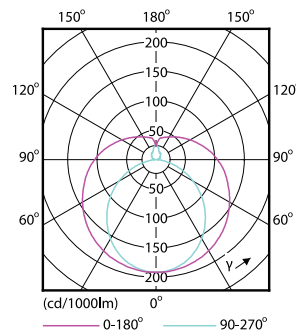

Product data

General Information		Power Factor (Nom)		0.5
Cap-Base	G13 [Medium Bi-Pin Fluorescent]	Voltage (Nom)	220-240 V	
EU RoHS compliant	Yes	Temperature		
Nominal Lifetime (Nom)	15000 h	T-Ambient (Max)	45 °C	
Switching Cycle	50000X	T-Ambient (Min)	-20 °C	
Light Technical		T-Storage (Max)	65 °C	
Color Code	740 [CCT of 4000K]	T-Storage (Min)	-40 °C	
Beam Angle (Nom)	240 °	T-Case Maximum (Nom)	60 °C	
Luminous Flux (Nom)	800 lm	Controls and Dimming		
Color Designation	Cool White (CW)	Dimmable	No	
Correlated Color Temperature (Nom)	4000 K	Mechanical and Housing		
Luminous Efficacy (rated) (Nom)	100.00 lm/W	Product Length	600 mm	
Color Consistency	<7	Bulb Shape	Tube, double-ended	
Color Rendering Index (Nom)	73	Approval and Application		
LLMF At End Of Nominal Lifetime (Nom)	70 %	Energy Saving Product	Yes	
Operating and Electrical		Suitable For Accent Lighting	No	
Input Frequency	50 to 60 Hz	Approval Marks	RoHS compliance KEMA Keur certificate	
Power (Nom)	8 W			
Starting Time (Nom)	0.5 s			
Warm Up Time to 60% Light (Nom)	0.5 s			

Numerator - Quantity Per Pack	1
Numerator - Packs per outer box	10
Material Nr. (12NC)	929001184708
Net Weight (Piece)	0.124 kg

Dimensional drawing

TLED 600mm 2ft T8 8W-18W 4000K G13 ND

Product	D1	D2	A1	A2	A3	C	D
LEDtube 600mm	25.68	28	588.5	595.5	602.5	602.5	27.8
8W 740 T8 AP C	mm	mm	mm	mm	mm	mm	mm
G							

Photometric data

LEDtube 600mm 8W 740 T8 CN I G

LEDtube 600mm 8W 765 T8 CN I G

LEDtube 600mm 8W G13 T8 740 800lm AP C G

Ecofit Ledtubes T8

Lifetime

LEDtube 16W G13 740 T8 AP I G

LEDtube 16W G13 740 T8 AP I G