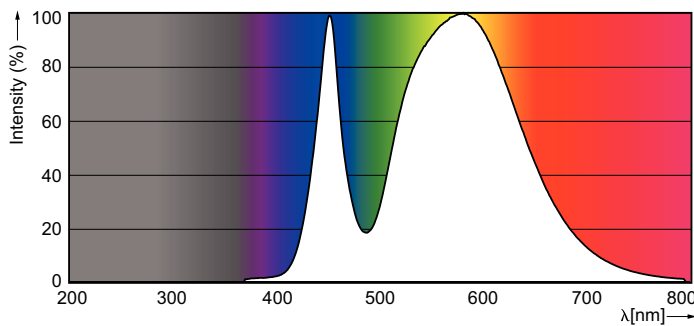

Product data

General Information		Power Factor (Nom)		0.5
Cap-Base	G13 [Medium Bi-Pin Fluorescent]	Voltage (Nom)	220-240 V	
EU RoHS compliant	Yes	Temperature		
Nominal Lifetime (Nom)	15000 h	T-Ambient (Max)	45 °C	
Switching Cycle	50000X	T-Ambient (Min)	-20 °C	
Light Technical		T-Storage (Max)	65 °C	
Color Code	740 [CCT of 4000K]	T-Storage (Min)	-40 °C	
Beam Angle (Nom)	240 °	T-Case Maximum (Nom)	60 °C	
Luminous Flux (Nom)	800 lm	Controls and Dimming		
Color Designation	Cool White (CW)	Dimmable	No	
Correlated Color Temperature (Nom)	4000 K	Mechanical and Housing		
Luminous Efficacy (rated) (Nom)	100.00 lm/W	Product Length	600 mm	
Color Consistency	<7	Bulb Shape	Tube, double-ended	
Color Rendering Index (Nom)	73	Approval and Application		
LLMF At End Of Nominal Lifetime (Nom)	70 %	Energy Saving Product	Yes	
Operating and Electrical		Suitable For Accent Lighting	No	
Input Frequency	50 to 60 Hz	Approval Marks	RoHS compliance KEMA Keur certificate	
Power (Nom)	8 W			
Starting Time (Nom)	0.5 s			
Warm Up Time to 60% Light (Nom)	0.5 s			

Photometric data

LEDtube 600mm 8W 740 T8 CN I G

LEDtube 600mm 8W 765 T8 CN I G

LEDtube 600mm 8W G13 T8 740 800lm AP C G

Ecofit Ledtubes T8

Lifetime

LEDtube 16W G13 740 T8 AP I G

LEDtube 16W G13 740 T8 AP I G