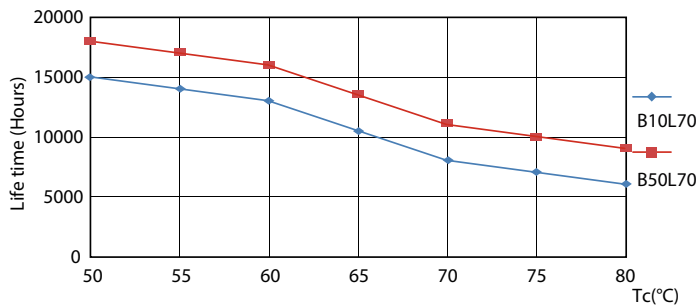

Product data

General Information		Power Factor (Nom)		0.5
Cap-Base	G13 [Medium Bi-Pin Fluorescent]	Voltage (Nom)	220-240 V	
EU RoHS compliant	Yes	Temperature		
Nominal Lifetime (Nom)	15000 h	T-Ambient (Max)	45 °C	
Switching Cycle	50000X	T-Ambient (Min)	-20 °C	
Light Technical		T-Storage (Max)	65 °C	
Color Code	740 [CCT of 4000K]	T-Storage (Min)	-40 °C	
Beam Angle (Nom)	240 °	T-Case Maximum (Nom)	60 °C	
Luminous Flux (Nom)	800 lm	Controls and Dimming		
Color Designation	Cool White (CW)	Dimmable	No	
Correlated Color Temperature (Nom)	4000 K	Mechanical and Housing		
Luminous Efficacy (rated) (Nom)	100.00 lm/W	Product Length	600 mm	
Color Consistency	<7	Bulb Shape	Tube, double-ended	
Color Rendering Index (Nom)	73	Approval and Application		
LLMF At End Of Nominal Lifetime (Nom)	70 %	Energy Saving Product	Yes	
Operating and Electrical		Suitable For Accent Lighting	No	
Input Frequency	50 to 60 Hz	Approval Marks	RoHS compliance KEMA Keur certificate	
Power (Nom)	8 W			
Starting Time (Nom)	0.5 s			
Warm Up Time to 60% Light (Nom)	0.5 s			

Photometric data

LEDtube 600mm 8W 740 T8 CN I G

LEDtube 600mm 8W 765 T8 CN I G

LEDtube 600mm 8W G13 T8 740 800lm AP C G

Ecofit Ledtubes T8

Lifetime

LEDtube 16W G13 740 T8 AP I G

LEDtube 16W G13 740 T8 AP I G