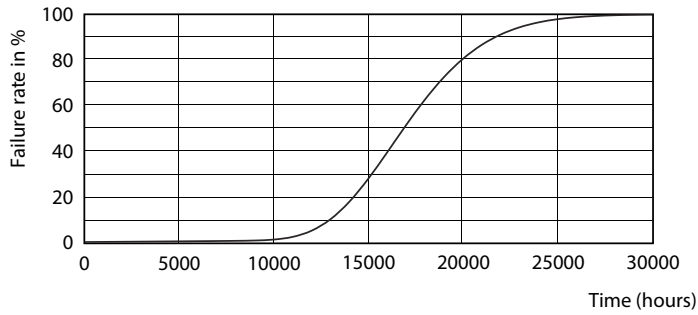

Product data

General Information		Power Factor (Nom)		0.5
Cap-Base	G13 [Medium Bi-Pin Fluorescent]	Voltage (Nom)	220-240 V	
EU RoHS compliant	Yes	Temperature		
Nominal Lifetime (Nom)	15000 h	T-Ambient (Max)	45 °C	
Switching Cycle	50000X	T-Ambient (Min)	-20 °C	
Light Technical		T-Storage (Max)	65 °C	
Color Code	740 [CCT of 4000K]	T-Storage (Min)	-40 °C	
Beam Angle (Nom)	240 °	T-Case Maximum (Nom)	60 °C	
Luminous Flux (Nom)	800 lm	Controls and Dimming		
Color Designation	Cool White (CW)	Dimmable	No	
Correlated Color Temperature (Nom)	4000 K	Mechanical and Housing		
Luminous Efficacy (rated) (Nom)	100.00 lm/W	Product Length	600 mm	
Color Consistency	<7	Bulb Shape	Tube, double-ended	
Color Rendering Index (Nom)	73	Approval and Application		
LLMF At End Of Nominal Lifetime (Nom)	70 %	Energy Saving Product	Yes	
Operating and Electrical		Suitable For Accent Lighting	No	
Input Frequency	50 to 60 Hz	Approval Marks	RoHS compliance KEMA Keur certificate	
Power (Nom)	8 W			
Starting Time (Nom)	0.5 s			
Warm Up Time to 60% Light (Nom)	0.5 s			

Photometric data

LEDtube 600mm 8W 740 T8 CN I G

LEDtube 600mm 8W 765 T8 CN I G

LEDtube 600mm 8W G13 T8 740 800lm AP C G

Ecofit Ledtubes T8

Lifetime

LEDtube 16W G13 740 T8 AP I G

LEDtube 16W G13 740 T8 AP I G