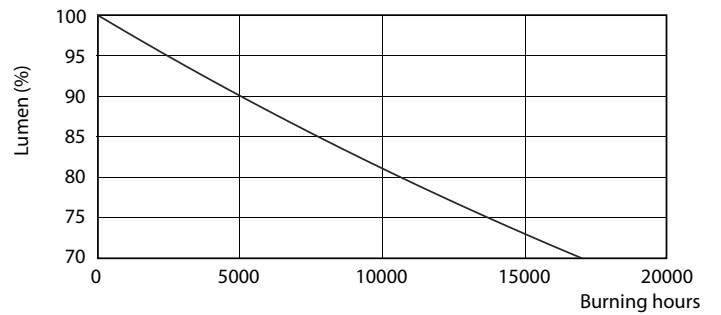

Product data

General Information		Power Factor (Nom)		0.5
Cap-Base	G13 [Medium Bi-Pin Fluorescent]	Voltage (Nom)	220-240 V	
EU RoHS compliant	Yes	Temperature		
Nominal Lifetime (Nom)	15000 h	T-Ambient (Max)	45 °C	
Switching Cycle	50000X	T-Ambient (Min)	-20 °C	
Light Technical		T-Storage (Max)	65 °C	
Color Code	740 [CCT of 4000K]	T-Storage (Min)	-40 °C	
Beam Angle (Nom)	240 °	T-Case Maximum (Nom)	60 °C	
Luminous Flux (Nom)	800 lm	Controls and Dimming		
Color Designation	Cool White (CW)	Dimmable	No	
Correlated Color Temperature (Nom)	4000 K	Mechanical and Housing		
Luminous Efficacy (rated) (Nom)	100.00 lm/W	Product Length	600 mm	
Color Consistency	<7	Bulb Shape	Tube, double-ended	
Color Rendering Index (Nom)	73	Approval and Application		
LLMF At End Of Nominal Lifetime (Nom)	70 %	Energy Saving Product	Yes	
Operating and Electrical		Suitable For Accent Lighting	No	
Input Frequency	50 to 60 Hz	Approval Marks	RoHS compliance KEMA Keur certificate	
Power (Nom)	8 W			
Starting Time (Nom)	0.5 s			
Warm Up Time to 60% Light (Nom)	0.5 s			

Photometric data

LEDtube 600mm 8W 740 T8 CN I G

LEDtube 600mm 8W 765 T8 CN I G

LEDtube 600mm 8W G13 T8 740 800lm AP C G

Ecofit Ledtubes T8

Lifetime

LEDtube 16W G13 740 T8 AP I G

LEDtube 16W G13 740 T8 AP I G