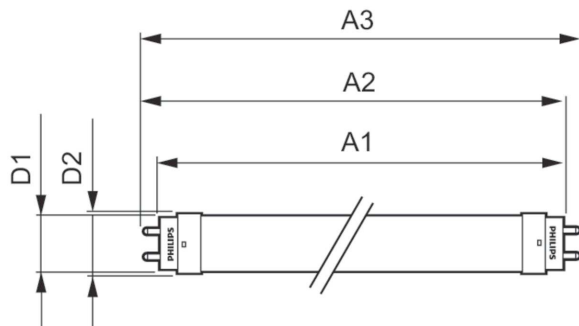

Product data

General Information		Power Factor (Nom)		0.5
Cap-Base	G13 [Medium Bi-Pin Fluorescent]	Voltage (Nom)	220-240 V	
EU RoHS compliant	Yes	Temperature		
Nominal Lifetime (Nom)	15000 h	T-Ambient (Max)	45 °C	
Switching Cycle	50000X	T-Ambient (Min)	-20 °C	
Light Technical		T-Storage (Max)	65 °C	
Color Code	740 [CCT of 4000K]	T-Storage (Min)	-40 °C	
Beam Angle (Nom)	240 °	T-Case Maximum (Nom)	60 °C	
Luminous Flux (Nom)	800 lm	Controls and Dimming		
Color Designation	Cool White (CW)	Dimmable	No	
Correlated Color Temperature (Nom)	4000 K	Mechanical and Housing		
Luminous Efficacy (rated) (Nom)	100.00 lm/W	Product Length	600 mm	
Color Consistency	<7	Bulb Shape	Tube, double-ended	
Color Rendering Index (Nom)	73	Approval and Application		
LLMF At End Of Nominal Lifetime (Nom)	70 %	Energy Saving Product	Yes	
Operating and Electrical		Suitable For Accent Lighting	No	
Input Frequency	50 to 60 Hz	Approval Marks	RoHS compliance KEMA Keur certificate	
Power (Nom)	8 W			
Starting Time (Nom)	0.5 s			
Warm Up Time to 60% Light (Nom)	0.5 s			

Ecofit Ledtubes T8

Energy Consumption kWh/1000 h	8 kWh
Product Data	
Full product code	871869652505000
Order product name	LEDtube 600mm 8W 740 T8 AP C G
EAN/UPC - Product	8718696525050
Order code	929001184708

Numerator - Quantity Per Pack	1
Numerator - Packs per outer box	10
Material Nr. (12NC)	929001184708
Net Weight (Piece)	0.124 kg

Dimensional drawing

TLED 600mm 2ft T8 8W-18W 4000K G13 ND

Product	D1	D2	A1	A2	A3	C	D
LEDtube 600mm	25.68	28	588.5	595.5	602.5	602.5	27.8
8W 740 T8 AP C	mm	mm	mm	mm	mm	mm	mm
G							

Photometric data

LEDtube 600mm 8W 740 T8 CN I G

LEDtube 600mm 8W 765 T8 CN I G

LEDtube 600mm 8W G13 T8 740 800lm AP C G

Ecofit Ledtubes T8

Lifetime

LEDtube 16W G13 740 T8 AP I G

LEDtube 16W G13 740 T8 AP I G