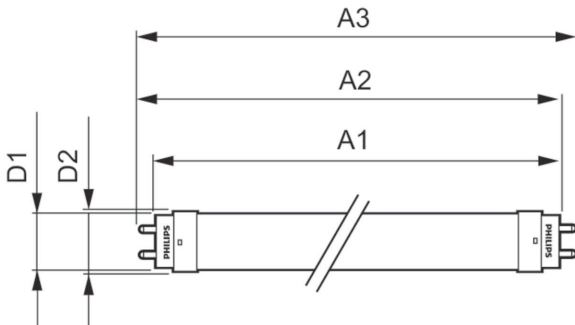

### Product data

General information		Voltage (Nom)	
Cap-Base	G13 [ Medium Bi-Pin Fluorescent]	220-240 V	
EU RoHS compliant	Yes	Temperature	
Nominal Lifetime (Nom)	15000 h	T-Ambient (Max)	45 °C
Switching Cycle	50000	T-Ambient (Min)	-20 °C
Light technical		T-Storage (Max)	65 °C
Color Code	740 [ CCT of 4000K]	T-Storage (Min)	-40 °C
Beam Angle (Nom)	240 °	T-Case Maximum (Nom)	60 °C
Luminous Flux (Nom)	1600 lm	Controls and dimming	
Color Designation	Cool White (CW)	Dimmable	No
Correlated Color Temperature (Nom)	4000 K	Mechanical and housing	
Luminous Efficacy (rated) (Nom)	100.00 lm/W	Product Length	1200 mm
Color Consistency	<7	Bulb Shape	Tube, double-ended
Color Rendering Index (Nom)	73	Approval and application	
LLMF At End Of Nominal Lifetime (Nom)	70 %	Energy Saving Product	Yes
Operating and electrical		Suitable For Accent Lighting	No
Input Frequency	50 to 60 Hz	Approval Marks	RoHS compliance KEMA Keur certificate
Power (Nom)	16 W	Energy Consumption kWh/1000 h	16 kWh
Starting Time (Nom)	0.5 s		
Warm Up Time to 60% Light (Nom)	0.5 s		
Power Factor (Nom)	0.5		

## Product data

Full product code	871869659996900
Order product name	LEDtube 1200mm 16W 740 T8 AP I G
EAN/UPC - Product	8718696599969
Order code	929001184538
Numerator - Quantity Per Pack	1

Numerator - Packs per outer box	20
Material Nr. (12NC)	929001184538
Net Weight (Piece)	0.222 kg

## Dimensional drawing

LEDtube 1200mm 16W 740 T8 AP I G

Product	D1	D2	A1	A2	A3	C	D
LEDtube 1200mm 16W 740 T8 AP I G	25.68 mm	28 mm	1198 mm	1205 mm	1212 mm	1212 mm	27.8 mm

## Photometric data

LEDtube 600mm 8W 740 T8 CN I G

LEDtube 1200mm 16W 740 T8 CN I G

LEDtube 1200mm 16W G13 T8 740 1600lm AP C G