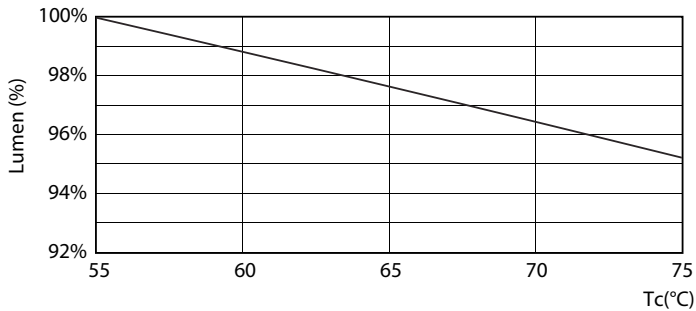

LEDtube 16W G13 740 T8 AP I G