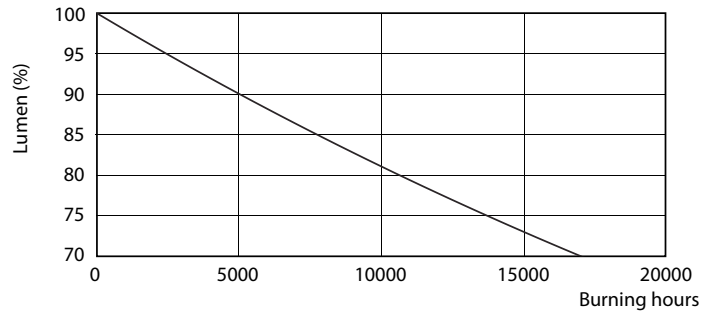

LEDtube 16W G13 740 T8 AP I G

LEDtube 16W G13 740 T8 AP I G