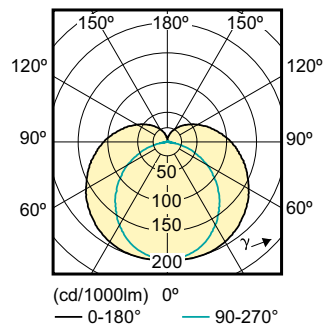

Essential LED tubes T5 Mains

Approval Marks	RoHS compliance KEMA Keur certificate CE marking
Energy Consumption kWh/1000 h	9 kWh
Product Data	
Full product code	694793910976000
Order product name	MASTER LEDtube 600mm 7.5W865 G5 I
EAN/UPC - Product	6947939109760

Order code	929001155010
Numerator - Quantity Per Pack	1
Numerator - Packs per outer box	20
Material Nr. (12NC)	929001155010
Net Weight (Piece)	0.076 kg

Dimensional drawing

TLED T5 19V 7.5W-14W 800lm160D 6500K G5

Product	D1	D2	A1	A2	A3
MASTER LEDtube 600mm 7.5W865 G5 I	15.8 mm	21.0 mm	548.0 mm	555.0 mm	562.0 mm

Photometric data

LED Lamps, LEDtubes, MASTER LEDtube 600mm 7.5W 6500K G5 I

LED Lamps, LEDtubes, MASTER LEDtube 600mm 7.5W 6500K G5 I