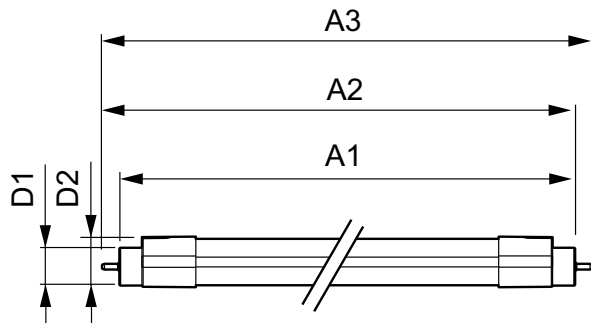

Product data

General Information		Power Factor (Nom)	0.9
Cap-Base	G5 [G5]	Voltage (Nom)	19 V
EU RoHS compliant	Yes	Temperature	
Nominal Lifetime (Nom)	40000 h	T-Ambient (Max)	45 °C
Switching Cycle	50000X	T-Ambient (Min)	-20 °C
Light Technical		T-Storage (Max)	65 °C
Color Code	865 [CCT of 6500K]	T-Storage (Min)	-40 °C
Beam Angle (Nom)	160 °	T-Case Maximum (Nom)	60 °C
Luminous Flux (Nom)	800 lm	Controls and Dimming	
Correlated Color Temperature (Nom)	6500 K	Dimmable	No
Color Consistency	<6	Mechanical and Housing	
Color Rendering Index (Nom)	83	Product Length	600 mm
LLMF At End Of Nominal Lifetime (Nom)	70 %	Approval and Application	
Operating and Electrical		Energy Efficiency Label (EEL)	A+
Input Frequency	50 to 60 Hz	Energy Saving Product	Yes
Power (Nom)	7.5 W	Suitable For Accent Lighting	No
Starting Time (Nom)	0.5 s		
Warm Up Time to 60% Light (Nom)	0.5 s		

Essential LED tubes T5 Mains

Approval Marks	RoHS compliance KEMA Keur certificate CE marking
Energy Consumption kWh/1000 h	9 kWh
Product Data	
Full product code	694793910976000
Order product name	MASTER LEDtube 600mm 7.5W865 G5 I
EAN/UPC - Product	6947939109760

Order code	929001155010
Numerator - Quantity Per Pack	1
Numerator - Packs per outer box	20
Material Nr. (12NC)	929001155010
Net Weight (Piece)	0.076 kg

Dimensional drawing

TLED T5 19V 7.5W-14W 800lm160D 6500K G5

Product	D1	D2	A1	A2	A3
MASTER LEDtube 600mm 7.5W865 G5 I	15.8 mm	21.0 mm	548.0 mm	555.0 mm	562.0 mm

Photometric data

LED Lamps, LEDtubes, MASTER LEDtube 600mm 7.5W 6500K G5 I

LED Lamps, LEDtubes, MASTER LEDtube 600mm 7.5W 6500K G5 I