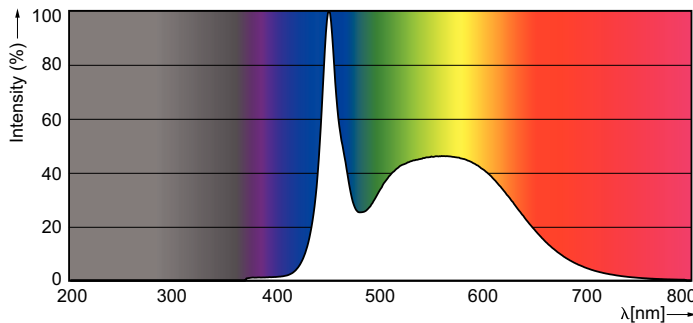

Product data

General Information		Power Factor (Nom)	0.9
Cap-Base	G5 [G5]	Voltage (Nom)	19 V
EU RoHS compliant	Yes	Temperature	
Nominal Lifetime (Nom)	40000 h	T-Ambient (Max)	45 °C
Switching Cycle	50000X	T-Ambient (Min)	-20 °C
Light Technical		T-Storage (Max)	65 °C
Color Code	865 [CCT of 6500K]	T-Storage (Min)	-40 °C
Beam Angle (Nom)	160 °	T-Case Maximum (Nom)	60 °C
Luminous Flux (Nom)	800 lm	Controls and Dimming	
Correlated Color Temperature (Nom)	6500 K	Dimmable	No
Color Consistency	<6	Mechanical and Housing	
Color Rendering Index (Nom)	83	Product Length	600 mm
LLMF At End Of Nominal Lifetime (Nom)	70 %	Approval and Application	
Operating and Electrical		Energy Efficiency Label (EEL)	A+
Input Frequency	50 to 60 Hz	Energy Saving Product	Yes
Power (Nom)	7.5 W	Suitable For Accent Lighting	No
Starting Time (Nom)	0.5 s		
Warm Up Time to 60% Light (Nom)	0.5 s		

Product	D1	D2	A1	A2	A3
MASTER LEDtube 600mm 7.5W865 G5 I	15.8 mm	21.0 mm	548.0 mm	555.0 mm	562.0 mm

Photometric data

LED Lamps, LEDtubes, MASTER LEDtube 600mm 7.5W 6500K G5 I

LED Lamps, LEDtubes, MASTER LEDtube 600mm 7.5W 6500K G5 I