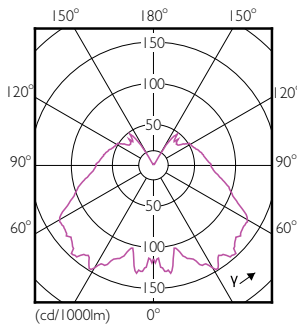

Product data

General Information	
Cap-Base	E14 [E14]
EU RoHS compliant	Yes
Nominal Lifetime (Nom)	15000 h
Switching Cycle	50000X
Technical Type	5.5-40W
Light Technical	
Color Code	827 [CCT of 2700K]
Luminous Flux (Nom)	470 lm
Color Designation	Warm White (WW)
Correlated Color Temperature (Nom)	2700 K
Luminous Efficacy (rated) (Nom)	85.45 lm/W
Color Consistency	<6
Color Rendering Index (Nom)	80
LLMF At End Of Nominal Lifetime (Nom)	70 %

Net Weight (Piece) 0.040 kg

Dimensional drawing

LED ND 5.5-40W E14 827 220-240V B35 CL

Product	D	C
Corepro candle ND 5.5-40W E14 827 B35 CL	35 mm	106 mm

Photometric data

CorePro LEDcandle 40W E14 827 CL B35 ND