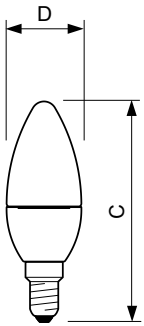

Product data

General Information	
Cap-Base	E14 [E14]
EU RoHS compliant	Yes
Nominal Lifetime (Nom)	15000 h
Switching Cycle	50000X
Technical Type	5.5-40W
Light Technical	
Color Code	827 [CCT of 2700K]
Luminous Flux (Nom)	470 lm
Color Designation	Warm White (WW)
Correlated Color Temperature (Nom)	2700 K
Luminous Efficacy (rated) (Nom)	85.45 lm/W
Color Consistency	<6
Color Rendering Index (Nom)	80
LLMF At End Of Nominal Lifetime (Nom)	70 %

Order product name Corepro candle ND 5.5-40W E14 827 B35 CL

EAN/UPC - Product 8718696454794

Order code 929001142502

Numerator - Quantity Per Pack 1

Numerator - Packs per outer box 10

Material Nr. (12NC) 929001142502

Net Weight (Piece) 0.040 kg

Dimensional drawing

LED ND 5.5-40W E14 827 220-240V B35 CL

Product	D	C
Corepro candle ND 5.5-40W E14 827 B35 CL	35 mm	106 mm

Photometric data

CorePro LEDcandle 40W E14 827 CL B35 ND