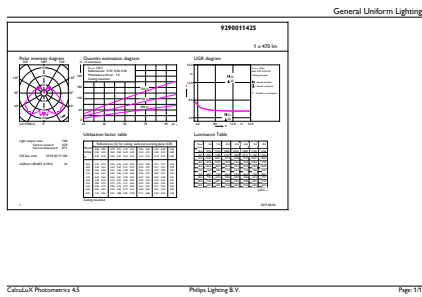

Net Weight (Piece) 0.040 kg

Dimensional drawing

LED ND 5.5-40W E14 827 220-240V B35 CL

Product	D	C
Corepro candle ND 5.5-40W E14 827 B35 CL	35 mm	106 mm

Photometric data

CorePro LEDcandle 40W E14 827 CL B35 ND