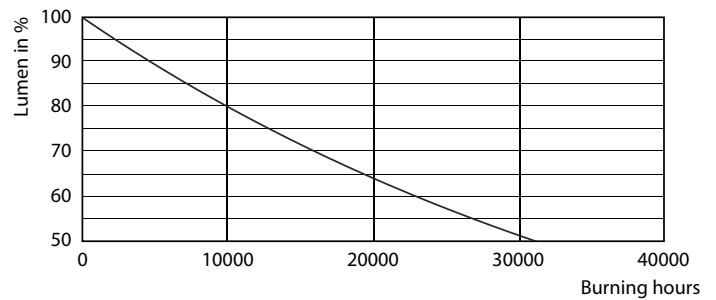

Product data

General Information	
Cap-Base	E14 [E14]
EU RoHS compliant	Yes
Nominal Lifetime (Nom)	15000 h
Switching Cycle	50000X
Technical Type	5.5-40W
Light Technical	
Color Code	827 [CCT of 2700K]
Luminous Flux (Nom)	470 lm
Color Designation	Warm White (WW)
Correlated Color Temperature (Nom)	2700 K
Luminous Efficacy (rated) (Nom)	85.45 lm/W
Color Consistency	<6
Color Rendering Index (Nom)	80
LLMF At End Of Nominal Lifetime (Nom)	70 %

Net Weight (Piece) 0.040 kg

Dimensional drawing

LED ND 5.5-40W E14 827 220-240V B35 CL

Product	D	C
Corepro candle ND 5.5-40W E14 827 B35 CL	35 mm	106 mm

Photometric data

CorePro LEDcandle 40W E14 827 CL B35 ND

CorePro LEDcandle 40W E14 827 CL B35 ND

CorePro LED candles and lusters

Photometric data

SDPO_LEDCL_0003-Spectral Power distribution

Lifetime

LEDbulb 60W E14 827 FR B38

LEDbulb 60W E14 827 FR B38