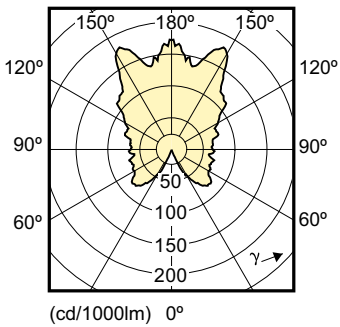

Material Nr. (12NC) 929001140502

Net Weight (Piece) 0.063 kg

Dimensional drawing

Product	D	C
MASTER LEDcandle DT 6-40W E14 BA38 CL	38 mm	129 mm

Candle BA38 220-240V 6W-40W 2700K E14 DT

Photometric data

SDLD_LEDCL_0030-Light distribution diagram