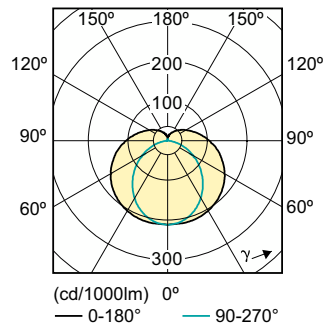

Photometric data

Light Distribution Diagram - MASTER LEDtube 1200mm 13W865 G5 I

General uniform lighting - MASTER LEDtube 1200mm 13W865 G5 I