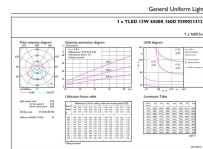

Photometric data

Light Distribution Diagram - MASTER LEDtube 1200mm 13W865 G5 I

General uniform lighting - MASTER LEDtube 1200mm 13W865 G5 I