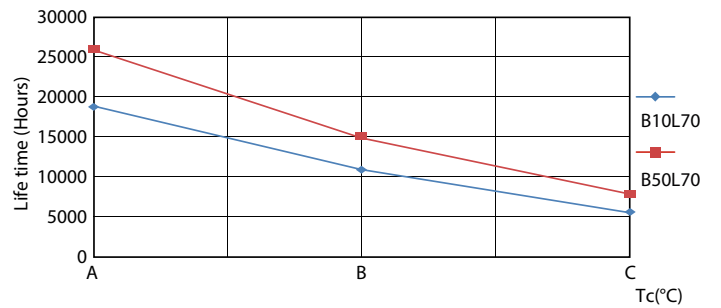

LEDtube 15K LifetimeVsTc