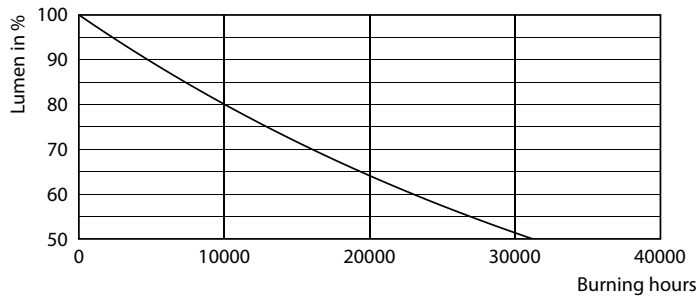

## Lifetime

LEDtube 15K FailureRate

LEDtube 15K

LEDtube 15K LumenVsTc

LEDtube 15K LifetimeVsTc

LEDtube 15K