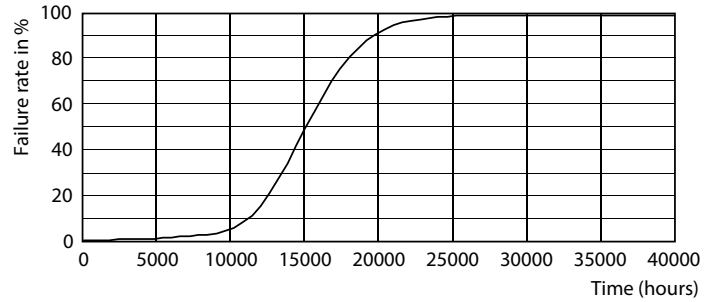

LEDtube 15K

Essential LEDtube

Lifetime