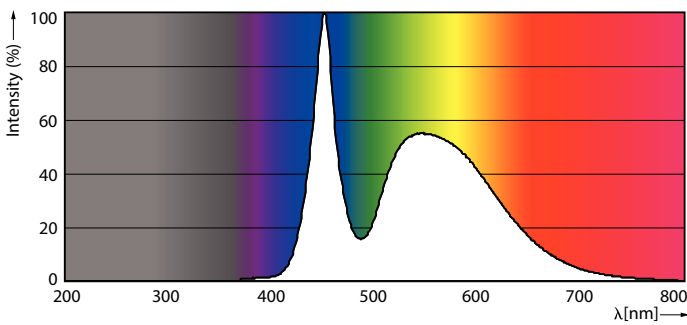

LEDtube 600mm 8W 765 T8 CN I G

LEDtube 16W G13 765 CN I G