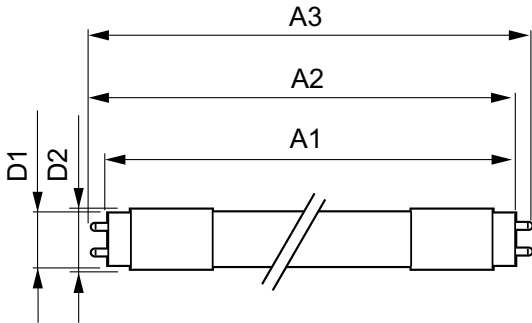

### Product data

General Information	
Cap-Base	G13 [ Medium Bi-Pin Fluorescent]
EU RoHS compliant	Yes
Nominal Lifetime (Nom)	15000 h
Switching Cycle	50000X
Light Technical	
Color Code	740 [ CCT of 4000K]
Beam Angle (Nom)	240 °
Luminous Flux (Nom)	800 lm
Color Designation	Cool White (CW)
Correlated Color Temperature (Nom)	4000 K
Luminous Efficacy (rated) (Nom)	100.00 lm/W
Color Consistency	<6
Color Rendering Index (Nom)	73
LLMF At End Of Nominal Lifetime (Nom)	70 %
Operating and Electrical	
Input Frequency	50 to 60 Hz
Power (Nom)	8 W
Starting Time (Nom)	0.5 s
Warm Up Time to 60% Light (Nom)	0.5 s
Power Factor (Nom)	0.5

Voltage (Nom)	220-240 V
Temperature	
T-Ambient (Max)	45 °C
T-Ambient (Min)	-20 °C
T-Storage (Max)	65 °C
T-Storage (Min)	-40 °C
T-Case Maximum (Nom)	60 °C
Controls and Dimming	
Dimmable	No
Mechanical and Housing	
Product Length	600 mm
Bulb Shape	Tube, double-ended
Approval and Application	
Energy Saving Product	Yes
Suitable For Accent Lighting	No
Approval Marks	RoHS compliance KEMA Keur certificate
Energy Consumption kWh/1000 h	8 kWh

## Product Data

Full product code	694793910550200
Order product name	LEDtube 600mm 8W 740 T8 CN I
EAN/UPC - Product	6947939105502
Order code	929001127610
Numerator - Quantity Per Pack	1

Numerator - Packs per outer box	20
Material Nr. (12NC)	929001127610
Net Weight (Piece)	0.091 kg

## Dimensional drawing

LEDtube 600mm 8W 740

Product	D1	D2	A1	A2	A3
LEDtube 600mm 8W 740 T8 CN I	25.68 mm	28 mm	588.5 mm	595.5 mm	602.5 mm