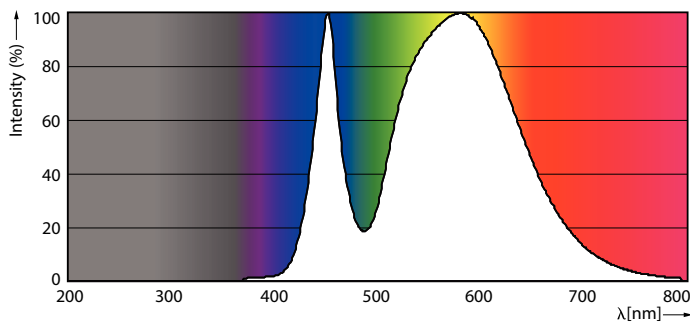

LEDtube 600mm 8W 740 T8 CN I G

LEDtube 16W G13 740 CN I G