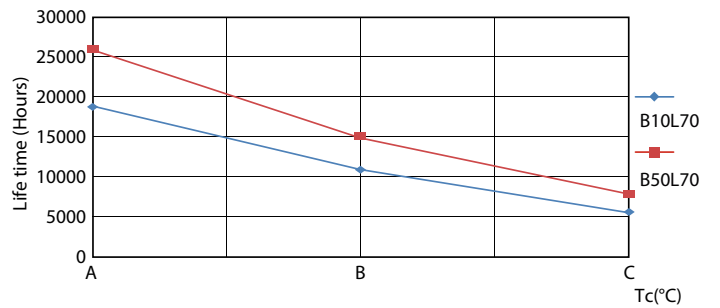

Product data

General Information		Starting Time (Nom)	
Cap-Base	G13 [Medium Bi-Pin Fluorescent]		0.5 s
Nominal lifetime	15,000 hour(s)	Warm-up time to 60% light	0.5 s
Switching Cycle	50,000	Power Factor (Fraction)	0.5
Lighting Technology	LED	Voltage (Nom)	220-240 V
EU RoHS compliant	Yes		
Light Technical		Temperature	
Color Code	765 [CCT of 6500K]	Ambient temperature range	-20 °C to 45 °C
Beam Angle (Nom)	240 degree(s)	T-Case Maximum (Nom)	60 °C
Luminous Flux	1,600 lumen		
Color Designation	Cool Daylight	Controls and Dimming	
Correlated Color Temperature (Nom)	6500 K	Dimmable	No
Luminous Efficacy (rated) (Nom)	100.00 lm/W		
Color Consistency	<7	Mechanical and Housing	
Color rendering index (CRI)	73	Product Length	1,200 mm
LLMF At End Of Nominal Lifetime (Nom)	70 %	Bulb Shape	Tube, double-ended
Operating and Electrical			
Line Frequency	50 to 60 Hz	Approval and Application	
Input Frequency	50 to 60 Hz	Energy Saving Product	Yes
Power Consumption	16 W	Suitable For Accent Lighting	No
		Approval Marks	RoHS compliance KEMA Keur certificate
		Energy Consumption kWh/1000 h	16 kWh

Ecofit Ledtubes T8

Lifetime

Life Expectancy Diagram - Ecofit Mains LEDtube 1200mm 16W 765 G

Life Expectancy Diagram

Lumen Maintenance Diagram - Ecofit Mains LEDtube 1200mm 16W 765 G

Life Expectancy Diagram - Ecofit Mains LEDtube 1200mm 16W 765 G