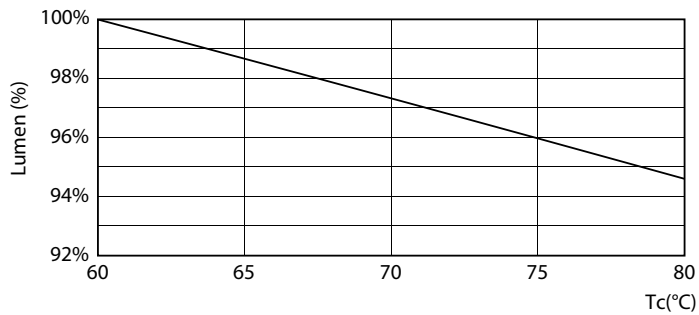

Life Expectancy Diagram - Ecofit Mains LEDtube 1200mm 16W 765 G

Lumen Maintenance Diagram - Ecofit Mains LEDtube 1200mm 16W 765 G