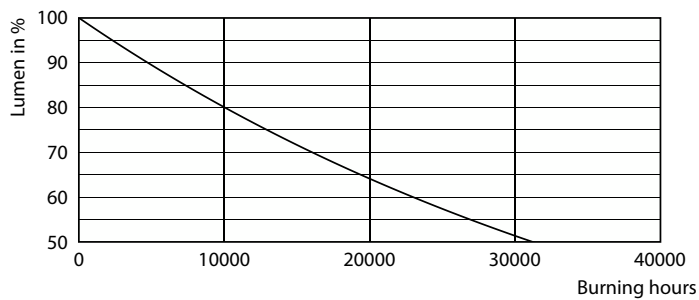

Product data

General Information		Starting Time (Nom)	
Cap-Base	G13 [Medium Bi-Pin Fluorescent]		0.5 s
Nominal lifetime	15,000 hour(s)	Warm-up time to 60% light	0.5 s
Switching Cycle	50,000	Power Factor (Fraction)	0.5
Lighting Technology	LED	Voltage (Nom)	220-240 V
EU RoHS compliant	Yes		
Light Technical		Temperature	
Color Code	765 [CCT of 6500K]	Ambient temperature range	-20 °C to 45 °C
Beam Angle (Nom)	240 degree(s)	T-Case Maximum (Nom)	60 °C
Luminous Flux	1,600 lumen		
Color Designation	Cool Daylight	Controls and Dimming	
Correlated Color Temperature (Nom)	6500 K	Dimmable	No
Luminous Efficacy (rated) (Nom)	100.00 lm/W		
Color Consistency	<7	Mechanical and Housing	
Color rendering index (CRI)	73	Product Length	1,200 mm
LLMF At End Of Nominal Lifetime (Nom)	70 %	Bulb Shape	Tube, double-ended
Operating and Electrical			
Line Frequency	50 to 60 Hz	Approval and Application	
Input Frequency	50 to 60 Hz	Energy Saving Product	Yes
Power Consumption	16 W	Suitable For Accent Lighting	No
		Approval Marks	RoHS compliance KEMA Keur certificate
		Energy Consumption kWh/1000 h	16 kWh

Ecofit Ledtubes T8

Lifetime

Life Expectancy Diagram - Ecofit Mains LEDtube 1200mm 16W 765 G

Life Expectancy Diagram

Lumen Maintenance Diagram - Ecofit Mains LEDtube 1200mm 16W 765 G

Life Expectancy Diagram - Ecofit Mains LEDtube 1200mm 16W 765 G