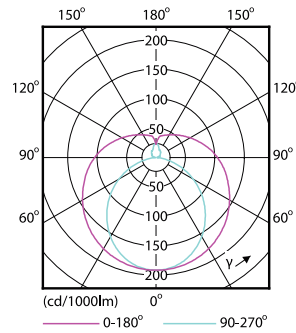

Material Nr. (12NC)

929001127511

Full product name

Ecofit Mains LEDtube 1200mm 16W 765 G

EAN/UPC - Case

8718699657680

Dimensional drawing

Product	D1	D2	A1	A2	A3
Ecofit Mains LEDtube 1200mm 16W 765 G	25.68 mm	28 mm	1,198.0 mm	1,205.0 mm	1,212.0 mm

Photometric data

General uniform lighting - Ecofit Mains LEDtube 1200mm 16W 765 G

Light Distribution Diagram - Ecofit Mains LEDtube 1200mm 16W 765 G

Spectral Power Distribution Colour - Ecofit Mains LEDtube 1200mm 16W 765 G