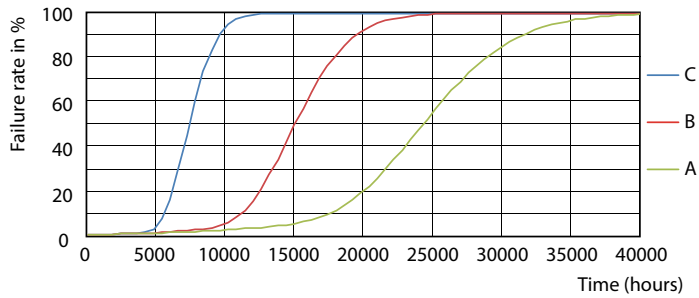

Ecofit Ledtubes T8

Lifetime