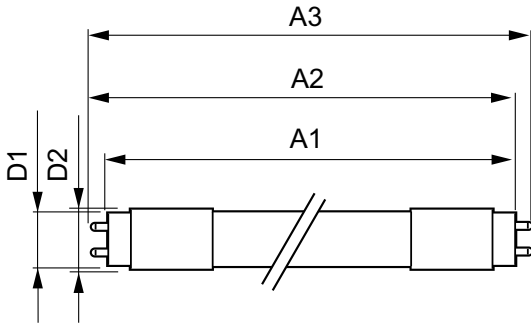

Ecofit Ledtubes T8

Product Data

Full product code	871869965767300
Order product name	Ecofit Mains LEDtube 1200mm 16W 765 G
Order code	929001127511
Numerator - Quantity Per Pack	1
Numerator - Packs per outer box	20

Material Nr. (12NC)

929001127511

Full product name

Ecofit Mains LEDtube 1200mm 16W 765 G

EAN/UPC - Case

8718699657680

Dimensional drawing

Product	D1	D2	A1	A2	A3
Ecofit Mains LEDtube 1200mm 16W 765 G	25.68 mm	28 mm	1,198.0 mm	1,205.0 mm	1,212.0 mm

Photometric data

General uniform lighting - Ecofit Mains LEDtube 1200mm 16W 765 G

Light Distribution Diagram - Ecofit Mains LEDtube 1200mm 16W 765 G

Spectral Power Distribution Colour - Ecofit Mains LEDtube 1200mm 16W 765 G