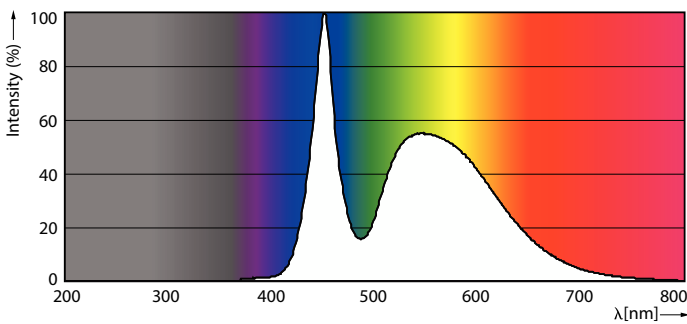

Product data

General Information		Starting Time (Nom)	
Cap-Base	G13 [Medium Bi-Pin Fluorescent]		0.5 s
Nominal lifetime	15,000 hour(s)	Warm-up time to 60% light	0.5 s
Switching Cycle	50,000	Power Factor (Fraction)	0.5
Lighting Technology	LED	Voltage (Nom)	220-240 V
EU RoHS compliant	Yes		
Light Technical		Temperature	
Color Code	765 [CCT of 6500K]	Ambient temperature range	-20 °C to 45 °C
Beam Angle (Nom)	240 degree(s)	T-Case Maximum (Nom)	60 °C
Luminous Flux	1,600 lumen		
Color Designation	Cool Daylight	Controls and Dimming	
Correlated Color Temperature (Nom)	6500 K	Dimmable	No
Luminous Efficacy (rated) (Nom)	100.00 lm/W		
Color Consistency	<7	Mechanical and Housing	
Color rendering index (CRI)	73	Product Length	1,200 mm
LLMF At End Of Nominal Lifetime (Nom)	70 %	Bulb Shape	Tube, double-ended
Operating and Electrical			
Line Frequency	50 to 60 Hz	Approval and Application	
Input Frequency	50 to 60 Hz	Energy Saving Product	Yes
Power Consumption	16 W	Suitable For Accent Lighting	No
		Approval Marks	RoHS compliance KEMA Keur certificate
		Energy Consumption kWh/1000 h	16 kWh

Photometric data

General uniform lighting - Ecofit Mains LEDtube 1200mm 16W 765 G

Light Distribution Diagram - Ecofit Mains LEDtube 1200mm 16W 765 G

Spectral Power Distribution Colour - Ecofit Mains LEDtube 1200mm 16W 765 G