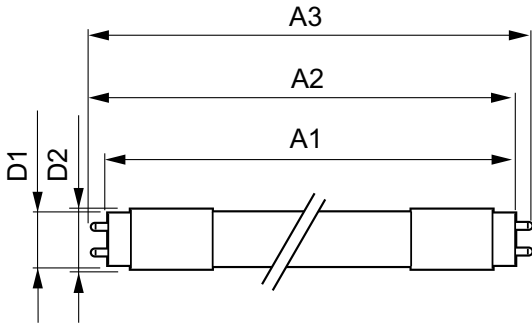

Essential LEDtube

Product Data

Full product code	694793910548900
Order product name	LEDtube 1200mm 16W 765 T8 CN I
EAN/UPC - Product	6947939105489
Order code	929001127510
Numerator - Quantity Per Pack	1

Numerator - Packs per outer box	20
Material Nr. (12NC)	929001127510
Net Weight (Piece)	0.172 kg

Dimensional drawing

LEDtube 1200mm 16W 765

Product	D1	D2	A1	A2	A3
LEDtube 1200mm 16W 765 T8 CN I	25.68 mm	28 mm	1198.0 mm	1205.0 mm	1212.0 mm

Photometric data