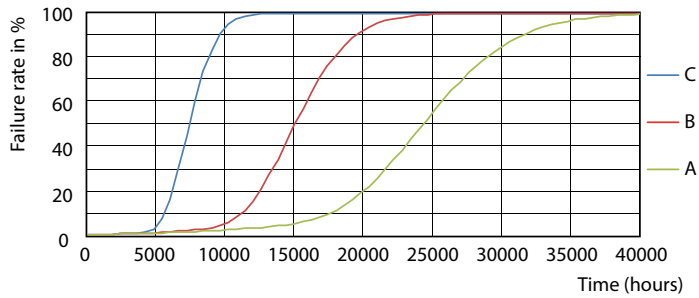

Essential LEDtube

Lifetime