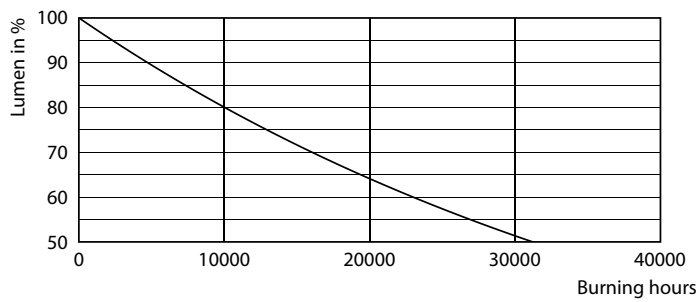

## Lifetime

LEDtube 15K FailureRate

LEDtube 15K

LEDtube 15K LumenVsTc

LEDtube 15K LifetimeVsTc

LEDtube 15K