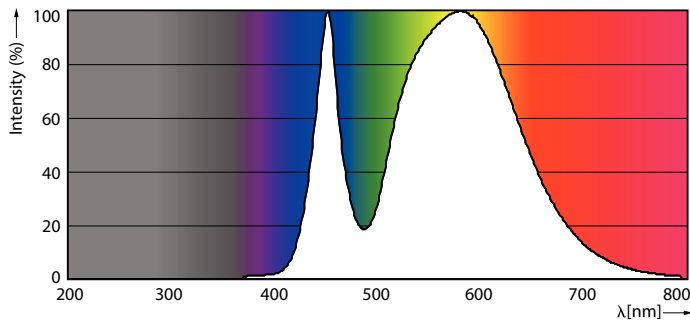

Spectral Power Distribution Colour - Ecofit Mains LEDtube 1200mm 16W 740 G