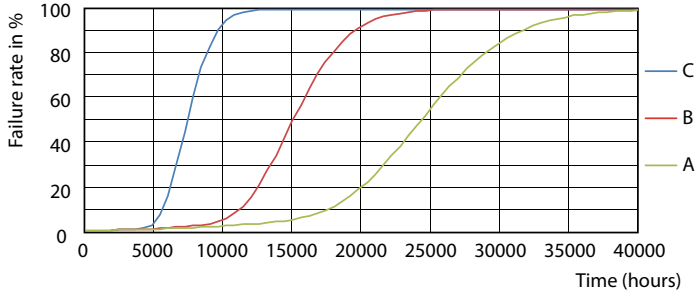

Ecofit Ledtubes T8

Lifetime