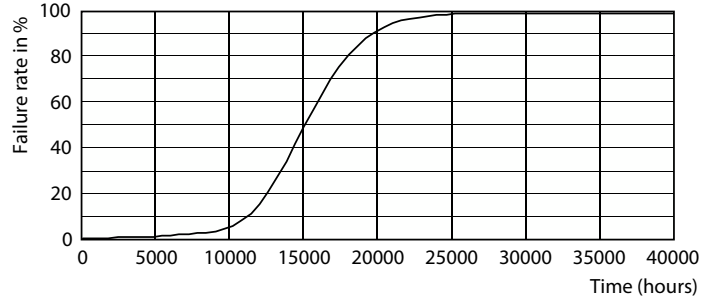

Life Expectancy Diagram

Ecofit Ledtubes T8

Lifetime