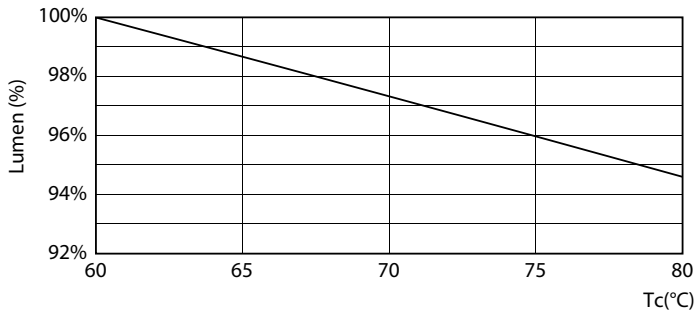

Life Expectancy Diagram - Ecofit Mains LEDtube 1200mm 16W 740 G

Lumen Maintenance Diagram - Ecofit Mains LEDtube 1200mm 16W 740 G