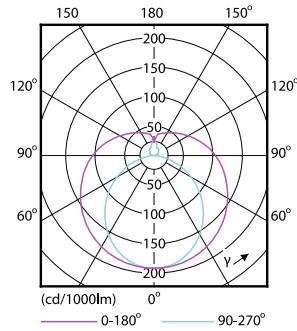

Light Distribution Diagram - Ecofit Mains LEDtube 1200mm 16W 740 G