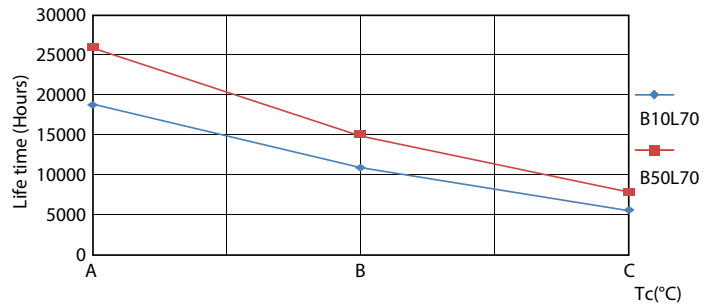

Life Expectancy Diagram - Ecofit Mains LEDtube 1200mm 16W 740 G