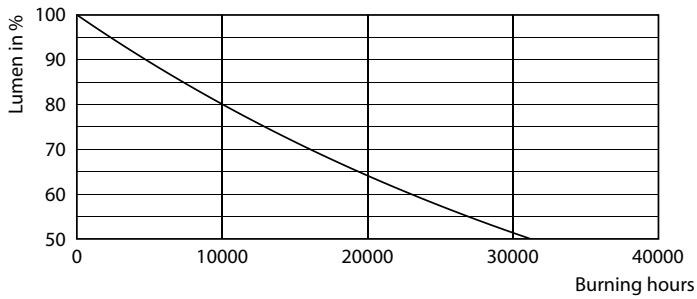

### Product data

General Information		Starting Time (Nom)	
Cap-Base	G13 [Medium Bi-Pin Fluorescent]		0.5 s
Nominal lifetime	15,000 hour(s)	Warm-up time to 60% light	0.5 s
Switching Cycle	50,000	Power Factor (Fraction)	0.5
Lighting Technology	LED	Voltage (Nom)	220-240 V
EU RoHS compliant	Yes		
Light Technical		Temperature	
Color Code	740 [CCT of 4000K]	Ambient temperature range	-20 °C to 45 °C
Beam Angle (Nom)	240 degree(s)	T-Case Maximum (Nom)	60 °C
Luminous Flux	1,600 lumen		
Color Designation	Cool White (CW)	Controls and Dimming	
Correlated Color Temperature (Nom)	4000 K	Dimmable	No
Luminous Efficacy (rated) (Nom)	100.00 lm/W		
Color Consistency	<7	Mechanical and Housing	
Color rendering index (CRI)	73	Product Length	1,200 mm
LLMF At End Of Nominal Lifetime (Nom)	70 %	Bulb Shape	Tube, double-ended
Operating and Electrical			
Line Frequency	50 to 60 Hz	Approval and Application	
Input Frequency	50 to 60 Hz	Energy Saving Product	Yes
Power Consumption	16 W	Suitable For Accent Lighting	No
		Approval Marks	RoHS compliance KEMA Keur certificate
		Energy Consumption kWh/1000 h	16 kWh

## Lifetime

Life Expectancy Diagram - Ecofit Mains LEDtube 1200mm 16W 740 G

Life Expectancy Diagram

Lumen Maintenance Diagram - Ecofit Mains LEDtube 1200mm 16W 740 G

Life Expectancy Diagram - Ecofit Mains LEDtube 1200mm 16W 740 G