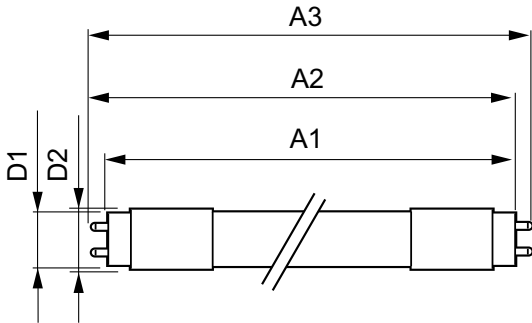

Ecofit Ledtubes T8

Product Data	
Full product code	871869965765900
Order product name	Ecofit Mains LEDtube 1200mm 16W 740 G
Order code	929001127411
Numerator - Quantity Per Pack	1
Numerator - Packs per outer box	20

Material Nr. (12NC)	929001127411
Full product name	Ecofit Mains LEDtube 1200mm 16W 740 G
EAN/UPC - Case	8718699657666

Dimensional drawing

Product	D1	D2	A1	A2	A3
Ecofit Mains LEDtube 1200mm 16W 740 G	25.68 mm	28 mm	1,198.0 mm	1,205.0 mm	1,212.0 mm

Photometric data