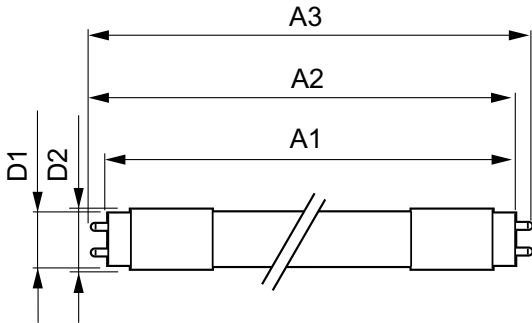

Essential LEDtube

Product Data

Full product code	694793910546500
Order product name	LEDtube 1200mm 16W 740 T8 CN I
EAN/UPC - Product	6947939105465
Order code	929001127410
Numerator - Quantity Per Pack	1

Numerator - Packs per outer box	20
Material Nr. (12NC)	929001127410
Net Weight (Piece)	0.172 kg

Dimensional drawing

LEDtube 1200mm 16W 740

Product	D1	D2	A1	A2	A3
LEDtube 1200mm 16W 740 T8 CN I	25.68 mm	28 mm	1198.0 mm	1205.0 mm	1212.0 mm

Photometric data