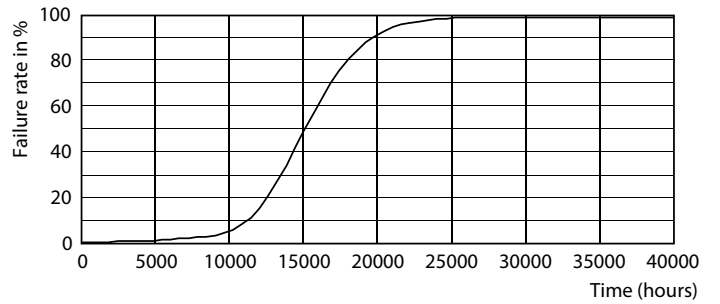

Product data

General Information	
Cap-Base	G13 [Medium Bi-Pin Fluorescent]
EU RoHS compliant	Yes
Nominal Lifetime (Nom)	15000 h
Switching Cycle	50000X
Light Technical	
Color Code	740 [CCT of 4000K]
Beam Angle (Nom)	240 °
Luminous Flux (Nom)	1600 lm
Color Designation	Cool White (CW)
Correlated Color Temperature (Nom)	4000 K
Luminous Efficacy (rated) (Nom)	100.00 lm/W
Color Consistency	<6
Color Rendering Index (Nom)	73
LLMF At End Of Nominal Lifetime (Nom)	70 %
Operating and Electrical	
Input Frequency	50 to 60 Hz
Power (Nom)	16 W
Starting Time (Nom)	0.5 s
Warm Up Time to 60% Light (Nom)	0.5 s
Power Factor (Nom)	0.5

Photometric data

General Uniform Lighting
1 - T800 T800 16W 740 T8 CN I G

LEDtube 1200mm 16W 740 T8 CN I G

LEDtube 1200mm 16W 740 T8 CN I G

LEDtube 16W G13 740 CN I G

Essential LEDtube

Lifetime

LEDtube 15K FailureRate