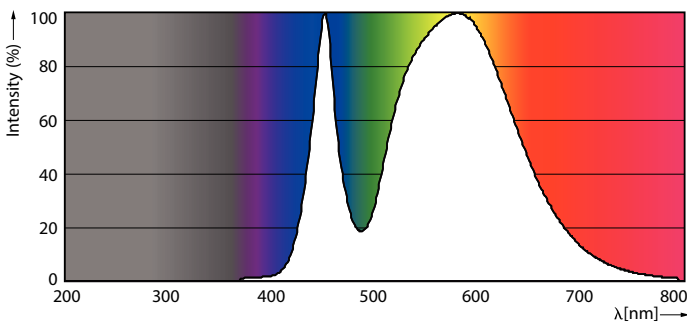

LEDtube 1200mm 16W 740 T8 CN I G

LEDtube 16W G13 740 CN I G