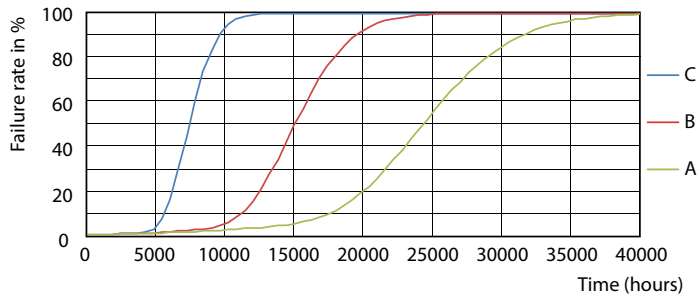

Product data

General Information	
Cap-Base	G13 [Medium Bi-Pin Fluorescent]
EU RoHS compliant	Yes
Nominal Lifetime (Nom)	15000 h
Switching Cycle	50000X
Light Technical	
Color Code	740 [CCT of 4000K]
Beam Angle (Nom)	240 °
Luminous Flux (Nom)	1600 lm
Color Designation	Cool White (CW)
Correlated Color Temperature (Nom)	4000 K
Luminous Efficacy (rated) (Nom)	100.00 lm/W
Color Consistency	<6
Color Rendering Index (Nom)	73
LLMF At End Of Nominal Lifetime (Nom)	70 %
Operating and Electrical	
Input Frequency	50 to 60 Hz
Power (Nom)	16 W
Starting Time (Nom)	0.5 s
Warm Up Time to 60% Light (Nom)	0.5 s
Power Factor (Nom)	0.5

Photometric data

General Uniform Lighting
1 - T800 T800 16W 740 T8 CN I G

LEDtube 1200mm 16W 740 T8 CN I G

LEDtube 1200mm 16W 740 T8 CN I G

LEDtube 16W G13 740 CN I G

Essential LEDtube

Lifetime

LEDtube 15K FailureRate