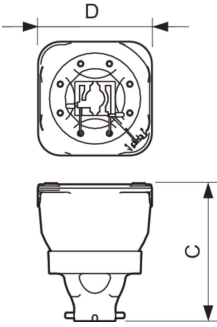

MSD Platinum (Touring/Stage)

EAN/UPC - Product/Case	8718699651985
Numerator - Packs per outer box	8
EAN/UPC - Case	8718699651992

Dimensional drawing

Product	D (max)	O	C (max)
MSD Platinum 400S Flex 1CT/8	58.5 mm	1.2 mm	72 mm