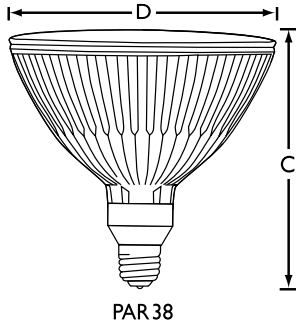

MasterColor CDM PAR38

Order code	928493830901
Material Nr. (12NC)	928493830901
Numerator - Quantity Per Pack	1
EAN/UPC - Product/Case	046677456498

Numerator - Packs per outer box	12
EAN/UPC - Case	50046677456493

Dimensional drawing

Product	D	D	C (max)
CDM70/PAR38/FL/4K ALTO ELITE 12PK	4.76 inch	121.0 mm	134.0 mm