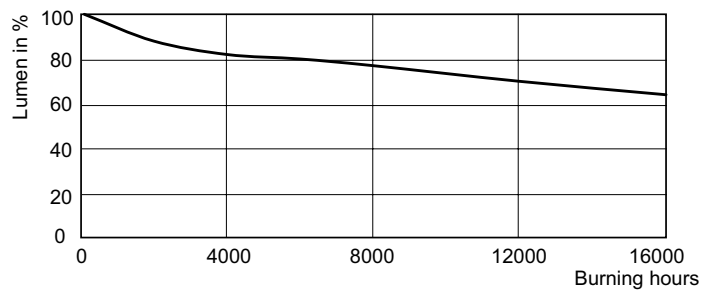

Lifetime

Life Expectancy Diagram - CDM70/PAR38/FL/4K ALTO ELITE 12PK

Lumen Maintenance Diagram - CDM70/PAR38/FL/4K ALTO ELITE 12PK