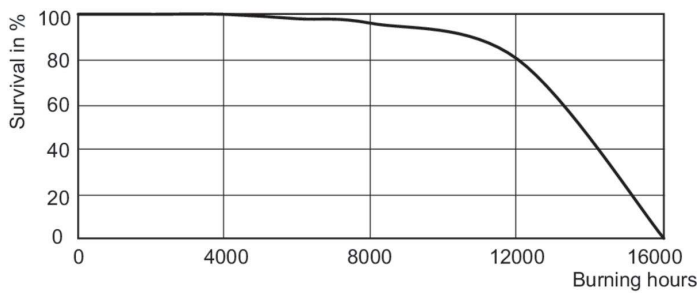

Lifetime

Life Expectancy Diagram - CDM70/PAR38/FL/4K ALTO ELITE 12PK

Lumen Maintenance Diagram - CDM70/PAR38/FL/4K ALTO ELITE 12PK