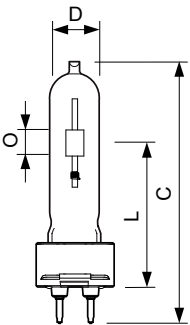

Luminous Efficacy (rated) (Nom)	85 lm/W
Color rendering index (CRI)	92
Arc Length O (Nom)	6 mm
Operating and Electrical	
Power Consumption	73.2 W
Voltage (Nom)	88 V
Voltage (Nom)	88 V
Controls and Dimming	
Dimmable	No

MASTERC colour CDM-T

Mechanical and Housing

Bulb Finish	Clear
Bulb Shape	T19

Approval and Application

Energy Efficiency Class	G
Mercury (Hg) Content (Max)	6.1 mg
Mercury (Hg) Content (Nom)	6.1 mg
Energy Consumption kWh/1000 h	74 kWh
EPREL Registration Number	473337

Product Data

Order product name	MASTERC CDM-T 70W/942 G12 1CT/12
--------------------	----------------------------------

Full product name	MASTERC CDM-T 70W/942 G12 1CT/12
Full product code	871150019927015
Order code	928084505131
Material Nr. (12NC)	928084505131
Numerator - Quantity Per Pack	1
EAN/UPC - Product/Case	8711500199270
Numerator - Packs per outer box	12
EAN/UPC - Case	8711500199287

Dimensional drawing

Product	D (max)	D	O	L (min)	L (max)	L	C (max)
MASTERC CDM-T 70W/942 G12 1CT/12	20 mm	0.75 inch	6 mm	55 mm	57 mm	56 mm	103 mm

Photometric data

Spectral Power Distribution Colour - MASTERC CDM-T 70W/942 G12 1CT/12