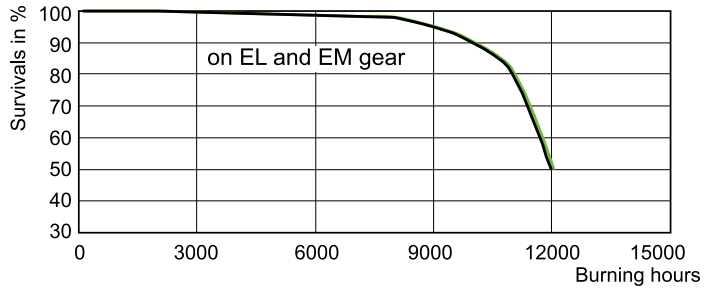

MASTERColour CDM-T

Lifetime

Life Expectancy Diagram - MASTERC CDM-T 70W/942 G12 1CT/12

Lumen Maintenance Diagram - MASTERC CDM-T 70W/942 G12 1CT/12