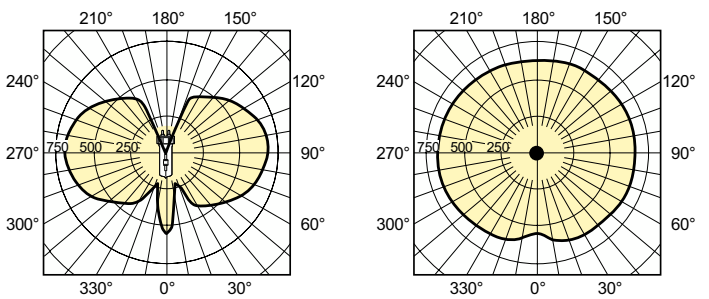

Product data

General Information	
Cap-Base	G12
Operating Position	UNIVERSAL [Any or Universal (U)]
Flux measurement reference	Sphere
Life to 50% Failures (Nom)	12,000 hour(s)
Light Technical	
Color Code	942 [CCT of 4200K]
Luminous Flux	6,200 lm
Color Designation	Cool White (CW)
Chromaticity Coordinate X (Nom)	0.371
Chromaticity Coordinate Y (Nom)	0.366
Correlated Color Temperature (Nom)	4200 K

Luminous Efficacy (rated) (Nom)	85 lm/W
Color rendering index (CRI)	92
Arc Length O (Nom)	6 mm
Operating and Electrical	
Power Consumption	73.2 W
Voltage (Nom)	88 V
Voltage (Nom)	88 V
Controls and Dimming	
Dimmable	No

Product Data

Order product name	MASTERC CDM-T 70W/942 G12 1CT/12
--------------------	----------------------------------

Full product name	MASTERC CDM-T 70W/942 G12 1CT/12
Full product code	871150019927015
Order code	928084505131
Material Nr. (12NC)	928084505131
Numerator - Quantity Per Pack	1
EAN/UPC - Product/Case	8711500199270
Numerator - Packs per outer box	12
EAN/UPC - Case	8711500199287

Dimensional drawing

Product	D (max)	D	O	L (min)	L (max)	L	C (max)
MASTERC CDM-T 70W/942 G12 1CT/12	20 mm	0.75 inch	6 mm	55 mm	57 mm	56 mm	103 mm

Photometric data

Spectral Power Distribution Colour - MASTERC CDM-T 70W/942 G12 1CT/12