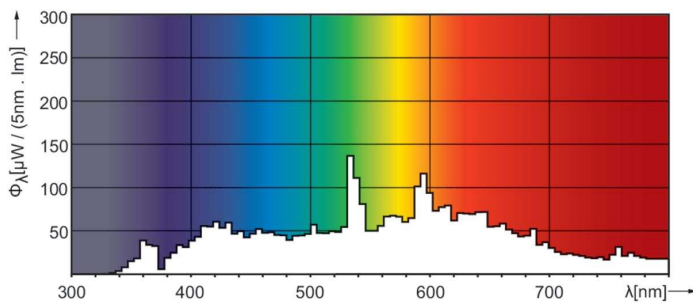

Luminous Efficacy (rated) (Nom)	85 lm/W
Color rendering index (CRI)	92
Arc Length O (Nom)	6 mm
Operating and Electrical	
Power Consumption	73.2 W
Voltage (Nom)	88 V
Voltage (Nom)	88 V
Controls and Dimming	
Dimmable	No

MASTERC colour CDM-T

Mechanical and Housing

Bulb Finish	Clear
Bulb Shape	T19

Approval and Application

Energy Efficiency Class	G
Mercury (Hg) Content (Max)	6.1 mg
Mercury (Hg) Content (Nom)	6.1 mg
Energy Consumption kWh/1000 h	74 kWh
EPREL Registration Number	473337

Product Data

Order product name	MASTERC CDM-T 70W/942 G12 1CT/12
--------------------	----------------------------------

Full product name	MASTERC CDM-T 70W/942 G12 1CT/12
Full product code	871150019927015
Order code	928084505131
Material Nr. (12NC)	928084505131
Numerator - Quantity Per Pack	1
EAN/UPC - Product/Case	8711500199270
Numerator - Packs per outer box	12
EAN/UPC - Case	8711500199287

Dimensional drawing

Product	D (max)	D	O	L (min)	L (max)	L	C (max)
MASTERC CDM-T 70W/942 G12 1CT/12	20 mm	0.75 inch	6 mm	55 mm	57 mm	56 mm	103 mm

Photometric data

Spectral Power Distribution Colour - MASTERC CDM-T 70W/942 G12 1CT/12