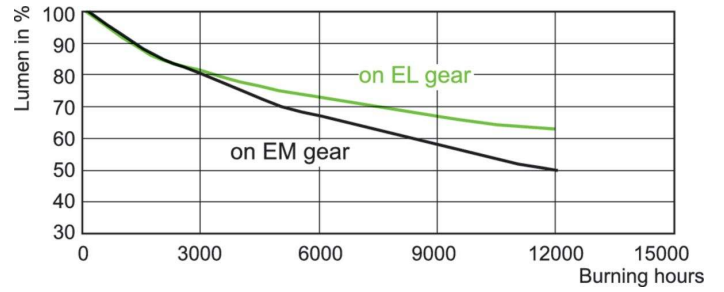

MASTERColour CDM-T

Lifetime

Life Expectancy Diagram - MASTERC CDM-T 70W/942 G12 1CT/12

Lumen Maintenance Diagram - MASTERC CDM-T 70W/942 G12 1CT/12