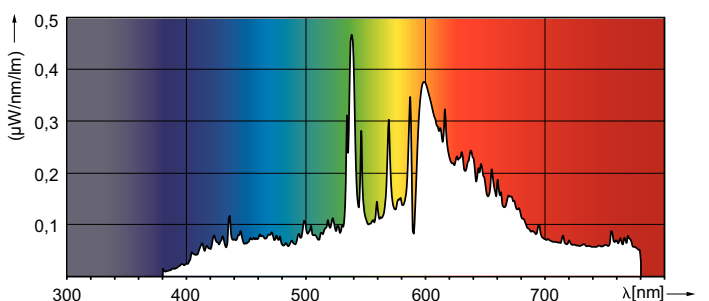

Photometric data

Light Distribution Diagram - MASTERC CDM-T 150W/830 G12 1CT

Spectral Power Distribution Colour - MASTERC CDM-T 150W/830 G12 1CT