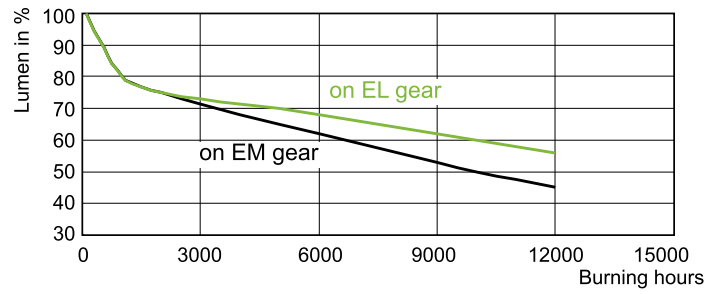

MASTERC colour CDM-T

Lifetime

Life Expectancy Diagram - MASTERC CDM-T 150W/830 G12 1CT

Lumen Maintenance Diagram - MASTERC CDM-T 150W/830 G12 1CT