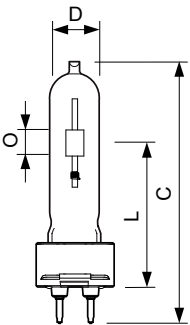

Luminous Efficacy (rated) (Nom)	88 lm/W
Color rendering index (CRI)	88
Arc Length O (Nom)	9 mm
Operating and Electrical	
Power Consumption	150.1 W
Voltage (Nom)	96 V
Voltage (Nom)	96 V
Controls and Dimming	
Dimmable	No

MASTERC colour CDM-T

Mechanical and Housing

Bulb Finish	Clear
Bulb Shape	T19

Approval and Application

Energy Efficiency Class	G
Mercury (Hg) Content (Max)	14.3 mg
Mercury (Hg) Content (Nom)	14.3 mg
Energy Consumption kWh/1000 h	151 kWh
EPREL Registration Number	473335

Product Data

Order product name	MASTERC CDM-T 150W/830 G12 1CT
--------------------	--------------------------------

Full product name	MASTERC CDM-T 150W/830 G12 1CT
Full product code	871150019780115
Order code	928083705125
Material Nr. (12NC)	928083705125
Numerator - Quantity Per Pack	1
EAN/UPC - Product/Case	8711500197801
Numerator - Packs per outer box	12
EAN/UPC - Case	8711500197818

Dimensional drawing

Product	D (max)	D	O	L (min)	L (max)	L	C (max)
MASTERC CDM-T 150W/830 G12 1CT	20 mm	0.75 inch	9 mm	55 mm	57 mm	56 mm	110 mm

Photometric data

Light Distribution Diagram - MASTERC CDM-T 150W/830 G12 1CT