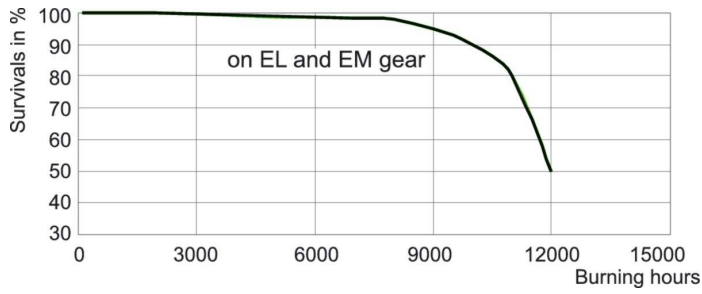

MASTERC colour CDM-T

Lifetime

Life Expectancy Diagram - MASTERC CDM-T 150W/830 G12 1CT

Lumen Maintenance Diagram - MASTERC CDM-T 150W/830 G12 1CT