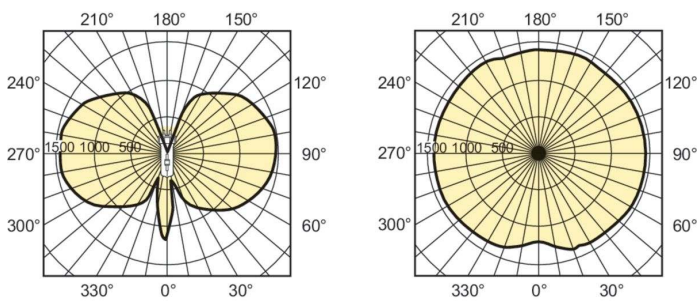

Product data

General Information	
Cap-Base	G12
Operating Position	UNIVERSAL [Any or Universal (U)]
Flux measurement reference	Sphere
Life to 50% Failures (Nom)	12,000 hour(s)
Light Technical	
Color Code	830 [CCT of 3000K]
Luminous Flux	13,000 lm
Color Designation	Warm White (WW)
Chromaticity Coordinate X (Nom)	0.434
Chromaticity Coordinate Y (Nom)	0.398
Correlated Color Temperature (Nom)	3000 K

Luminous Efficacy (rated) (Nom)	88 lm/W
Color rendering index (CRI)	88
Arc Length O (Nom)	9 mm
Operating and Electrical	
Power Consumption	150.1 W
Voltage (Nom)	96 V
Voltage (Nom)	96 V
Controls and Dimming	
Dimmable	No

MASTERC colour CDM-T

Mechanical and Housing

Bulb Finish	Clear
Bulb Shape	T19

Approval and Application

Energy Efficiency Class	G
Mercury (Hg) Content (Max)	14.3 mg
Mercury (Hg) Content (Nom)	14.3 mg
Energy Consumption kWh/1000 h	151 kWh
EPREL Registration Number	473335

Dimensional drawing

Product	D (max)	D	O	L (min)	L (max)	L	C (max)
MASTERC CDM-T 150W/830 G12 1CT	20 mm	0.75 inch	9 mm	55 mm	57 mm	56 mm	110 mm

Photometric data

Light Distribution Diagram - MASTERC CDM-T 150W/830 G12 1CT