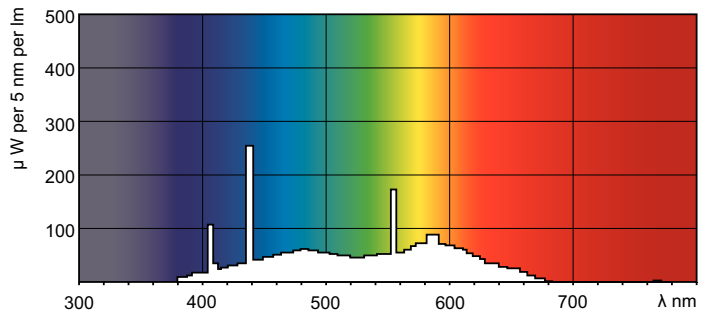

TL-D Standard Colours

TL-D 58W/54-765 1SL/25

TL-D Standard Colors lamps (tube diameter of 26 mm) create atmospheres from warm white to cool daylight. Lamps with moderate efficacy and color rendering.

Warnings and Safety

Product data

General Information		Voltage (Nom)	
Cap-Base	G13 [Medium Bi-Pin Fluorescent]		111 V
Life To 10% Failures (Nom)	10000 h	Controls and Dimming	
Life to 50% Failures (Nom)	13000 h	Dimmable	Yes
Light Technical		Approval and Application	
Color Code	54-765	Energy Efficiency Label (EEL)	A
Luminous Flux (Nom)	4000 lm	Mercury (Hg) Content (Nom)	8.0 mg
Color Designation	Cool Daylight	Energy Consumption kWh/1000 h	68 kWh
Lumen Maintenance 10000 h (Nom)	75 %	Product Data	
Lumen Maintenance 2000 h (Nom)	90 %	Full product code	872790081590000
Lumen Maintenance 5000 h (Nom)	80 %	Order product name	TL-D 58W/54-765 1SL/25
Correlated Color Temperature (Nom)	6200 K	EAN/UPC - Product	8727900815900
Color Rendering Index (Nom)	72	Order code	928049005451
Operating and Electrical		Numerator - Quantity Per Pack	1
Power (Nom)	58.5 W	Numerator - Packs per outer box	25
Lamp Current (Nom)	0.670 A	Material Nr. (12NC)	928049005451

TL-D Standard Colours

Net Weight (Piece)	167.000 g
ILCOS Code	FD-58/62/2A-E-G13

Dimensional drawing

TL-D 58W/54-765

Product	D (max)	A (max)	B (max)	B (min)	C (max)
TL-D 58W/54-765 1SL/25	28 mm	1500.0 mm	1507.1 mm	1504.7 mm	1514.2 mm

Photometric data

LDPB_TL-DSTD_54-765-Spectral power distribution B/W

LDPO_TL-DSTD_54-765-Spectral power distribution Colour

Lifetime

LDLE_TL-DSTD_0001-Life expectancy diagram

LDLE_TL-DSTD_0002-Life expectancy diagram