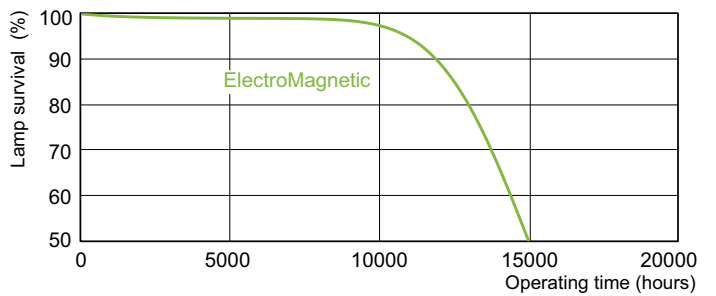

Product data

General Information		Voltage (Nom)	
Cap-Base	G13 [Medium Bi-Pin Fluorescent]		111 V
Life To 10% Failures (Nom)	10000 h	Controls and Dimming	
Life to 50% Failures (Nom)	13000 h	Dimmable	Yes
Light Technical		Approval and Application	
Color Code	54-765	Energy Efficiency Label (EEL)	A
Luminous Flux (Nom)	4000 lm	Mercury (Hg) Content (Nom)	8.0 mg
Color Designation	Cool Daylight	Energy Consumption kWh/1000 h	68 kWh
Lumen Maintenance 10000 h (Nom)	75 %	Product Data	
Lumen Maintenance 2000 h (Nom)	90 %	Full product code	872790081590000
Lumen Maintenance 5000 h (Nom)	80 %	Order product name	TL-D 58W/54-765 1SL/25
Correlated Color Temperature (Nom)	6200 K	EAN/UPC - Product	8727900815900
Color Rendering Index (Nom)	72	Order code	928049005451
Operating and Electrical		Numerator - Quantity Per Pack	1
Power (Nom)	58.5 W	Numerator - Packs per outer box	25
Lamp Current (Nom)	0.670 A	Material Nr. (12NC)	928049005451

Photometric data

LDPB_TL-DSTD_54-765-Spectral power distribution B/W

LDPO_TL-DSTD_54-765-Spectral power distribution Colour

Lifetime

LDLE_TL-DSTD_0001-Life expectancy diagram

LDLE_TL-DSTD_0002-Life expectancy diagram