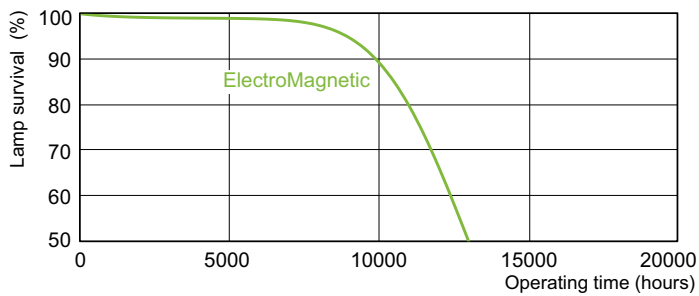

Product data

General Information		Voltage (Nom)	
Cap-Base	G13 [Medium Bi-Pin Fluorescent]		111 V
Life To 10% Failures (Nom)	10000 h	Controls and Dimming	
Life to 50% Failures (Nom)	13000 h	Dimmable	Yes
Light Technical		Approval and Application	
Color Code	54-765	Energy Efficiency Label (EEL)	A
Luminous Flux (Nom)	4000 lm	Mercury (Hg) Content (Nom)	8.0 mg
Color Designation	Cool Daylight	Energy Consumption kWh/1000 h	68 kWh
Lumen Maintenance 10000 h (Nom)	75 %	Product Data	
Lumen Maintenance 2000 h (Nom)	90 %	Full product code	872790081590000
Lumen Maintenance 5000 h (Nom)	80 %	Order product name	TL-D 58W/54-765 1SL/25
Correlated Color Temperature (Nom)	6200 K	EAN/UPC - Product	8727900815900
Color Rendering Index (Nom)	72	Order code	928049005451
Operating and Electrical		Numerator - Quantity Per Pack	1
Power (Nom)	58.5 W	Numerator - Packs per outer box	25
Lamp Current (Nom)	0.670 A	Material Nr. (12NC)	928049005451

Photometric data

LDPB_TL-DSTD_54-765-Spectral power distribution B/W

LDPO_TL-DSTD_54-765-Spectral power distribution Colour

Lifetime

LDLE_TL-DSTD_0001-Life expectancy diagram

LDLE_TL-DSTD_0002-Life expectancy diagram