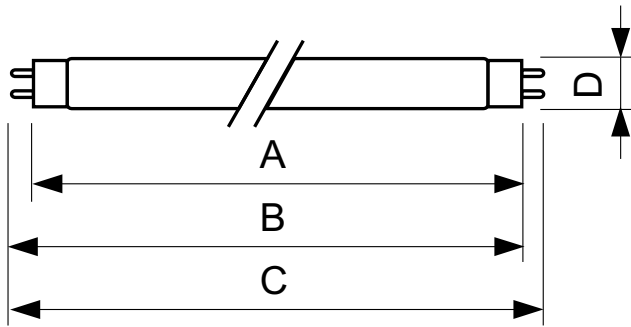

### Product data

<b>General information</b>		<b>Voltage (Nom)</b>		111 V	
Cap-Base	G13 [ Medium Bi-Pin Fluorescent]	<b>Controls and dimming</b>			
Life To 10% Failures (Nom)	10000 h	Dimmable	Yes		
Life to 50% Failures (Nom)	13000 h	<b>Mechanical and housing</b>			
<b>Light technical</b>		Bulb Shape	T8 [ 26 mm (T8)]		
Color Code	54-765	<b>Approval and application</b>			
Luminous Flux (Nom)	4000 lm	Mercury (Hg) Content (Nom)	5.0 mg		
Color Designation	Cool Daylight	Energy Consumption kWh/1000 h	68 kWh		
Lumen Maintenance 10000 h (Nom)	75 %	<b>Product data</b>			
Lumen Maintenance 2000 h (Nom)	90 %	Full product code	872790081590000		
Lumen Maintenance 5000 h (Nom)	80 %	Order product name	TL-D 58W/54-765 1SL/25		
Correlated Color Temperature (Nom)	6200 K	EAN/UPC - Product	8727900815900		
Color Rendering Index (Nom)	72	Order code	928049005451		
<b>Operating and electrical</b>		Numerator - Quantity Per Pack	1		
Power (Nom)	58.5 W				
Lamp Current (Nom)	0.670 A				

# TL-D Standard Colours

Numerator - Packs per outer box	25
Material Nr. (12NC)	928049005451
Net Weight (Piece)	167.000 g

ILCOS Code	FD-58/62/2A-E-G13
------------	-------------------

## Dimensional drawing

TL-D 58W/54-765 1SL/25

Product	D (max)	A (max)	B (max)	B (min)	C (max)
TL-D 58W/54-765 1SL/25	28 mm	1500.0 mm	1507.1 mm	1504.7 mm	1514.2 mm