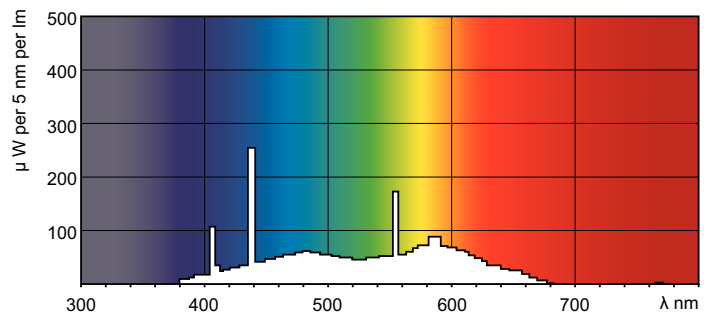

### Product data

<b>General information</b>		<b>Voltage (Nom)</b>		111 V	
Cap-Base	G13 [ Medium Bi-Pin Fluorescent]	<b>Controls and dimming</b>			
Life To 10% Failures (Nom)	10000 h	Dimmable	Yes		
Life to 50% Failures (Nom)	13000 h	<b>Mechanical and housing</b>			
<b>Light technical</b>		Bulb Shape	T8 [ 26 mm (T8)]		
Color Code	54-765	<b>Approval and application</b>			
Luminous Flux (Nom)	4000 lm	Mercury (Hg) Content (Nom)	5.0 mg		
Color Designation	Cool Daylight	Energy Consumption kWh/1000 h	68 kWh		
Lumen Maintenance 10000 h (Nom)	75 %	<b>Product data</b>			
Lumen Maintenance 2000 h (Nom)	90 %	Full product code	872790081590000		
Lumen Maintenance 5000 h (Nom)	80 %	Order product name	TL-D 58W/54-765 1SL/25		
Correlated Color Temperature (Nom)	6200 K	EAN/UPC - Product	8727900815900		
Color Rendering Index (Nom)	72	Order code	928049005451		
<b>Operating and electrical</b>		Numerator - Quantity Per Pack	1		
Power (Nom)	58.5 W				
Lamp Current (Nom)	0.670 A				

## Dimensional drawing

TL-D 58W/54-765 1SL/25

Product	D (max)	A (max)	B (max)	B (min)	C (max)
TL-D 58W/54-765 1SL/25	28 mm	1500.0 mm	1507.1 mm	1504.7 mm	1514.2 mm

## Photometric data

LDPB\_TL-DSTD\_54-765-Spectral power distribution B/W

LDPO\_TL-DSTD\_54-765-Spectral power distribution Colour