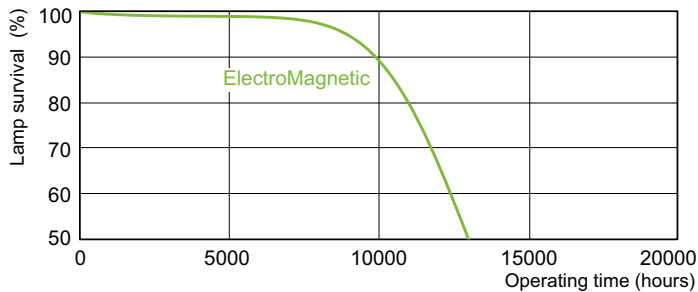

Lifetime

LDLE_TL-DSTD_0001-Life expectancy diagram