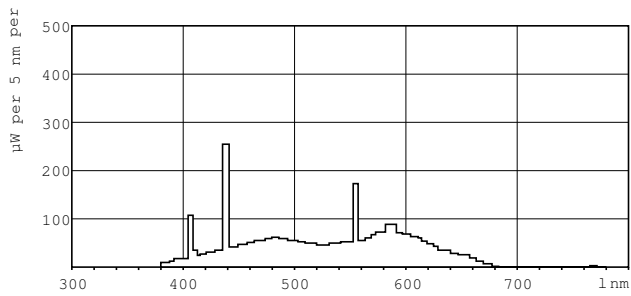

Product data

General Information		Voltage (Nom)	
Cap-Base	G13 [Medium Bi-Pin Fluorescent]		111 V
Life To 10% Failures (Nom)	10000 h	Controls and Dimming	
Life to 50% Failures (Nom)	13000 h	Dimmable	Yes
Light Technical		Approval and Application	
Color Code	54-765	Energy Efficiency Label (EEL)	A
Luminous Flux (Nom)	4000 lm	Mercury (Hg) Content (Nom)	8.0 mg
Color Designation	Cool Daylight	Energy Consumption kWh/1000 h	68 kWh
Lumen Maintenance 10000 h (Nom)	75 %	Product Data	
Lumen Maintenance 2000 h (Nom)	90 %	Full product code	872790081590000
Lumen Maintenance 5000 h (Nom)	80 %	Order product name	TL-D 58W/54-765 1SL/25
Correlated Color Temperature (Nom)	6200 K	EAN/UPC - Product	8727900815900
Color Rendering Index (Nom)	72	Order code	928049005451
Operating and Electrical		Numerator - Quantity Per Pack	1
Power (Nom)	58.5 W	Numerator - Packs per outer box	25
Lamp Current (Nom)	0.670 A	Material Nr. (12NC)	928049005451

TL-D Standard Colours

Net Weight (Piece)	167.000 g
ILCOS Code	FD-58/62/2A-E-G13

Dimensional drawing

TL-D 58W/54-765

Product	D (max)	A (max)	B (max)	B (min)	C (max)
TL-D 58W/54-765 1SL/25	28 mm	1500.0 mm	1507.1 mm	1504.7 mm	1514.2 mm

Photometric data

LDPB_TL-DSTD_54-765-Spectral power distribution B/W

LDPO_TL-DSTD_54-765-Spectral power distribution Colour

Lifetime

LDLE_TL-DSTD_0001-Life expectancy diagram

LDLE_TL-DSTD_0002-Life expectancy diagram