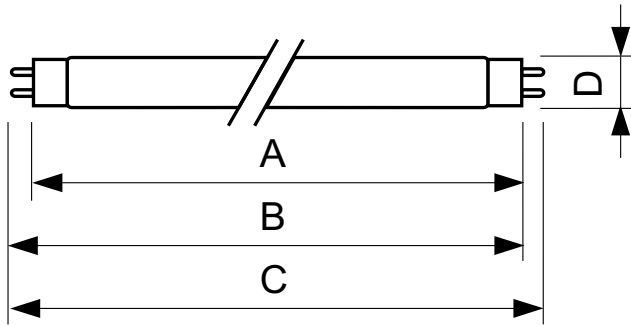

TL-D Standard Colours

TL-D 58W/54-765 1SL/25

TL-D Standard Colors lamps (tube diameter of 26 mm) create atmospheres from warm white to cool daylight. Lamps with moderate efficacy and color rendering.

Warnings and Safety

Product data

General Information		Voltage (Nom)	
Cap-Base	G13 [Medium Bi-Pin Fluorescent]		111 V
Life To 10% Failures (Nom)	10000 h	Controls and Dimming	
Life to 50% Failures (Nom)	13000 h	Dimmable	Yes
Light Technical		Approval and Application	
Color Code	54-765	Energy Efficiency Label (EEL)	A
Luminous Flux (Nom)	4000 lm	Mercury (Hg) Content (Nom)	8.0 mg
Color Designation	Cool Daylight	Energy Consumption kWh/1000 h	68 kWh
Lumen Maintenance 10000 h (Nom)	75 %	Product Data	
Lumen Maintenance 2000 h (Nom)	90 %	Full product code	872790081590000
Lumen Maintenance 5000 h (Nom)	80 %	Order product name	TL-D 58W/54-765 1SL/25
Correlated Color Temperature (Nom)	6200 K	EAN/UPC - Product	8727900815900
Color Rendering Index (Nom)	72	Order code	928049005451
Operating and Electrical		Numerator - Quantity Per Pack	1
Power (Nom)	58.5 W	Numerator - Packs per outer box	25
Lamp Current (Nom)	0.670 A	Material Nr. (12NC)	928049005451

TL-D Standard Colours

Net Weight (Piece)	167.000 g
ILCOS Code	FD-58/62/2A-E-G13

Dimensional drawing

TL-D 58W/54-765

Product	D (max)	A (max)	B (max)	B (min)	C (max)
TL-D 58W/54-765 1SL/25	28 mm	1500.0 mm	1507.1 mm	1504.7 mm	1514.2 mm