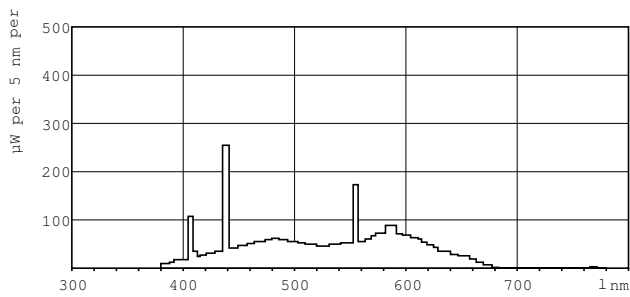

Photometric data

LDPB_TL-DSTD_54-765-Spectral power distribution B/W