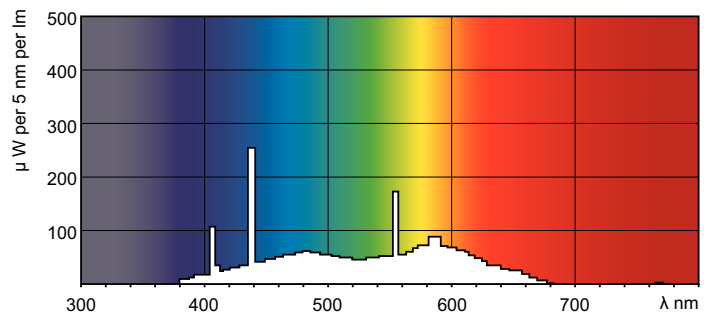

## Dimensional drawing

TL-D 58W/54-765 1SL/25

Product	D (max)	A (max)	B (max)	B (min)	C (max)
TL-D 58W/54-765 1SL/25	28 mm	1500.0 mm	1507.1 mm	1504.7 mm	1514.2 mm

## Photometric data

LDPB\_TL-DSTD\_54-765-Spectral power distribution B/W

LDPO\_TL-DSTD\_54-765-Spectral power distribution Colour