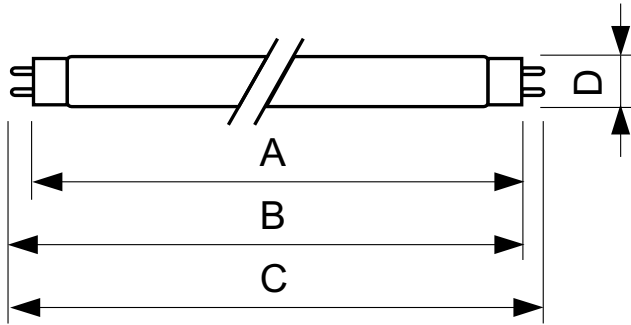

Operating and electrical	
Power (Nom)	58.5 W
Lamp Current (Nom)	0.670 A

Voltage (Nom)	
Voltage (Nom)	111 V

Controls and dimming	
Dimmable	Yes

Mechanical and housing	
Bulb Shape	T8 [ 26 mm (T8)]

Approval and application	
Mercury (Hg) Content (Nom)	5.0 mg
Energy Consumption kWh/1000 h	68 kWh

## Dimensional drawing

TL-D 58W/54-765 1SL/25

Product	D (max)	A (max)	B (max)	B (min)	C (max)
TL-D 58W/54-765 1SL/25	28 mm	1500.0 mm	1507.1 mm	1504.7 mm	1514.2 mm