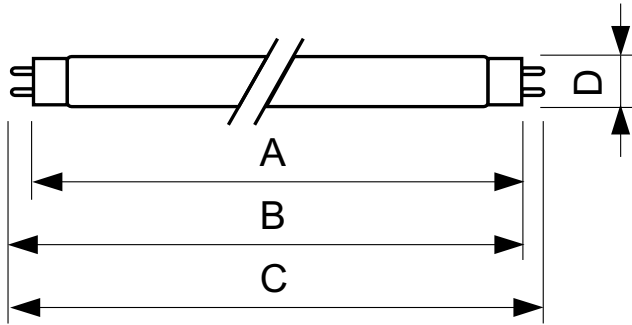

Product data

General information	
Cap-Base	G13 [Medium Bi-Pin Fluorescent]
Life To 10% Failures (Nom)	10000 h
Life to 50% Failures (Nom)	13000 h

Light technical	
Color Code	33-640
Luminous Flux (Nom)	4600 lm
Color Designation	Cool White (CW)
Lumen Maintenance 10000 h (Nom)	75 %
Lumen Maintenance 2000 h (Nom)	90 %
Lumen Maintenance 5000 h (Nom)	80 %
Correlated Color Temperature (Nom)	4100 K
Color Rendering Index (Nom)	63

Operating and electrical	
Power (Nom)	58.5 W
Lamp Current (Nom)	0.670 A

Voltage (Nom)	
Voltage (Nom)	111 V

Controls and dimming	
Dimmable	Yes

Mechanical and housing	
Bulb Shape	T8 [26 mm (T8)]

Approval and application	
Mercury (Hg) Content (Nom)	5.0 mg
Energy Consumption kWh/1000 h	68 kWh

Product data	
Full product code	872790081588700
Order product name	TL-D 58W/33-640 1SL/25
EAN/UPC - Product	8727900815887
Order code	928049003351
Numerator - Quantity Per Pack	1

TL-D Standard Colours

Numerator - Packs per outer box	25
Material Nr. (12NC)	928049003351
Net Weight (Piece)	167.000 g

ILCOS Code	FD-58/41/2B-E-G13
------------	-------------------

Dimensional drawing

TL-D 58W/33-640 1SL/25

Product	D (max)	A (max)	B (max)	B (min)	C (max)
TL-D 58W/33-640 1SL/25	28 mm	1500.0 mm	1507.1 mm	1504.7 mm	1514.2 mm