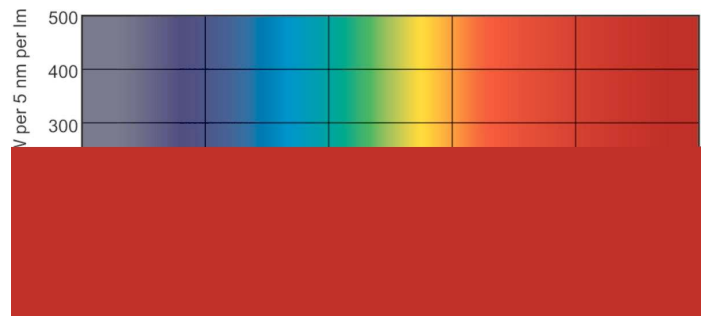

ILCOS Code	FD-58/41/2B-E-G13
------------	-------------------

Dimensional drawing

TL-D 58W/33-640 1SL/25

Product	D (max)	A (max)	B (max)	B (min)	C (max)
TL-D 58W/33-640 1SL/25	28 mm	1500.0 mm	1507.1 mm	1504.7 mm	1514.2 mm

Photometric data

LDPB_TL-DSTD_33-640_0001-Spectral power distribution B/W

LDPO_TL-DSTD_33-640_0001-Spectral power distribution Colour

Lifetime

LDLE_TL-DSTD_0001-Life expectancy diagram

LDLE_TL-DSTD_0002-Life expectancy diagram