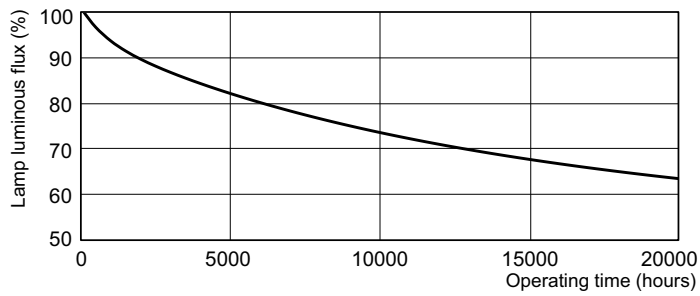

TL-D Standard Colours

Lifetime

LDLM_TL-DSTD_0001-Lumen maintenance diagram