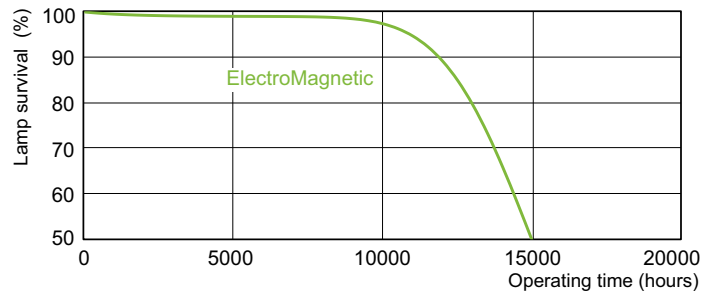

Lifetime

LDLE_TL-DSTD_0001-Life expectancy diagram

LDLE_TL-DSTD_0002-Life expectancy diagram