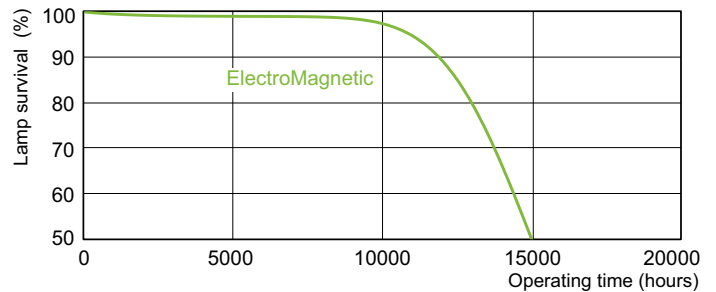

Lifetime

LDLE_TL-DSTD_0001-Life expectancy diagram

LDLE_TL-DSTD_0002-Life expectancy diagram