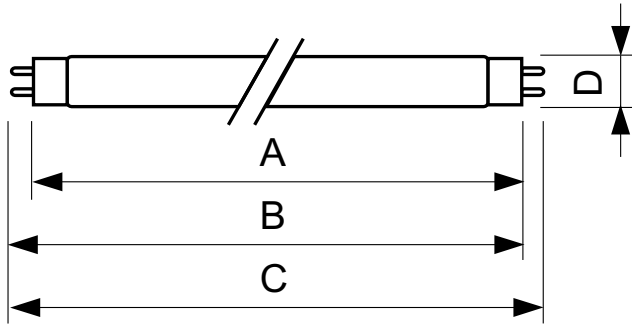

Operating and electrical	
Power (Nom)	58.5 W
Lamp Current (Nom)	0.670 A

Voltage (Nom)	111 V
---------------	-------

Controls and dimming	
Dimmable	Yes

Mechanical and housing	
Bulb Shape	T8 [ 26 mm (T8)]

Approval and application	
Mercury (Hg) Content (Nom)	8.0 mg
Energy Consumption kWh/1000 h	68 kWh

Product data	
Full product code	871150095049940
Order product name	TL-D 58W/33-640 1SL/25
EAN/UPC - Product	8711500950499
Order code	928049003312
Numerator - Quantity Per Pack	1

### Dimensional drawing

TL-D 58W/33-640 1SL/25

Product	D (max)	A (max)	B (max)	B (min)	C (max)
TL-D 58W/33-640 1SL/25	28 mm	1500.0 mm	1507.1 mm	1504.7 mm	1514.2 mm