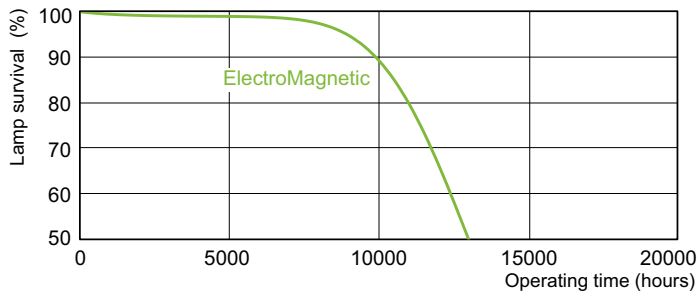

Lifetime

LDLE_TL-DSTD_0001-Life expectancy diagram

LDLE_TL-DSTD_0002-Life expectancy diagram