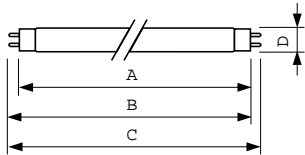

### Product data

General Information	
Cap-Base	G13 [ Medium Bi-Pin Fluorescent]
Life to 50% Failures (Nom)	15000 h
Life to 50% Failures Preheat (Nom)	20000 h
Light Technical	
Color Code	79
Luminous Flux (Nom)	2800 lm
Color Designation	Food
Lumen Maintenance 2000 h (Nom)	90 %
Lumen Maintenance 5000 h (Nom)	85 %
Correlated Color Temperature (Nom)	3800 K
Luminous Efficacy (rated) (Nom)	48 lm/W
Color Rendering Index (Nom)	74
Operating and Electrical	
Power (Nom)	58.5 W
Lamp Current (Nom)	0.670 A

Voltage (Nom)	111 V
Controls and Dimming	
Dimmable	Yes
Mechanical and Housing	
Bulb Shape	T8 [ 26 mm (T8)]
Approval and Application	
Mercury (Hg) Content (Nom)	5.0 mg
Energy Consumption kWh/1000 h	69 kWh
Product Data	
Full product code	871150070623240
Order product name	MASTER TL-D Food 58W/79 SLV/25
EAN/UPC - Product	8711500706232
Order code	928049002043
Numerator - Quantity Per Pack	1
Numerator - Packs per outer box	25

## Dimensional drawing

Product	D (max)	A (max)	B (max)	B (min)	C (max)
MASTER TL-D Food	28 mm	1500 mm	1507.1 mm	1504.7 mm	1514.2 mm
58W/79 SLV/25					

TL-D Food 58W/79