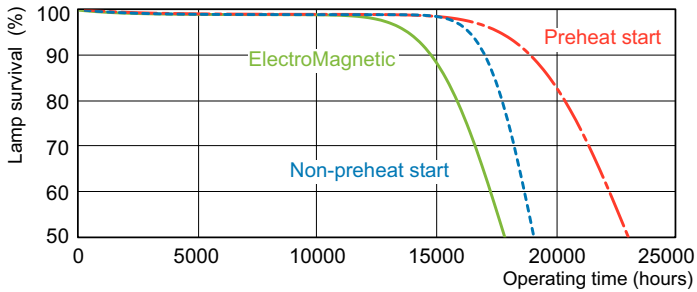

Lifetime

LDLE_TL-DFOOD_0002-Life expectancy diagram

LDLE_TL-DFOOD_0001-Life expectancy diagram