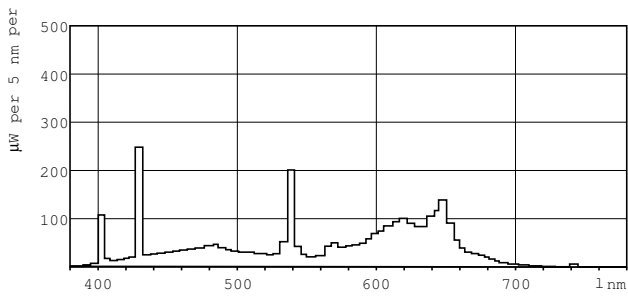

MASTER TL-D Food

Material Nr. (12NC)	928049002043
Net Weight (Piece)	167.000 g
ILCOS Code	FD-58/38/2A-E-G13

Dimensional drawing

Product	D (max)	A (max)	B (max)	B (min)	C (max)
MASTER TL-D Food	28 mm	1500 mm	1507.1 mm	1504.7 mm	1514.2 mm
58W/79 SLV/25					

TL-D Food 58W/79

Photometric data

LDPB_TL-DFOOD_79-Spectral power distribution B/W