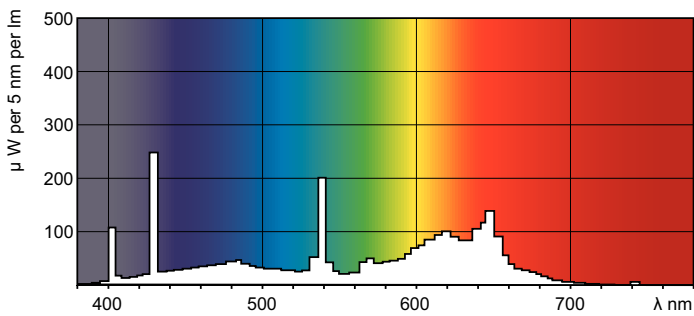

MASTER TL-D Food

Material Nr. (12NC)	928049002043
Net Weight (Piece)	167.000 g
ILCOS Code	FD-58/38/2A-E-G13

Dimensional drawing

Product	D (max)	A (max)	B (max)	B (min)	C (max)
MASTER TL-D Food	28 mm	1500 mm	1507.1 mm	1504.7 mm	1514.2 mm
58W/79 SLV/25					

TL-D Food 58W/79

Photometric data

LDPO_TL-DFOOD_79-Spectral power distribution Colour