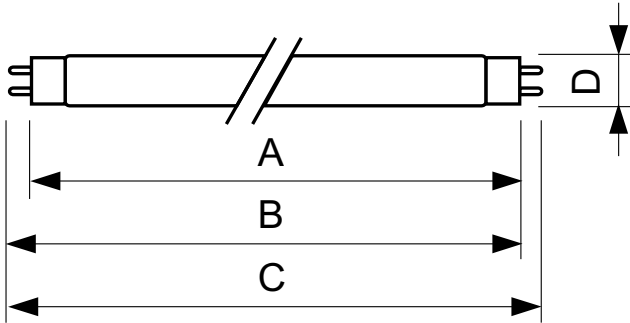

### Product data

General information		Voltage (Nom)	
Cap-Base	G13 [ Medium Bi-Pin Fluorescent]	111 V	
Life To 10% Failures (Nom)	12000 h	Temperature	
Life to 50% Failures (Nom)	15000 h	Design Temperature (Nom)	25 °C
Life to 50% Failures Preheat (Nom)	20000 h	Controls and dimming	
Light technical		Dimmable	Yes
Color Code	170	Mechanical and housing	
Luminous Flux (Nom)	6750 lm	Bulb Shape	T8 [ 26 mm (T8)]
Luminous Flux (Rated) (Nom)	6750 lm	Approval and application	
Color Designation	Green (G)	Mercury (Hg) Content (Nom)	1.7 mg
LLMF 2000 h Rated	90 %	Energy Consumption kWh/1000 h	67 kWh
Operating and electrical			
Power (Nom)	58.5 W		
Lamp Current (Nom)	0.670 A		

## TL-D Colored

Product data	
Full product code	871150095449740
Order product name	TL-D Colored 58W Green 1SL/25
EAN/UPC - Product	8711500954497
Order code	928049001705
Numerator - Quantity Per Pack	1

Local code description	8344036
Numerator - Packs per outer box	25
Material Nr. (12NC)	928049001705
Net Weight (Piece)	167.000 g

### Dimensional drawing

TL-D Colored 58W Green 1SL/25

Product	D (max)	A (max)	B (max)	B (min)	C (max)
TL-D Colored 58W Green 1SL/25	28.0 mm	1500.0 mm	1507.1 mm	1504.7 mm	1514.2 mm