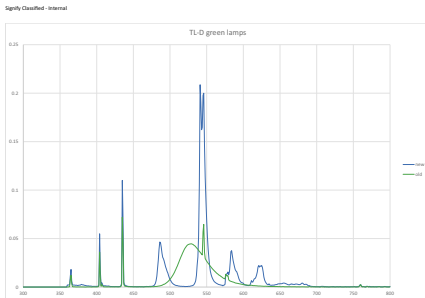

Photometric data

TL-DCOL 170