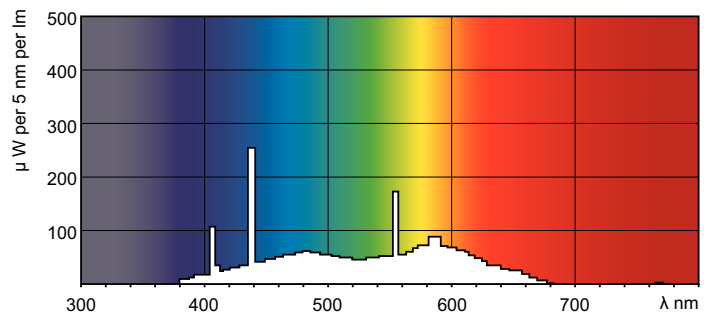

## Photometric data

LDPB\_TL-DSTD\_54-765-Spectral power distribution B/W

LDPO\_TL-DSTD\_54-765-Spectral power distribution Colour