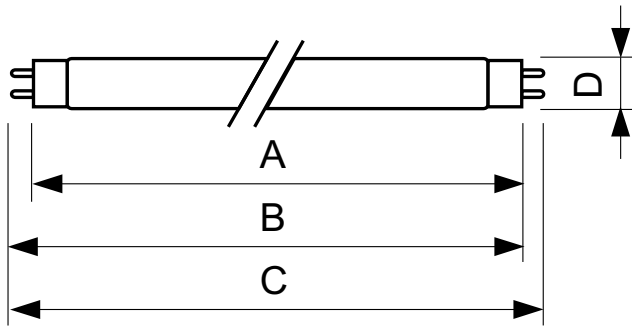

TL-D Standard Colours

Numerator - Packs per outer box	25
Material Nr. (12NC)	928048505453
Net Weight (Piece)	0.140 kg

ILCOS Code	FD-36/62/2A-E-G13

Dimensional drawing

TL-D 36W/54-765 1SL/25

Product	D (max)	A (max)	B (max)	B (min)	C (max)
TL-D 36W/54-765 1SL/25	28 mm	1199.4 mm	1206.5 mm	1204.1 mm	1213.6 mm