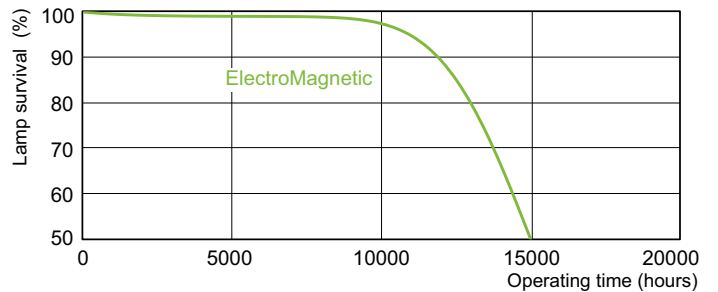

LDLE_TL-DSTD_0002-Life expectancy diagram