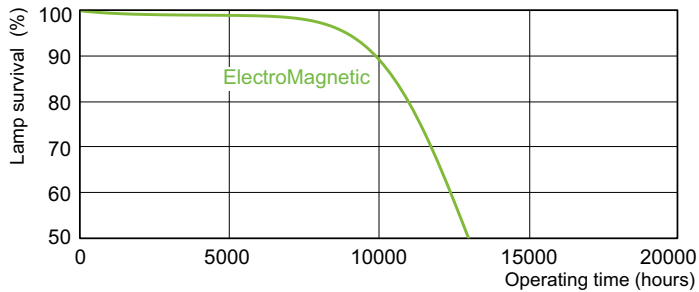

Lifetime

Life Expectancy Diagram - TL-D 36W/54-765 1SL/25