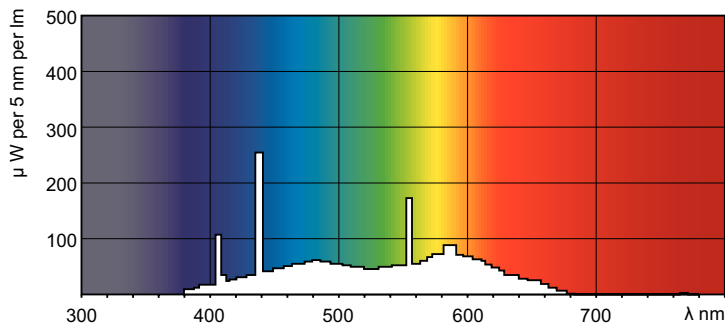

## TL-D 36W/54-765 1SL/25

TL-D Standard Colors lamps (tube diameter of 26 mm) create atmospheres from warm white to cool daylight. Lamps with moderate efficacy and color rendering.

### Product data

General Information		Controls and Dimming	
Cap-Base	G13 [Medium Bi-Pin Fluorescent]	Dimmable	Yes
Life to 50% Failures (Nom)	13,000 hour(s)		
Light Technical		Mechanical and Housing	
Color Code	54-765	Bulb Shape	T8
Luminous Flux	2,500 lm		
Color Designation	Cool Daylight	Approval and Application	
Correlated Color Temperature (Nom)	6200 K	Mercury (Hg) Content (Nom)	5.0 mg
Color rendering index (CRI)	72	Energy Consumption kWh/1000 h	43 kWh
Operating and Electrical		Product Data	
Power Consumption	36.0 W	Order product name	TL-D 36W/54-765 1SL/25
Lamp Current (Nom)	0.440 A	Full product name	TL-D 36W/54-765 1SL/25
Voltage (Nom)	103 V	Full product code	872790081584900
Voltage (Nom)	103 V	Order code	928048505451
		Material Nr. (12NC)	928048505451
		Numerator - Quantity Per Pack	1
		EAN/UPC - Product/Case	8727900815849

## Photometric data

Spectral Power Distribution Colour - TL-D 36W/54-765 1SL/25