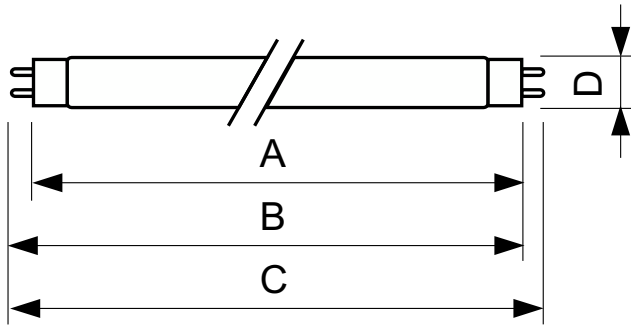

## TL-D 36W/54-765 1SL/25

TL-D Standard Colors lamps (tube diameter of 26 mm) create atmospheres from warm white to cool daylight. Lamps with moderate efficacy and color rendering.

### Product data

General Information		Controls and Dimming	
Cap-Base	G13 [Medium Bi-Pin Fluorescent]	Dimmable	Yes
Life to 50% Failures (Nom)	13,000 hour(s)		
Light Technical		Mechanical and Housing	
Color Code	54-765	Bulb Shape	T8
Luminous Flux	2,500 lm		
Color Designation	Cool Daylight	Approval and Application	
Correlated Color Temperature (Nom)	6200 K	Mercury (Hg) Content (Nom)	5.0 mg
Color rendering index (CRI)	72	Energy Consumption kWh/1000 h	43 kWh
Operating and Electrical		Product Data	
Power Consumption	36.0 W	Order product name	TL-D 36W/54-765 1SL/25
Lamp Current (Nom)	0.440 A	Full product name	TL-D 36W/54-765 1SL/25
Voltage (Nom)	103 V	Full product code	872790081584900
Voltage (Nom)	103 V	Order code	928048505451
		Material Nr. (12NC)	928048505451
		Numerator - Quantity Per Pack	1
		EAN/UPC - Product/Case	8727900815849

## Dimensional drawing

Product	D (max)	A (max)	B (max)	B (min)	C (max)
TL-D 36W/54-765 1SL/25	28 mm	1,199.4 mm	1,206.5 mm	1,204.1 mm	1,213.6 mm