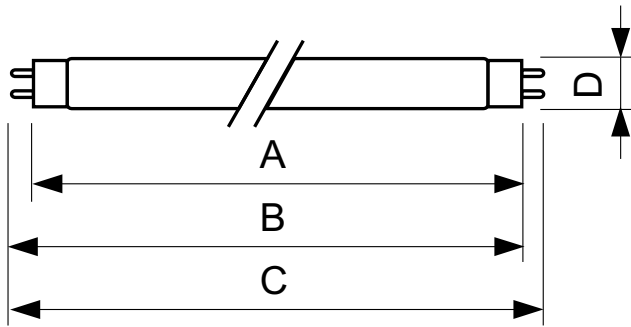

Product data

General Information		Voltage (Nom)	
Cap-Base	G13 [Medium Bi-Pin Fluorescent]	103 V	
Life To 10% Failures (Nom)	10000 h	Controls and Dimming	
Life to 50% Failures (Nom)	13000 h	Dimmable	Yes
Light Technical		Mechanical and Housing	
Color Code	54-765	Bulb Shape	T8 [26 mm (T8)]
Luminous Flux (Nom)	2500 lm	Approval and Application	
Color Designation	Cool Daylight	Mercury (Hg) Content (Nom)	8.0 mg
Lumen Maintenance 10000 h (Nom)	75 %	Energy Consumption kWh/1000 h	43 kWh
Lumen Maintenance 2000 h (Nom)	90 %	Product Data	
Lumen Maintenance 5000 h (Nom)	80 %	Full product code	871150028621540
Correlated Color Temperature (Nom)	6200 K	Order product name	TL-D 36W/54-765 1SL/25
Color Rendering Index (Nom)	72	EAN/UPC - Product	8711500286215
Operating and Electrical		Order code	928048505440
Power (Nom)	36.0 W	Numerator - Quantity Per Pack	1
Lamp Current (Nom)	0.440 A		

TL-D Standard Colours

Numerator - Packs per outer box	25
Material Nr. (12NC)	928048505440
Net Weight (Piece)	134.400 g

ILCOS Code	FD-36/62/2A-E-G13
------------	-------------------

Dimensional drawing

TL-D 36W/54-765

Product	D (max)	A (max)	B (max)	B (min)	C (max)
TL-D 36W/54-765 1SL/25	28 mm	1199.4 mm	1206.5 mm	1204.1 mm	1213.6 mm

Photometric data

LDPB_TL-DSTD_54-765-Spectral power distribution B/W

LDPO_TL-DSTD_54-765-Spectral power distribution Colour