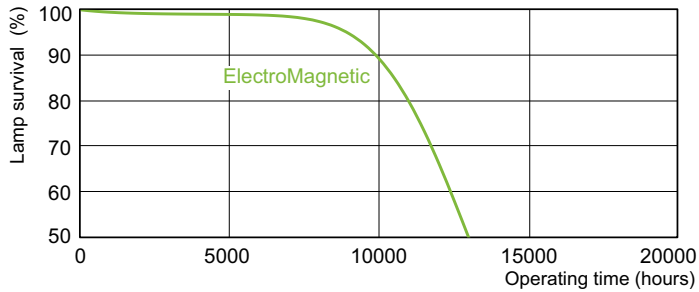

Lifetime

LDLE_TL-DSTD_0001-Life expectancy diagram