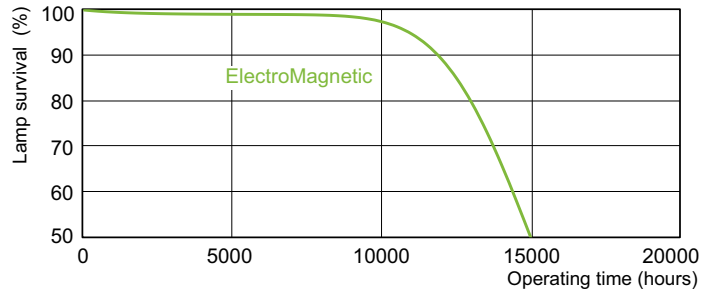

LDLE_TL-DSTD_0002-Life expectancy diagram