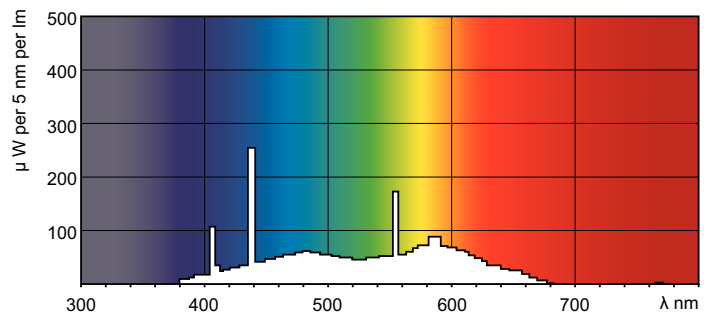

TL-D Standard Colours

TL-D 36W/54-765 1SL/25

TL-D Standard Colors lamps (tube diameter of 26 mm) create atmospheres from warm white to cool daylight. Lamps with moderate efficacy and color rendering.

Warnings and Safety

Product data

General Information		Voltage (Nom)	
Cap-Base	G13 [Medium Bi-Pin Fluorescent]	103 V	
Life To 10% Failures (Nom)	10000 h	Controls and Dimming	
Life to 50% Failures (Nom)	13000 h	Dimmable	Yes
Light Technical		Mechanical and Housing	
Color Code	54-765	Bulb Shape	T8 [26 mm (T8)]
Luminous Flux (Nom)	2500 lm	Approval and Application	
Color Designation	Cool Daylight	Mercury (Hg) Content (Nom)	8.0 mg
Lumen Maintenance 10000 h (Nom)	75 %	Energy Consumption kWh/1000 h	43 kWh
Lumen Maintenance 2000 h (Nom)	90 %	Product Data	
Lumen Maintenance 5000 h (Nom)	80 %	Full product code	871150028621540
Correlated Color Temperature (Nom)	6200 K	Order product name	TL-D 36W/54-765 1SL/25
Color Rendering Index (Nom)	72	EAN/UPC - Product	8711500286215
Operating and Electrical		Order code	928048505440
Power (Nom)	36.0 W	Numerator - Quantity Per Pack	1
Lamp Current (Nom)	0.440 A		

Product	D (max)	A (max)	B (max)	B (min)	C (max)
TL-D 36W/54-765 1SL/25	28 mm	1199.4 mm	1206.5 mm	1204.1 mm	1213.6 mm

Photometric data

LDPB_TL-DSTD_54-765-Spectral power distribution B/W

LDPO_TL-DSTD_54-765-Spectral power distribution Colour