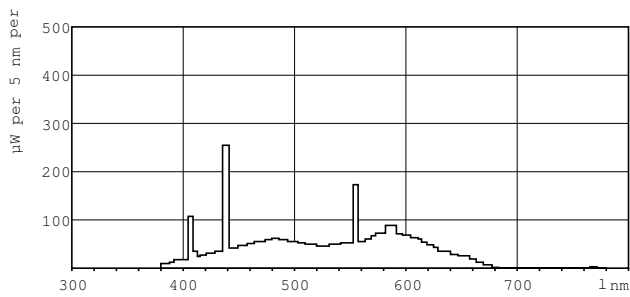

TL-D Standard Colours

TL-D 36W/54-765 1SL/25

TL-D Standard Colors lamps (tube diameter of 26 mm) create atmospheres from warm white to cool daylight. Lamps with moderate efficacy and color rendering.

Warnings and Safety

Product data

General Information		Voltage (Nom)	
Cap-Base	G13 [Medium Bi-Pin Fluorescent]	103 V	
Life To 10% Failures (Nom)	10000 h	Controls and Dimming	
Life to 50% Failures (Nom)	13000 h	Dimmable	Yes
Light Technical		Mechanical and Housing	
Color Code	54-765	Bulb Shape	T8 [26 mm (T8)]
Luminous Flux (Nom)	2500 lm	Approval and Application	
Color Designation	Cool Daylight	Mercury (Hg) Content (Nom)	8.0 mg
Lumen Maintenance 10000 h (Nom)	75 %	Energy Consumption kWh/1000 h	43 kWh
Lumen Maintenance 2000 h (Nom)	90 %	Product Data	
Lumen Maintenance 5000 h (Nom)	80 %	Full product code	871150028621540
Correlated Color Temperature (Nom)	6200 K	Order product name	TL-D 36W/54-765 1SL/25
Color Rendering Index (Nom)	72	EAN/UPC - Product	8711500286215
Operating and Electrical		Order code	928048505440
Power (Nom)	36.0 W	Numerator - Quantity Per Pack	1
Lamp Current (Nom)	0.440 A		

TL-D Standard Colours

Numerator - Packs per outer box	25
Material Nr. (12NC)	928048505440
Net Weight (Piece)	134.400 g

ILCOS Code	FD-36/62/2A-E-G13
------------	-------------------

Dimensional drawing

TL-D 36W/54-765

Product	D (max)	A (max)	B (max)	B (min)	C (max)
TL-D 36W/54-765 1SL/25	28 mm	1199.4 mm	1206.5 mm	1204.1 mm	1213.6 mm

Photometric data

LDPB_TL-DSTD_54-765-Spectral power distribution B/W

LDPO_TL-DSTD_54-765-Spectral power distribution Colour