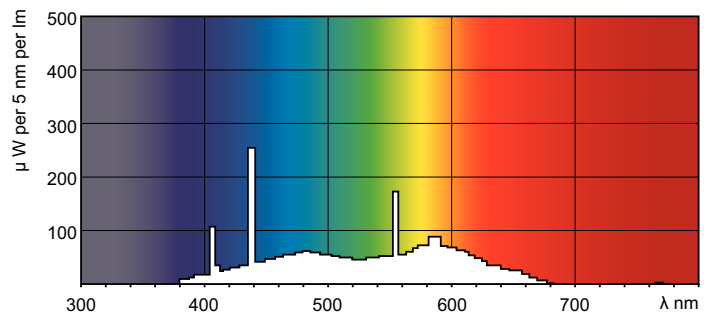

TL-D Standard Colours

TL-D 36W/54-765 1SL/25

TL-D Standard Colors lamps (tube diameter of 26 mm) create atmospheres from warm white to cool daylight. Lamps with moderate efficacy and color rendering.

Warnings and Safety

Product data

General information		Voltage (Nom)	
Cap-Base	G13 [Medium Bi-Pin Fluorescent]	103 V	
Life To 10% Failures (Nom)	10000 h	Controls and dimming	
Life to 50% Failures (Nom)	13000 h	Dimmable	Yes
Light technical		Mechanical and housing	
Color Code	54-765	Bulb Shape	T8 [26 mm (T8)]
Luminous Flux (Nom)	2500 lm	Approval and application	
Color Designation	Cool Daylight	Mercury (Hg) Content (Nom)	8.0 mg
Lumen Maintenance 10000 h (Nom)	75 %	Energy Consumption kWh/1000 h	43 kWh
Lumen Maintenance 2000 h (Nom)	90 %	Product data	
Lumen Maintenance 5000 h (Nom)	80 %	Full product code	871150070271540
Correlated Color Temperature (Nom)	6500 K	Order product name	TL-D 36W/54-765 1SL/25
Color Rendering Index (Nom)	72	EAN/UPC - Product	8711500702715
Operating and electrical		Order code	928048505436
Power (Nom)	36.0 W	Numerator - Quantity Per Pack	1
Lamp Current (Nom)	0.440 A		

Product	D (max)	A (max)	B (max)	B (min)	C (max)
TL-D 36W/54-765 1SL/25	28 mm	1199.4 mm	1206.5 mm	1204.1 mm	1213.6 mm

Photometric data

LDPB_TL-DSTD_54-765-Spectral power distribution B/W

LDPO_TL-DSTD_54-765-Spectral power distribution Colour