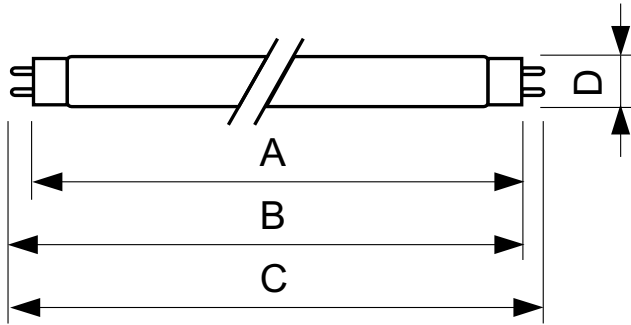

Product data

General information		Voltage (Nom)	
Cap-Base	G13 [Medium Bi-Pin Fluorescent]	103 V	
Life To 10% Failures (Nom)	10000 h	Controls and dimming	
Life to 50% Failures (Nom)	13000 h	Dimmable	Yes
Light technical		Mechanical and housing	
Color Code	54-765	Bulb Shape	T8 [26 mm (T8)]
Luminous Flux (Nom)	2500 lm	Approval and application	
Color Designation	Cool Daylight	Mercury (Hg) Content (Nom)	8.0 mg
Lumen Maintenance 10000 h (Nom)	75 %	Energy Consumption kWh/1000 h	43 kWh
Lumen Maintenance 2000 h (Nom)	90 %	Product data	
Lumen Maintenance 5000 h (Nom)	80 %	Full product code	871150070271540
Correlated Color Temperature (Nom)	6500 K	Order product name	TL-D 36W/54-765 1SL/25
Color Rendering Index (Nom)	72	EAN/UPC - Product	8711500702715
Operating and electrical		Order code	928048505436
Power (Nom)	36.0 W	Numerator - Quantity Per Pack	1
Lamp Current (Nom)	0.440 A		

TL-D Standard Colours

Numerator - Packs per outer box	25
Material Nr. (12NC)	928048505436
Net Weight (Piece)	0.140 kg

ILCOS Code	FD-36/62/2A-E-G13
------------	-------------------

Dimensional drawing

TL-D 36W/54-765 1SL/25

Product	D (max)	A (max)	B (max)	B (min)	C (max)
TL-D 36W/54-765 1SL/25	28 mm	1199.4 mm	1206.5 mm	1204.1 mm	1213.6 mm

Photometric data

LDPB_TL-DSTD_54-765-Spectral power distribution B/W

LDPO_TL-DSTD_54-765-Spectral power distribution Colour