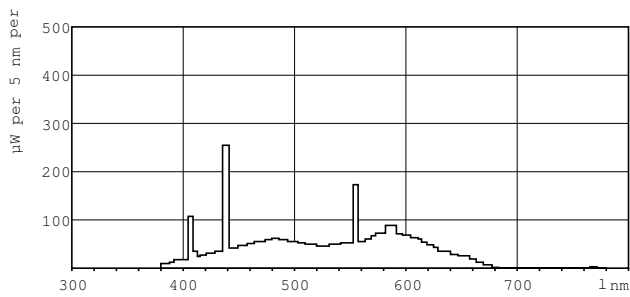

TL-D Standard Colours

TL-D 36W/54-765 1SL/25

TL-D Standard Colors lamps (tube diameter of 26 mm) create atmospheres from warm white to cool daylight. Lamps with moderate efficacy and color rendering.

Warnings and Safety

Product data

General information		Voltage (Nom)	
Cap-Base	G13 [Medium Bi-Pin Fluorescent]	103 V	
Life To 10% Failures (Nom)	10000 h	Controls and dimming	
Life to 50% Failures (Nom)	13000 h	Dimmable	Yes
Light technical		Mechanical and housing	
Color Code	54-765	Bulb Shape	T8 [26 mm (T8)]
Luminous Flux (Nom)	2500 lm	Approval and application	
Color Designation	Cool Daylight	Mercury (Hg) Content (Nom)	8.0 mg
Lumen Maintenance 10000 h (Nom)	75 %	Energy Consumption kWh/1000 h	43 kWh
Lumen Maintenance 2000 h (Nom)	90 %	Product data	
Lumen Maintenance 5000 h (Nom)	80 %	Full product code	871150070271540
Correlated Color Temperature (Nom)	6500 K	Order product name	TL-D 36W/54-765 1SL/25
Color Rendering Index (Nom)	72	EAN/UPC - Product	8711500702715
Operating and electrical		Order code	928048505436
Power (Nom)	36.0 W	Numerator - Quantity Per Pack	1
Lamp Current (Nom)	0.440 A		

TL-D Standard Colours

Numerator - Packs per outer box	25
Material Nr. (12NC)	928048505436
Net Weight (Piece)	0.140 kg

ILCOS Code	FD-36/62/2A-E-G13
------------	-------------------

Dimensional drawing

TL-D 36W/54-765 1SL/25

Product	D (max)	A (max)	B (max)	B (min)	C (max)
TL-D 36W/54-765 1SL/25	28 mm	1199.4 mm	1206.5 mm	1204.1 mm	1213.6 mm

Photometric data

LDPB_TL-DSTD_54-765-Spectral power distribution B/W

LDPO_TL-DSTD_54-765-Spectral power distribution Colour