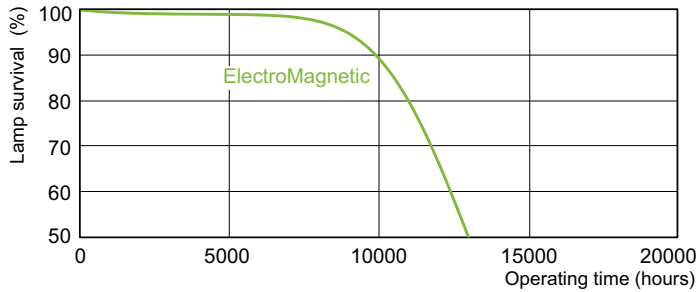

Lifetime

LDLE_TL-DSTD_0001-Life expectancy diagram