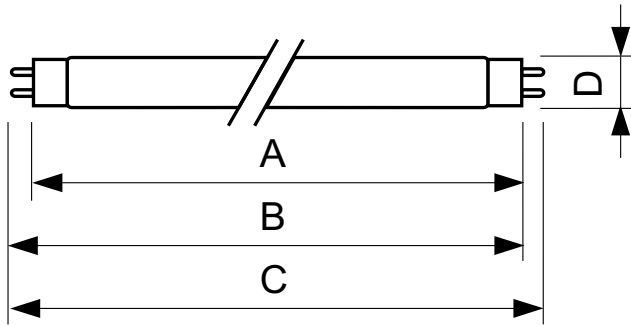

TL-D Standard Colours

TL-D 36W/54-765 1SL/25

TL-D Standard Colors lamps (tube diameter of 26 mm) create atmospheres from warm white to cool daylight. Lamps with moderate efficacy and color rendering.

Warnings and Safety

Product data

General Information		Controls and Dimming	
Cap-Base	G13 [Medium Bi-Pin Fluorescent]	Dimmable	Yes
Life to 50% Failures (Nom)	13,000 hour(s)		
Light Technical		Mechanical and Housing	
Color Code	54-765	Bulb Shape	T8 [26 mm (T8)]
Luminous Flux	2,500 lumen		
Color Designation	Cool Daylight	Approval and Application	
Correlated Color Temperature (Nom)	6200 K	Mercury (Hg) Content (Nom)	5.0 mg
Color rendering index (CRI)	75	Energy Consumption kWh/1000 h	43 kWh
Operating and Electrical		Product Data	
Power Consumption	36.0 W	Full product code	871150095047540
Lamp Current (Nom)	0.440 A	Order product name	TL-D 36W/54-765 1SL/25
Voltage (Nom)	103 V	Order code	928048505422
Voltage (Nom)	103 V	Numerator - Quantity Per Pack	1
		Numerator - Packs per outer box	25
		Material Nr. (12NC)	928048505422
		Full product name	TL-D 36W/54-765 1SL/25

TL-D Standard Colours

EAN/UPC - Case	8711500950482
EAN/UPC - Product/Case	8711500950475

Dimensional drawing

Product	D (max)	A (max)	B (max)	B (min)	C (max)
TL-D 36W/54-765 1SL/25	28 mm	1,199.4 mm	1,206.5 mm	1,204.1 mm	1,213.6 mm