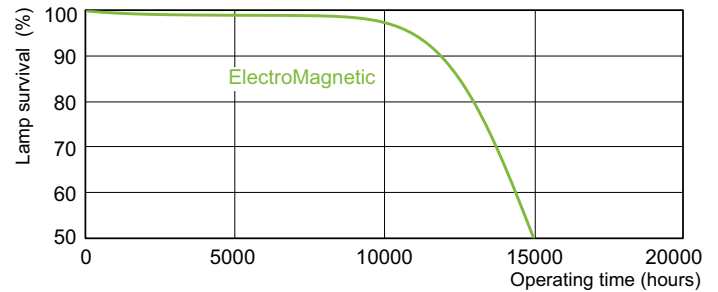

Product data

General Information		Controls and Dimming	
Cap-Base	G13 [Medium Bi-Pin Fluorescent]	Dimmable	Yes
Life to 50% Failures (Nom)	13,000 hour(s)		
Light Technical		Mechanical and Housing	
Color Code	54-765	Bulb Shape	T8 [26 mm (T8)]
Luminous Flux	2,500 lumen		
Color Designation	Cool Daylight	Approval and Application	
Correlated Color Temperature (Nom)	6200 K	Mercury (Hg) Content (Nom)	5.0 mg
Color rendering index (CRI)	75	Energy Consumption kWh/1000 h	43 kWh
Operating and Electrical		Product Data	
Power Consumption	36.0 W	Full product code	871150095047540
Lamp Current (Nom)	0.440 A	Order product name	TL-D 36W/54-765 1SL/25
Voltage (Nom)	103 V	Order code	928048505422
Voltage (Nom)	103 V	Numerator - Quantity Per Pack	1
		Numerator - Packs per outer box	25
		Material Nr. (12NC)	928048505422
		Full product name	TL-D 36W/54-765 1SL/25

Photometric data

Spectral Power Distribution Colour - TL-D 36W/54-765 1SL/25

Lifetime

Life Expectancy Diagram - TL-D 36W/54-765 1SL/25

Life Expectancy Diagram - TL-D 36W/54-765 1SL/25

TL-D Standard Colours