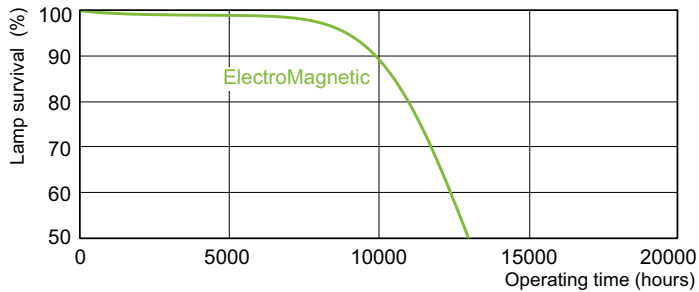

Product data

General Information		Controls and Dimming	
Cap-Base	G13 [Medium Bi-Pin Fluorescent]	Dimmable	Yes
Life to 50% Failures (Nom)	13,000 hour(s)		
Light Technical		Mechanical and Housing	
Color Code	54-765	Bulb Shape	T8 [26 mm (T8)]
Luminous Flux	2,500 lumen		
Color Designation	Cool Daylight	Approval and Application	
Correlated Color Temperature (Nom)	6200 K	Mercury (Hg) Content (Nom)	5.0 mg
Color rendering index (CRI)	75	Energy Consumption kWh/1000 h	43 kWh
Operating and Electrical		Product Data	
Power Consumption	36.0 W	Full product code	871150095047540
Lamp Current (Nom)	0.440 A	Order product name	TL-D 36W/54-765 1SL/25
Voltage (Nom)	103 V	Order code	928048505422
Voltage (Nom)	103 V	Numerator - Quantity Per Pack	1
		Numerator - Packs per outer box	25
		Material Nr. (12NC)	928048505422
		Full product name	TL-D 36W/54-765 1SL/25

Photometric data

Spectral Power Distribution Colour - TL-D 36W/54-765 1SL/25

Lifetime

Life Expectancy Diagram - TL-D 36W/54-765 1SL/25

Life Expectancy Diagram - TL-D 36W/54-765 1SL/25

TL-D Standard Colours