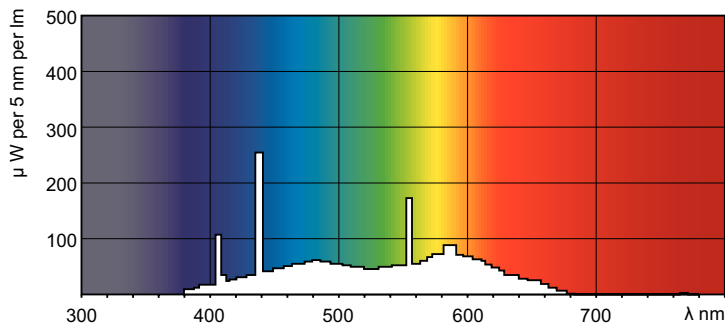

TL-D Standard Colours

TL-D 36W/54-765 1SL/25

TL-D Standard Colors lamps (tube diameter of 26 mm) create atmospheres from warm white to cool daylight. Lamps with moderate efficacy and color rendering.

Warnings and Safety

Product data

General Information		Controls and Dimming	
Cap-Base	G13 [Medium Bi-Pin Fluorescent]	Dimmable	Yes
Life to 50% Failures (Nom)	13,000 hour(s)		
Light Technical		Mechanical and Housing	
Color Code	54-765	Bulb Shape	T8 [26 mm (T8)]
Luminous Flux	2,500 lumen		
Color Designation	Cool Daylight	Approval and Application	
Correlated Color Temperature (Nom)	6200 K	Mercury (Hg) Content (Nom)	5.0 mg
Color rendering index (CRI)	75	Energy Consumption kWh/1000 h	43 kWh
Operating and Electrical		Product Data	
Power Consumption	36.0 W	Full product code	871150095047540
Lamp Current (Nom)	0.440 A	Order product name	TL-D 36W/54-765 1SL/25
Voltage (Nom)	103 V	Order code	928048505422
Voltage (Nom)	103 V	Numerator - Quantity Per Pack	1
		Numerator - Packs per outer box	25
		Material Nr. (12NC)	928048505422
		Full product name	TL-D 36W/54-765 1SL/25

TL-D Standard Colours

EAN/UPC - Case	8711500950482
EAN/UPC - Product/Case	8711500950475

Dimensional drawing

Product	D (max)	A (max)	B (max)	B (min)	C (max)
TL-D 36W/54-765 1SL/25	28 mm	1,199.4 mm	1,206.5 mm	1,204.1 mm	1,213.6 mm

Photometric data

Spectral Power Distribution Colour - TL-D 36W/54-765 1SL/25

Lifetime

Life Expectancy Diagram - TL-D 36W/54-765 1SL/25

Life Expectancy Diagram - TL-D 36W/54-765 1SL/25

TL-D Standard Colours