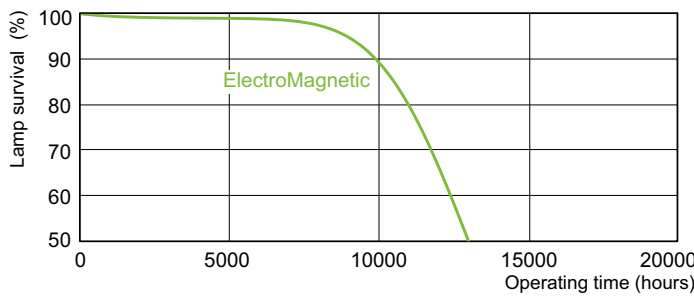

Lifetime

LDLE_TL-DSTD_0001-Life expectancy diagram

LDLE_TL-DSTD_0002-Life expectancy diagram