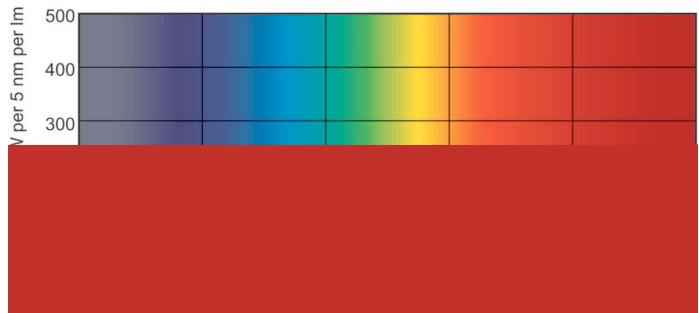

LDPB_TL-DSTD_33-640_0001-Spectral power distribution B/W

LDPO_TL-DSTD_33-640_0001-Spectral power distribution Colour