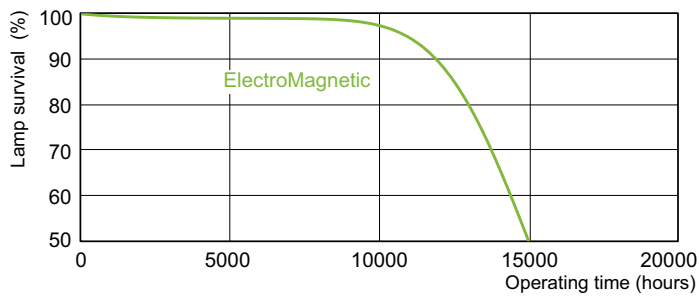

Lifetime

LDLE_TL-DSTD_0001-Life expectancy diagram

LDLE_TL-DSTD_0002-Life expectancy diagram