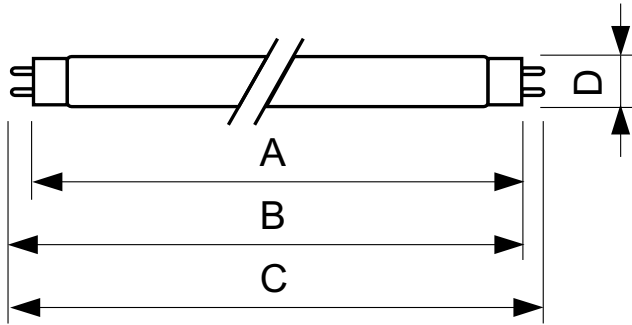

### Product data

General information		Voltage (Nom)	
Cap-Base	G13 [ Medium Bi-Pin Fluorescent]	103 V	
Life To 10% Failures (Nom)	10000 h	Controls and dimming	
Life to 50% Failures (Nom)	13000 h	Dimmable	Yes
Light technical		Mechanical and housing	
Color Code	33-640	Bulb Shape	T8 [ 26 mm (T8)]
Luminous Flux (Nom)	2850 lm	Approval and application	
Color Designation	Cool White (CW)	Mercury (Hg) Content (Nom)	5.0 mg
Lumen Maintenance 10000 h (Nom)	75 %	Energy Consumption kWh/1000 h	43 kWh
Lumen Maintenance 2000 h (Nom)	90 %	Product data	
Lumen Maintenance 5000 h (Nom)	80 %	Full product code	871150063015500
Correlated Color Temperature (Nom)	4100 K	Order product name	TL-D 36W/33-640 UNP/25
Color Rendering Index (Nom)	63	EAN/UPC - Product	8711500630155
Operating and electrical		Order code	928048503384
Power (Nom)	36.0 W	Numerator - Quantity Per Pack	1
Lamp Current (Nom)	0.440 A		

### Dimensional drawing

TL-D 36W/33-640 UNP/25

Product	D (max)	A (max)	B (max)	B (min)	C (max)
TL-D 36W/33-640 UNP/25	28 mm	1199.4 mm	1206.5 mm	1204.1 mm	1213.6 mm