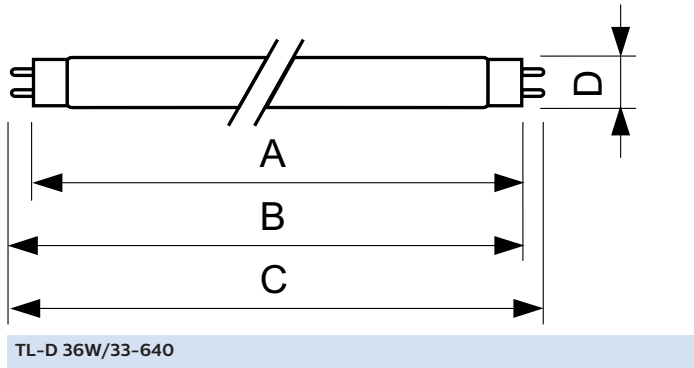

TL-D Standard Colours

Net Weight (Piece)	0.130 kg
ILCOS Code	FD-36/41/2B-E-G13

Dimensional drawing

Product	D (max)	A (max)	B (max)	B (min)	C (max)
TL-D 36W/33-640	28 mm	1199.4 mm	1206.5 mm	1204.1 mm	1213.6 mm
UNP/25					

Photometric data