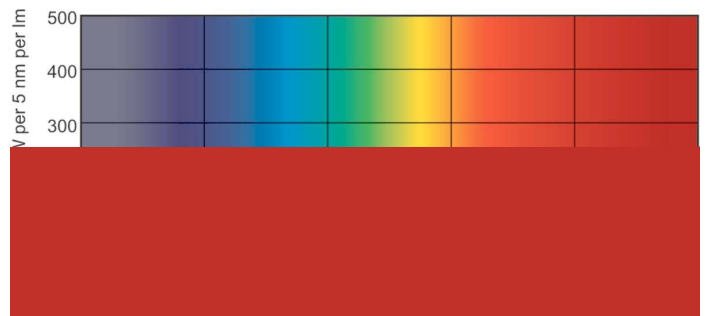

LDPB_TL-DSTD_33-640_0001-Spectral power distribution B/W

LDPO_TL-DSTD_33-640_0001-Spectral power distribution Colour