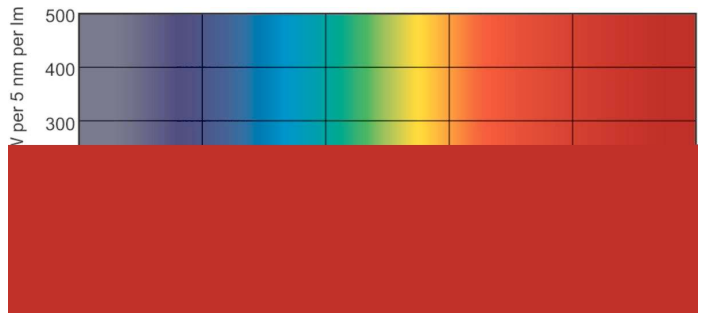

TL-D Standard Colours

Net Weight (Piece)	0.140 kg
ILCOS Code	FD-36/41/2B-E-G13

Dimensional drawing

TL-D 36W/33-640

Product	D (max)	A (max)	B (max)	B (min)	C (max)
TL-D 36W/33-640	28 mm	1199.4 mm	1206.5 mm	1204.1 mm	1213.6 mm
1SL/25					

Photometric data

LDPB_TL-DSTD_33-640_0001-Spectral power distribution B/W

LDPO_TL-DSTD_33-640_0001-Spectral power distribution Colour

Lifetime

LDLE_TL-DSTD_0001-Life expectancy diagram

LDLE_TL-DSTD_0002-Life expectancy diagram