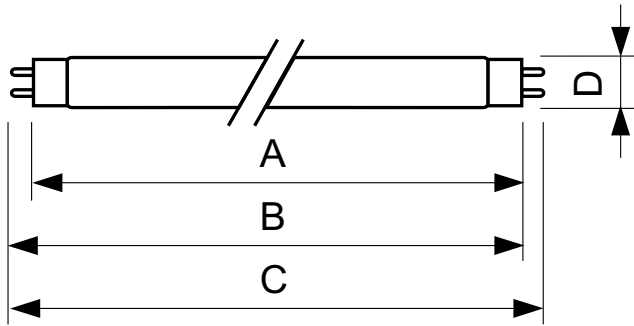

Product data

General Information	
Cap-Base	G13 [Medium Bi-Pin Fluorescent]
Life To 10% Failures (Nom)	10000 h
Life to 50% Failures (Nom)	13000 h

Light Technical	
Color Code	33-640
Luminous Flux (Nom)	2850 lm
Color Designation	Cool White (CW)
Lumen Maintenance 10000 h (Nom)	75 %
Lumen Maintenance 2000 h (Nom)	90 %
Lumen Maintenance 5000 h (Nom)	80 %
Correlated Color Temperature (Nom)	4100 K
Color Rendering Index (Nom)	63

Operating and Electrical	
Power (Nom)	36.0 W
Lamp Current (Nom)	0.440 A

Voltage (Nom)	103 V
---------------	-------

Controls and Dimming	
Dimmable	Yes

Approval and Application	
Energy Efficiency Label (EEL)	B
Mercury (Hg) Content (Nom)	8.0 mg
Energy Consumption kWh/1000 h	43 kWh

Product Data	
Full product code	694793919443800
Order product name	TL-D 36W/33-640 1SL/25
EAN/UPC - Product	6947939194438
Order code	928048503353
Numerator - Quantity Per Pack	1
Numerator - Packs per outer box	25
Material Nr. (12NC)	928048503353

TL-D Standard Colours

Net Weight (Piece)	0.140 kg
ILCOS Code	FD-36/41/2B-E-G13

Dimensional drawing

TL-D 36W/33-640

Product	D (max)	A (max)	B (max)	B (min)	C (max)
TL-D 36W/33-640	28 mm	1199.4 mm	1206.5 mm	1204.1 mm	1213.6 mm
1SL/25					