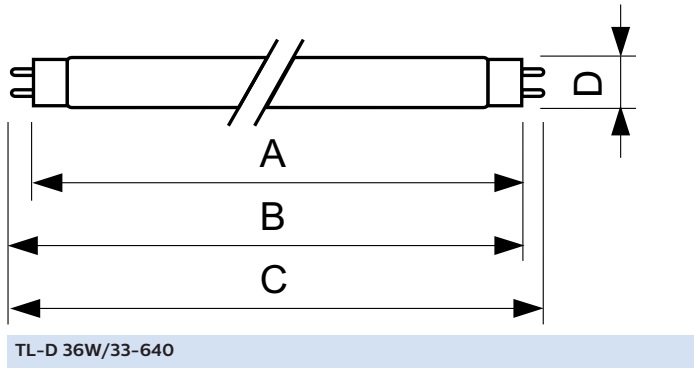

Operating and Electrical	
Power (Nom)	36.0 W
Lamp Current (Nom)	0.440 A

Voltage (Nom)	103 V
---------------	-------

Controls and Dimming	
Dimmable	Yes

Approval and Application	
Energy Efficiency Label (EEL)	B
Mercury (Hg) Content (Nom)	8.0 mg
Energy Consumption kWh/1000 h	43 kWh

TL-D Standard Colours

Net Weight (Piece)	135.000 g
ILCOS Code	FD-36/41/2B-E-G13

Dimensional drawing

Product	D (max)	A (max)	B (max)	B (min)	C (max)
TL-D 36W/33-640 1SL/25	28 mm	1199.4 mm	1206.5 mm	1204.1 mm	1213.6 mm