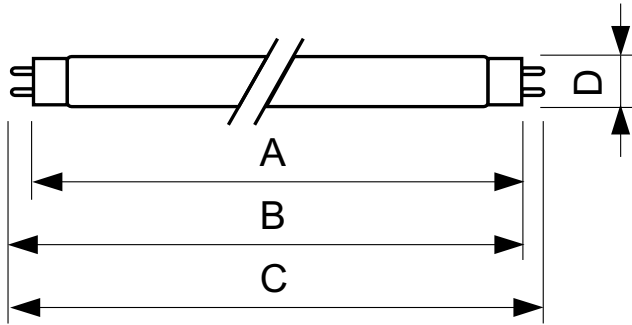

### Product data

General information		Voltage (Nom)	
Cap-Base	G13 [ Medium Bi-Pin Fluorescent]	103 V	
Life To 10% Failures (Nom)	10000 h	Controls and dimming	
Life to 50% Failures (Nom)	13000 h	Dimmable	Yes
Light technical		Mechanical and housing	
Color Code	33-640	Bulb Shape	T8 [ 26 mm (T8)]
Luminous Flux (Nom)	2850 lm	Approval and application	
Color Designation	Cool White (CW)	Mercury (Hg) Content (Nom)	5.0 mg
Lumen Maintenance 10000 h (Nom)	75 %	Energy Consumption kWh/1000 h	43 kWh
Lumen Maintenance 2000 h (Nom)	90 %	Product data	
Lumen Maintenance 5000 h (Nom)	80 %	Full product code	872790081582500
Correlated Color Temperature (Nom)	4100 K	Order product name	TL-D 36W/33-640 1SL/25
Color Rendering Index (Nom)	63	EAN/UPC - Product	8727900815825
Operating and electrical		Order code	928048503351
Power (Nom)	36.0 W	Numerator - Quantity Per Pack	1
Lamp Current (Nom)	0.440 A		

### Dimensional drawing

TL-D 36W/33-640 1SL/25

Product	D (max)	A (max)	B (max)	B (min)	C (max)
TL-D 36W/33-640 1SL/25	28 mm	1199.4 mm	1206.5 mm	1204.1 mm	1213.6 mm