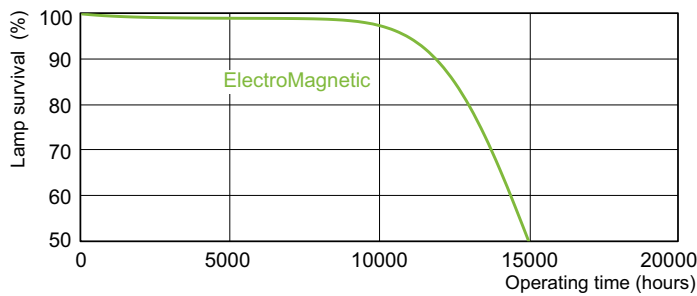

Lifetime

LDLE_TL-DSTD_0001-Life expectancy diagram

LDLE_TL-DSTD_0002-Life expectancy diagram