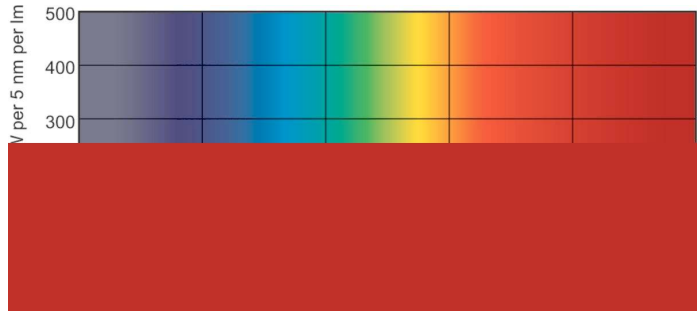

TL-D Standard Colours

Net Weight (Piece)	135.000 g
ILCOS Code	FD-36/41/2B-E-G13

Dimensional drawing

Product	D (max)	A (max)	B (max)	B (min)	C (max)
TL-D 36W/33-640 1SL/25	28 mm	1199.4 mm	1206.5 mm	1204.1 mm	1213.6 mm

Photometric data

LDPB_TL-DSTD_33-640_0001-Spectral power distribution B/W

LDPO_TL-DSTD_33-640_0001-Spectral power distribution Colour

Lifetime

LDLE_TL-DSTD_0001-Life expectancy diagram

LDLE_TL-DSTD_0002-Life expectancy diagram