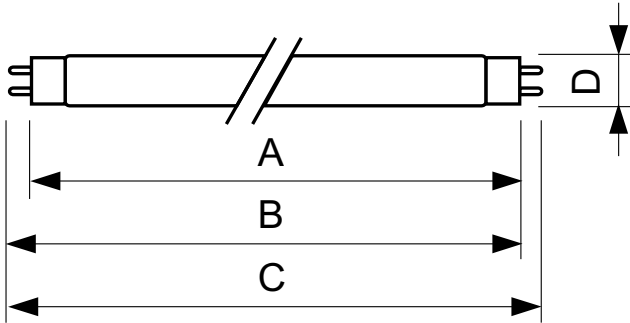

### Product data

General information		Voltage (Nom)	
Cap-Base	G13 [ Medium Bi-Pin Fluorescent]	103 V	
Life To 10% Failures (Nom)	12000 h	Temperature	
Life to 50% Failures (Nom)	15000 h	Design Temperature (Nom)	25 °C
Life to 50% Failures Preheat (Nom)	20000 h	Controls and dimming	
Light technical		Dimmable	Yes
Color Code	170	Mechanical and housing	
Luminous Flux (Nom)	4300 lm	Bulb Shape	T8 [ 26 mm (T8)]
Luminous Flux (Rated) (Nom)	4300 lm	Approval and application	
Color Designation	Green (G)	Mercury (Hg) Content (Nom)	1.7 mg
LLMF 2000 h Rated	90 %	Energy Consumption kWh/1000 h	42 kWh
Operating and electrical			
Power (Nom)	36.0 W		
Lamp Current (Nom)	0.440 A		

## TL-D Colored

Product data	
Full product code	871150064300140
Order product name	TL-D Colored 36W Green 1SL/25
EAN/UPC - Product	8711500643001
Order code	928048501705
Numerator - Quantity Per Pack	1

Local code description	8344012
Numerator - Packs per outer box	25
Material Nr. (12NC)	928048501705
Net Weight (Piece)	135.000 g

### Dimensional drawing

TL-D Colored 36W Green 1SL/25

Product	D (max)	A (max)	B (max)	B (min)	C (max)
TL-D Colored 36W Green 1SL/25	28.0 mm	1199.4 mm	1206.5 mm	1204.1 mm	1213.6 mm