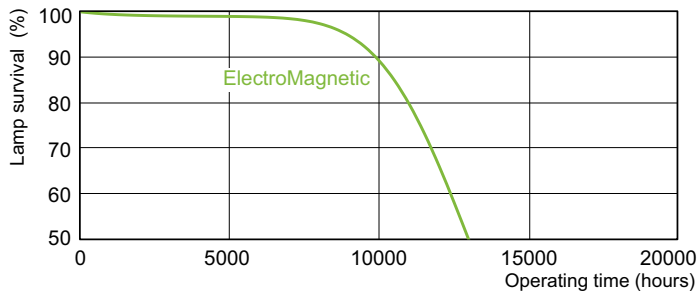

Lifetime

LDLE_TL-DSTD_0001-Life expectancy diagram