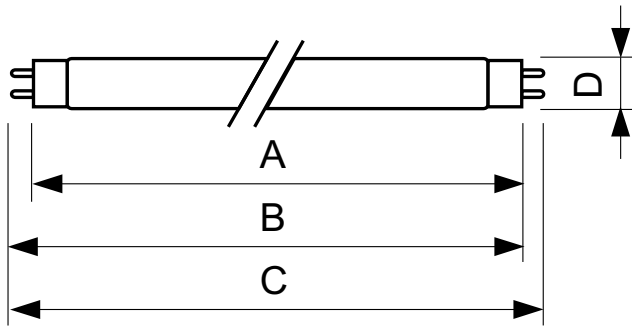

Product data

General information		Voltage (Nom)	
Cap-Base	G13 [Medium Bi-Pin Fluorescent]	59 V	
Life To 10% Failures (Nom)	10000 h	Controls and dimming	
Life to 50% Failures (Nom)	13000 h	Dimmable	Yes
Light technical		Mechanical and housing	
Color Code	54-765	Bulb Shape	T8 [26 mm (T8)]
Luminous Flux (Nom)	1050 lm	Approval and application	
Color Designation	Cool Daylight	Mercury (Hg) Content (Nom)	5.0 mg
Lumen Maintenance 10000 h (Nom)	75 %	Energy Consumption kWh/1000 h	22 kWh
Lumen Maintenance 2000 h (Nom)	90 %	Product data	
Lumen Maintenance 5000 h (Nom)	80 %	Full product code	694793919440700
Correlated Color Temperature (Nom)	6200 K	Order product name	TL-D 18W/54-765 1SL/25
Color Rendering Index (Nom)	72	EAN/UPC - Product	6947939194407
Operating and electrical		Order code	928048005453
Power (Nom)	18.0 W	Numerator - Quantity Per Pack	1
Lamp Current (Nom)	0.360 A		

TL-D Standard Colours

Numerator - Packs per outer box	25
Material Nr. (12NC)	928048005453
Copy Net Weight (Piece)	0.070 kg

ILCOS Code	FD-18/62/2A-E-G13
------------	-------------------

Dimensional drawing

TL-D 18W/54-765 1SL/25

Product	D (max)	A (max)	B (max)	B (min)	C (max)
TL-D 18W/54-765 1SL/25	28 mm	589.8 mm	596.9 mm	594.5 mm	604 mm

Photometric data

LDPB_TL-DSTD_54-765-Spectral power distribution B/W

LDPO_TL-DSTD_54-765-Spectral power distribution Colour