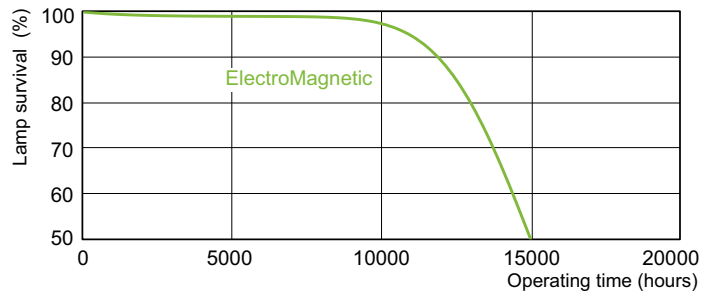

LDLE_TL-DSTD_0002-Life expectancy diagram