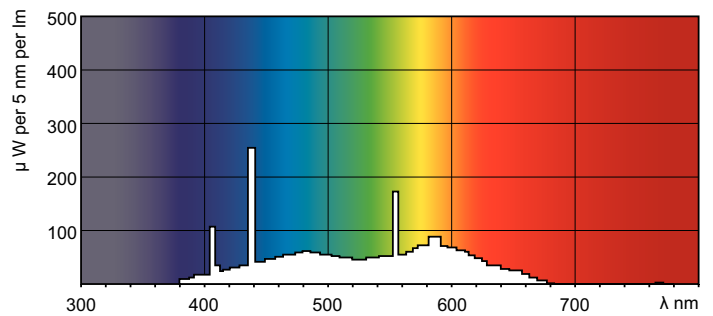

TL-D Standard Colours

TL-D 18W/54-765 1SL/25

TL-D Standard Colors lamps (tube diameter of 26 mm) create atmospheres from warm white to cool daylight. Lamps with moderate efficacy and color rendering.

Warnings and Safety

Product data

General information		Voltage (Nom)	
Cap-Base	G13 [Medium Bi-Pin Fluorescent]	59 V	
Life To 10% Failures (Nom)	10000 h	Controls and dimming	
Life to 50% Failures (Nom)	13000 h	Dimmable	Yes
Light technical		Mechanical and housing	
Color Code	54-765	Bulb Shape	T8 [26 mm (T8)]
Luminous Flux (Nom)	1050 lm	Approval and application	
Color Designation	Cool Daylight	Mercury (Hg) Content (Nom)	5.0 mg
Lumen Maintenance 10000 h (Nom)	75 %	Energy Consumption kWh/1000 h	22 kWh
Lumen Maintenance 2000 h (Nom)	90 %	Product data	
Lumen Maintenance 5000 h (Nom)	80 %	Full product code	694793919440700
Correlated Color Temperature (Nom)	6200 K	Order product name	TL-D 18W/54-765 1SL/25
Color Rendering Index (Nom)	72	EAN/UPC - Product	6947939194407
Operating and electrical		Order code	928048005453
Power (Nom)	18.0 W	Numerator - Quantity Per Pack	1
Lamp Current (Nom)	0.360 A		

TL-D 18W/54-765 1SL/25

Product	D (max)	A (max)	B (max)	B (min)	C (max)
TL-D 18W/54-765 1SL/25	28 mm	589.8 mm	596.9 mm	594.5 mm	604 mm

Photometric data

LDPB_TL-DSTD_54-765-Spectral power distribution B/W

LDPO_TL-DSTD_54-765-Spectral power distribution Colour