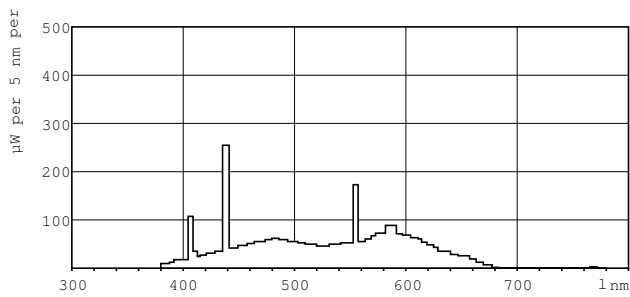

Product data

General information		Voltage (Nom)	
Cap-Base	G13 [Medium Bi-Pin Fluorescent]	59 V	
Life To 10% Failures (Nom)	10000 h	Controls and dimming	
Life to 50% Failures (Nom)	13000 h	Dimmable	Yes
Light technical		Mechanical and housing	
Color Code	54-765	Bulb Shape	T8 [26 mm (T8)]
Luminous Flux (Nom)	1050 lm	Approval and application	
Color Designation	Cool Daylight	Mercury (Hg) Content (Nom)	5.0 mg
Lumen Maintenance 10000 h (Nom)	75 %	Energy Consumption kWh/1000 h	22 kWh
Lumen Maintenance 2000 h (Nom)	90 %	Product data	
Lumen Maintenance 5000 h (Nom)	80 %	Full product code	694793919440700
Correlated Color Temperature (Nom)	6200 K	Order product name	TL-D 18W/54-765 1SL/25
Color Rendering Index (Nom)	72	EAN/UPC - Product	6947939194407
Operating and electrical		Order code	928048005453
Power (Nom)	18.0 W	Numerator - Quantity Per Pack	1
Lamp Current (Nom)	0.360 A		

TL-D Standard Colours

Numerator - Packs per outer box	25
Material Nr. (12NC)	928048005453
Copy Net Weight (Piece)	0.070 kg

ILCOS Code	FD-18/62/2A-E-G13
------------	-------------------

Dimensional drawing

TL-D 18W/54-765 1SL/25

Product	D (max)	A (max)	B (max)	B (min)	C (max)
TL-D 18W/54-765 1SL/25	28 mm	589.8 mm	596.9 mm	594.5 mm	604 mm

Photometric data

LDPB_TL-DSTD_54-765-Spectral power distribution B/W

LDPO_TL-DSTD_54-765-Spectral power distribution Colour