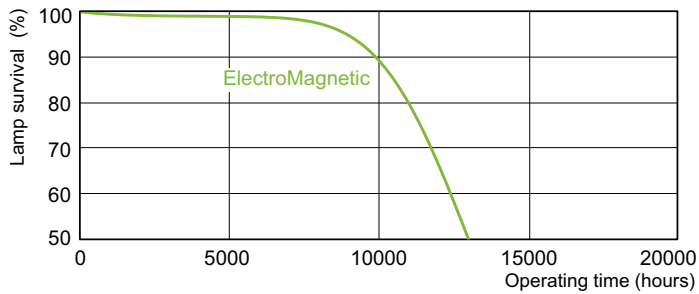

Photometric data

LDPB_TL-DSTD_54-765-Spectral power distribution B/W

LDPO_TL-DSTD_54-765-Spectral power distribution Colour

Lifetime

LDLE_TL-DSTD_0001-Life expectancy diagram

LDLE_TL-DSTD_0002-Life expectancy diagram