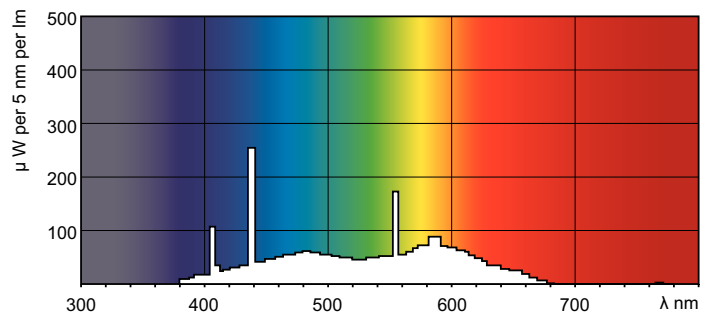

ILCOS Code	FD-18/62/2A-E-G13
------------	-------------------

Dimensional drawing

TL-D 18W/54-765

Product	D (max)	A (max)	B (max)	B (min)	C (max)
TL-D 18W/54-765 1SL/25	28 mm	589.8 mm	596.9 mm	594.5 mm	604 mm

Photometric data

LDPB_TL-DSTD_54-765-Spectral power distribution B/W

LDPO_TL-DSTD_54-765-Spectral power distribution Colour

Lifetime

LDLE_TL-DSTD_0001-Life expectancy diagram

LDLE_TL-DSTD_0002-Life expectancy diagram