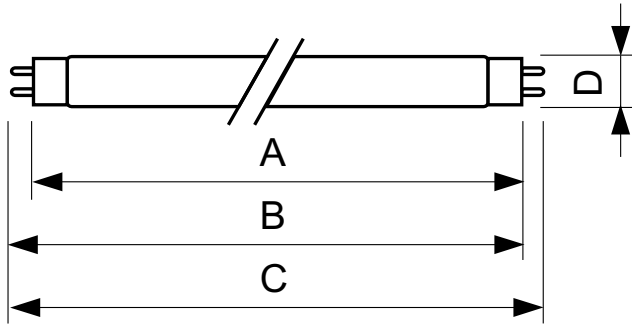

Operating and Electrical	
Power (Nom)	18.0 W
Lamp Current (Nom)	0.360 A

Voltage (Nom)	
	59 V

Controls and Dimming	
Dimmable	Yes

Mechanical and Housing	
Bulb Shape	T8 [26 mm (T8)]

Approval and Application	
Mercury (Hg) Content (Nom)	8.0 mg
Energy Consumption kWh/1000 h	22 kWh

Product Data	
Full product code	871150028609340
Order product name	TL-D 18W/54-765 1SL/25
EAN/UPC - Product	8711500286093
Order code	928048005440
Numerator - Quantity Per Pack	1

TL-D Standard Colours

Numerator - Packs per outer box	25
Material Nr. (12NC)	928048005440
Net Weight (Piece)	70.800 g

ILCOS Code	FD-18/62/2A-E-G13
------------	-------------------

Dimensional drawing

TL-D 18W/54-765

Product	D (max)	A (max)	B (max)	B (min)	C (max)
TL-D 18W/54-765 1SL/25	28 mm	589.8 mm	596.9 mm	594.5 mm	604 mm