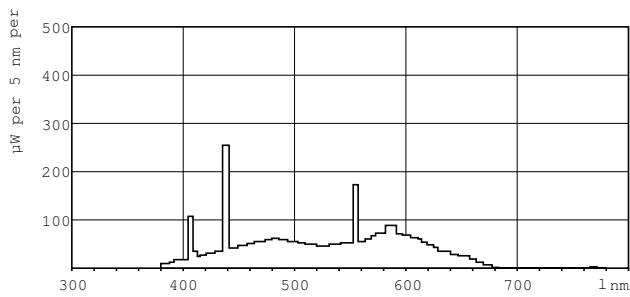

Photometric data

LDPB_TL-DSTD_54-765-Spectral power distribution B/W