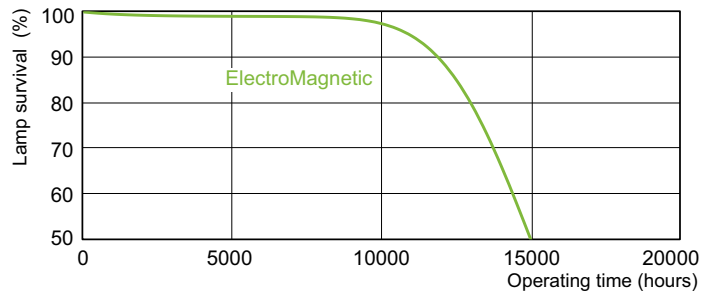

Photometric data

LDPB_TL-DSTD_54-765-Spectral power distribution B/W

LDPO_TL-DSTD_54-765-Spectral power distribution Colour

Lifetime

LDLE_TL-DSTD_0001-Life expectancy diagram

LDLE_TL-DSTD_0002-Life expectancy diagram