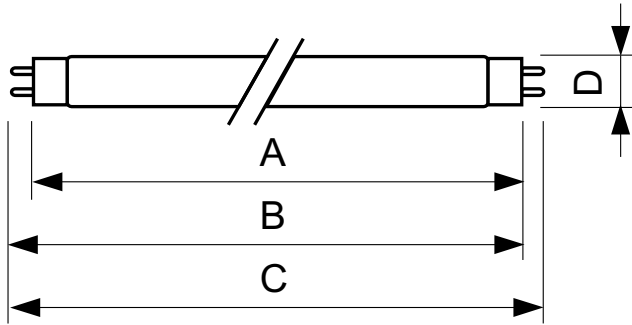

Operating and electrical	
Power (Nom)	18.0 W
Lamp Current (Nom)	0.360 A

Voltage (Nom)	59 V
---------------	------

Controls and dimming	
Dimmable	Yes

Mechanical and housing	
Bulb Shape	T8 [26 mm (T8)]

Approval and application	
Mercury (Hg) Content (Nom)	8.0 mg
Energy Consumption kWh/1000 h	22 kWh

Product data	
Full product code	871150070267840
Order product name	TL-D 18W/54-765 1SL/25
EAN/UPC - Product	8711500702678
Order code	928048005436
Numerator - Quantity Per Pack	1

TL-D Standard Colours

Numerator - Packs per outer box	25
Material Nr. (12NC)	928048005436
Net Weight (Piece)	0.070 kg

ILCOS Code	FD-18/62/2A-E-G13
------------	-------------------

Dimensional drawing

TL-D 18W/54-765 1SL/25

Product	D (max)	A (max)	B (max)	B (min)	C (max)
TL-D 18W/54-765 1SL/25	28 mm	589.8 mm	596.9 mm	594.5 mm	604 mm