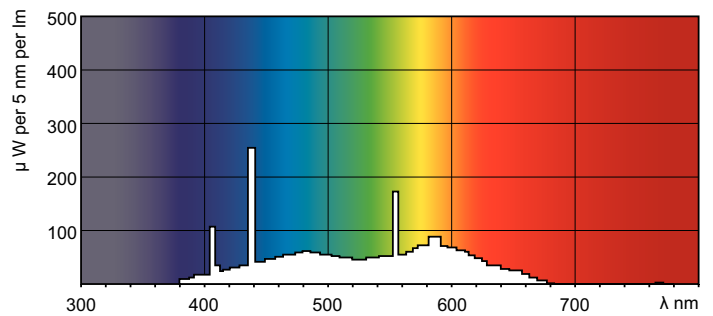

Photometric data

LDPB_TL-DSTD_54-765-Spectral power distribution B/W

LDPO_TL-DSTD_54-765-Spectral power distribution Colour

Lifetime

LDLE_TL-DSTD_0001-Life expectancy diagram

LDLE_TL-DSTD_0002-Life expectancy diagram